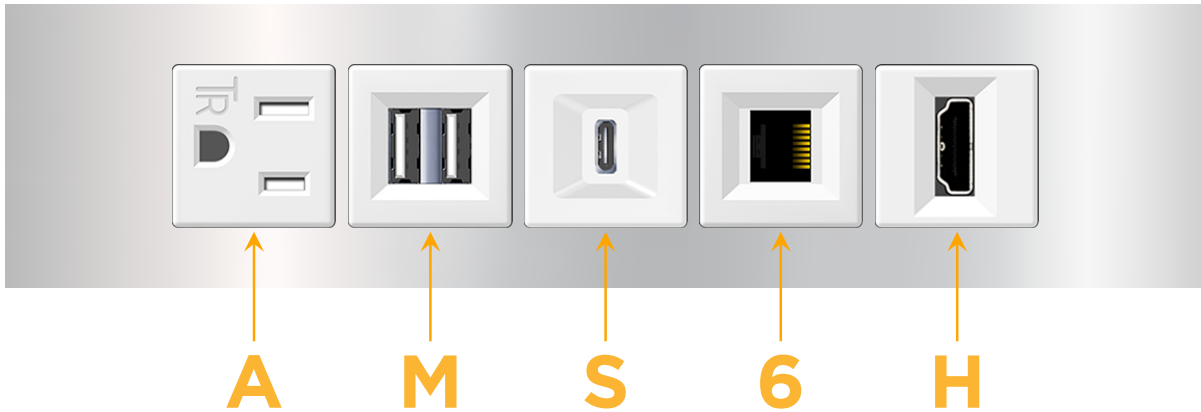

M-POWER-5T

AC POWER & DATA CONNECTIVITY SOLUTION

M-POWER-5TW-AMS6H-CRATP

Distributed by

Mormax Company, Inc.

8 Westchester Plaza

Elmsford, NY 10523

914-699-0101

sales@mormax.com

mormax.com

Metro Light & Power's line of power & data solutions offers sophisticated design elements combined with greater ease of installation. Streamlined and low-profile, enhanced by side-exiting cords, our outlets advance the industry with their cutting edge look and feel. We believe flexibility is key, and we provide a variety of mounting options, including the ability to mount in limited spaces. Our outlets are available in many finishes and configurations, in addition to a custom color and finish capability for our clients.

Trim Plate Finish: **CHROME (ABS)**

Custom Finishes Available

M-POWER-5TW-AMS6H-CRATP

Features:

Module/Port Options:

- **A** Tamper Resistant AC Receptacle
- **E** USB-A & USB-C (20W)
- **M** Double USB-A (Fast Charging Ports - 18W)
- **H** HDMI
- **6** CAT 6
- **12** RJ 12
- **X** Switched AC
- **Y** 3-Way Switch (Low Voltage)
- **V** USB-C (45W High Speed Charging Port)
- **S** USB-C (25W High Speed Charging Port)
- **R** Switched AC (Rocker Switch)
- **D** Dimmer Switch

Plug:

Supplied with Low Profile Flat 45° Angle 120 VAC Plug

Optional Standard Straight 120 VAC Plug

Optional Straight 120 VAC Pass-through Plug

- CLEAN, COMPACT DESIGN
- STREAMLINED
- LOW PROFILE
- SIDE-EXITING CORDS
- PLUG & PLAY
- 6' AC CORD & PLUG (FLAT PLUG STANDARD)
- CUSTOMIZABLE CONFIGURATIONS AND FINISHES
- UL LISTED FOR MOUNTING IN FURNITURE
- 15A