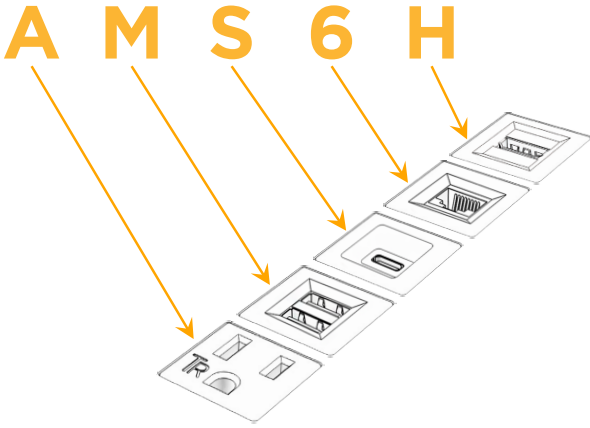

#### Plug:

Supplied with Low Profile Flat 45° Angle 120 VAC Plug

Optional Standard Straight 120 VAC Plug

Optional Straight 120 VAC Pass-through Plug

- CLEAN, COMPACT DESIGN
- STREAMLINED
- LOW PROFILE
- SIDE-EXITING CORDS
- PLUG & PLAY
- 6' AC CORD & PLUG (FLAT PLUG STANDARD)
- CUSTOMIZABLE CONFIGURATIONS AND FINISHES
- UL LISTED FOR MOUNTING IN FURNITURE
- 15A

## AC POWER & DATA CONNECTIVITY SOLUTION

M-POWER-5TW-AMS6H-CRATP

Specs:

**Modules/Ports:**

- A** Tamper Resistant AC Receptacle
- M** Double USB-A (Fast Charging Ports - 18W)
- S** USB-C (25W High Speed Charging Port)
- 6** CAT 6
- H** HDMI