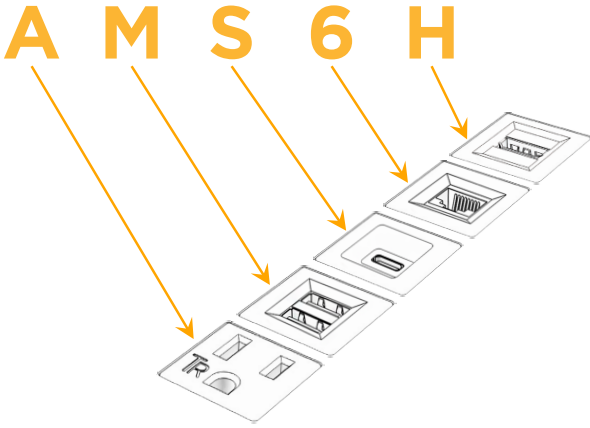

#### Plug:

Supplied with Low Profile Flat 45° Angle 120 VAC Plug

Optional Standard Straight 120 VAC Plug

Optional Straight 120 VAC Pass-through Plug

- CLEAN, COMPACT DESIGN
- STREAMLINED
- LOW PROFILE
- SIDE-EXITING CORDS
- PLUG & PLAY
- 6' AC CORD & PLUG (FLAT PLUG STANDARD)
- CUSTOMIZABLE CONFIGURATIONS AND FINISHES
- UL LISTED FOR MOUNTING IN FURNITURE
- 15A

## AC POWER & DATA CONNECTIVITY SOLUTION

M-POWER-5TW-AMS6H-CHATP

Specs:

**Modules/Ports:**

- A** Tamper Resistant AC Receptacle
- M** Double USB-A (Fast Charging Ports - 18W)
- S** USB-C (25W High Speed Charging Port)
- 6** CAT 6
- H** HDMI