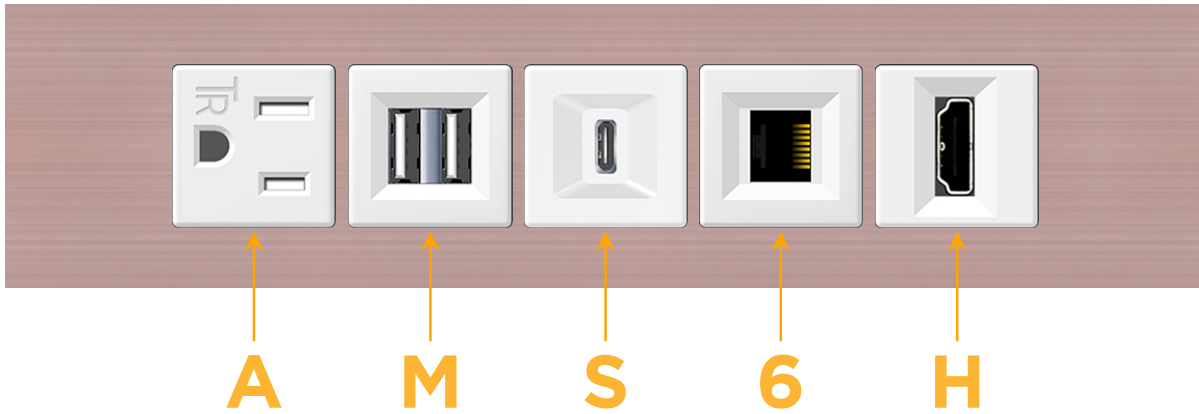

M-POWER-5T

AC POWER & DATA CONNECTIVITY SOLUTION

M-POWER-5TW-AMS6H-CHATP

Distributed by

Mormax Company, Inc.

8 Westchester Plaza

Elmsford, NY 10523

914-699-0101

sales@mormax.com

mormax.com

Metro Light & Power's line of power & data solutions offers sophisticated design elements combined with greater ease of installation. Streamlined and low-profile, enhanced by side-exiting cords, our outlets advance the industry with their cutting edge look and feel. We believe flexibility is key, and we provide a variety of mounting options, including the ability to mount in limited spaces. Our outlets are available in many finishes and configurations, in addition to a custom color and finish capability for our clients.

Trim Plate Finish: **CHAMPAGNE (ABS)**

Custom Finishes Available

M-POWER-5TW-AMS6H-CHATP

Features:

Module/Port Options:

- **A** Tamper Resistant AC Receptacle
- **E** USB-A & USB-C (20W)
- **M** Double USB-A (Fast Charging Ports - 18W)
- **H** HDMI
- **6** CAT 6
- **12** RJ 12
- **X** Switched AC
- **Y** 3-Way Switch (Low Voltage)
- **V** USB-C (45W High Speed Charging Port)
- **S** USB-C (25W High Speed Charging Port)
- **R** Switched AC (Rocker Switch)
- **D** Dimmer Switch

Plug:

Supplied with Low Profile Flat 45° Angle 120 VAC Plug

Optional Standard Straight 120 VAC Plug

Optional Straight 120 VAC Pass-through Plug

- CLEAN, COMPACT DESIGN
- STREAMLINED
- LOW PROFILE
- SIDE-EXITING CORDS
- PLUG & PLAY
- 6' AC CORD & PLUG (FLAT PLUG STANDARD)
- CUSTOMIZABLE CONFIGURATIONS AND FINISHES
- UL LISTED FOR MOUNTING IN FURNITURE
- 15A