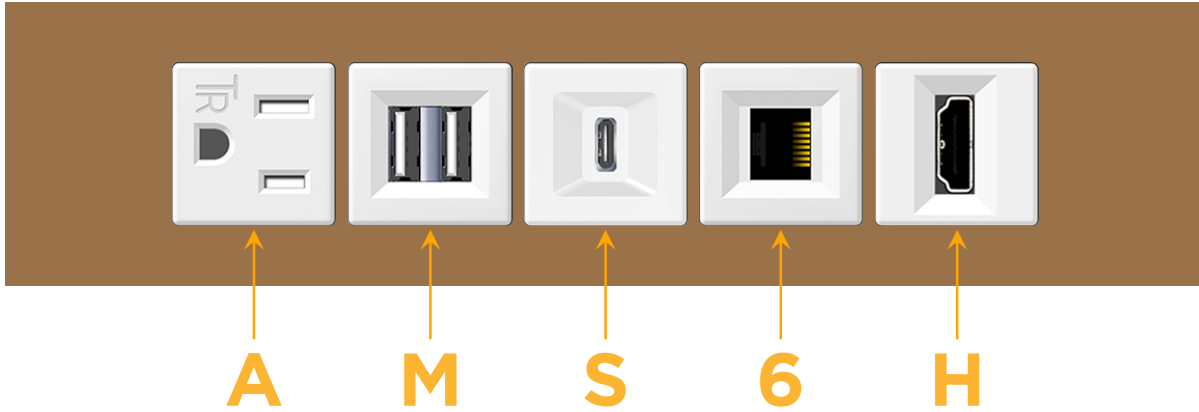

M-POWER-5T

AC POWER & DATA CONNECTIVITY SOLUTION

M-POWER-5TW-AMS6H-BZTP

Distributed by

Mormax Company, Inc.

8 Westchester Plaza

Elmsford, NY 10523

914-699-0101

sales@mormax.com

mormax.com

Metro Light & Power's line of power & data solutions offers sophisticated design elements combined with greater ease of installation. Streamlined and low-profile, enhanced by side-exiting cords, our outlets advance the industry with their cutting edge look and feel. We believe flexibility is key, and we provide a variety of mounting options, including the ability to mount in limited spaces. Our outlets are available in many finishes and configurations, in addition to a custom color and finish capability for our clients.

Trim Plate Finish: **SOLID BRONZE**

Custom Finishes Available

M-POWER-5TW-AMS6H-BZTP

Features:

Module/Port Options:

- **A** Tamper Resistant AC Receptacle
- **E** USB-A & USB-C (20W)
- **M** Double USB-A (Fast Charging Ports - 18W)
- **H** HDMI
- **6** CAT 6
- **12** RJ 12
- **X** Switched AC
- **Y** 3-Way Switch (Low Voltage)
- **V** USB-C (45W High Speed Charging Port)
- **S** USB-C (25W High Speed Charging Port)
- **R** Switched AC (Rocker Switch)
- **D** Dimmer Switch

Plug:

Supplied with Low Profile Flat 45° Angle 120 VAC Plug

Optional Standard Straight 120 VAC Plug

Optional Straight 120 VAC Pass-through Plug

- CLEAN, COMPACT DESIGN
- STREAMLINED
- LOW PROFILE
- SIDE-EXITING CORDS
- PLUG & PLAY
- 6' AC CORD & PLUG (FLAT PLUG STANDARD)
- CUSTOMIZABLE CONFIGURATIONS AND FINISHES
- UL LISTED FOR MOUNTING IN FURNITURE
- 15A