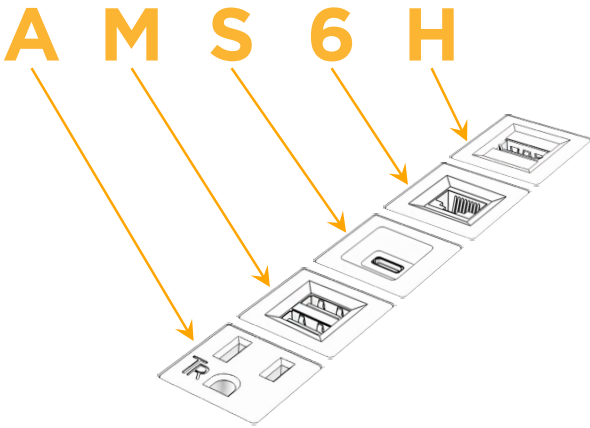

### Plug:

Supplied with Low Profile Flat 45° Angle 120 VAC Plug

Optional Standard Straight 120 VAC Plug

Optional Straight 120 VAC Pass-through Plug

- CLEAN, COMPACT DESIGN
- STREAMLINED
- LOW PROFILE
- SIDE-EXITING CORDS
- PLUG & PLAY
- 6' AC CORD & PLUG (FLAT PLUG STANDARD)
- CUSTOMIZABLE CONFIGURATIONS AND FINISHES
- UL LISTED FOR MOUNTING IN FURNITURE
- 15A

## AC POWER & DATA CONNECTIVITY SOLUTION

M-POWER-5TW-AMS6H-BZTP

Specs:

**Modules/Ports:**

- A** Tamper Resistant AC Receptacle
- M** Double USB-A (Fast Charging Ports - 18W)
- S** USB-C (25W High Speed Charging Port)
- 6** CAT 6
- H** HDMI