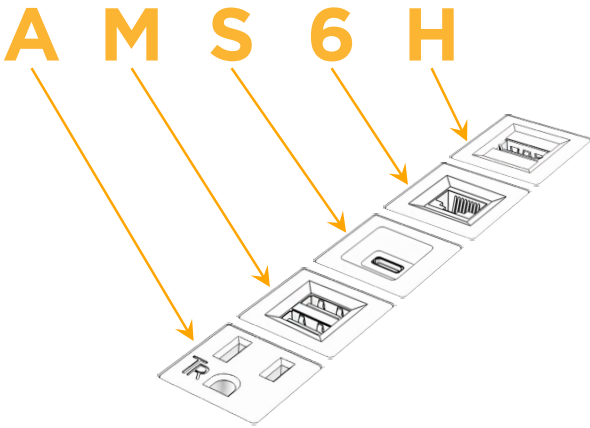

Plug:

Supplied with Low Profile Flat 45° Angle 120 VAC Plug

Optional Standard Straight 120 VAC Plug

Optional Straight 120 VAC Pass-through Plug

- CLEAN, COMPACT DESIGN
- STREAMLINED
- LOW PROFILE
- SIDE-EXITING CORDS
- PLUG & PLAY
- 6' AC CORD & PLUG (FLAT PLUG STANDARD)
- CUSTOMIZABLE CONFIGURATIONS AND FINISHES
- UL LISTED FOR MOUNTING IN FURNITURE
- 15A

M-POWER-5T

AC POWER & DATA CONNECTIVITY SOLUTION

M-POWER-5TW-AMS6H-BZATP

Specs:

Modules/Ports:

- A** Tamper Resistant AC Receptacle
- M** Double USB-A (Fast Charging Ports - 18W)
- S** USB-C (25W High Speed Charging Port)
- 6** CAT 6
- H** HDMI