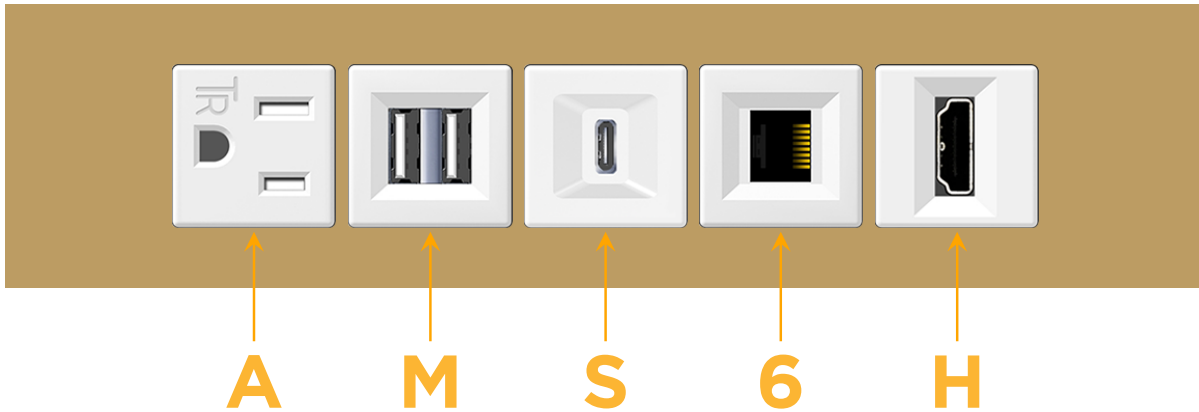

sales@mormax.com

mormax.com

Metro Light & Power's line of power & data solutions offers sophisticated design elements combined with greater ease of installation. Streamlined and low-profile, enhanced by side-exiting cords, our outlets advance the industry with their cutting edge look and feel. We believe flexibility is key, and we provide a variety of mounting options, including the ability to mount in limited spaces. Our outlets are available in many finishes and configurations, in addition to a custom color and finish capability for our clients.

Trim Plate Finish: **STANDARD BRONZE (ABS)**

Custom Finishes Available

M-POWER-5TW-AMS6H-BZATP

Features:

Module/Port Options:

- A** Tamper Resistant AC Receptacle
- E** USB-A & USB-C (20W)
- M** Double USB-A (Fast Charging Ports - 18W)
- H** HDMI
- 6** CAT 6
- 12** RJ 12
- X** Switched AC
- Y** 3-Way Switch (Low Voltage)
- V** USB-C (45W High Speed Charging Port)
- S** USB-C (25W High Speed Charging Port)
- R** Switched AC (Rocker Switch)
- D** Dimmer Switch

Plug:

Supplied with Low Profile Flat 45° Angle 120 VAC Plug

Optional Standard Straight 120 VAC Plug

Optional Straight 120 VAC Pass-through Plug

- CLEAN, COMPACT DESIGN
- STREAMLINED
- LOW PROFILE
- SIDE-EXITING CORDS
- PLUG & PLAY
- 6' AC CORD & PLUG (FLAT PLUG STANDARD)
- CUSTOMIZABLE CONFIGURATIONS AND FINISHES
- UL LISTED FOR MOUNTING IN FURNITURE
- 15A

M-POWER-5T

AC POWER & DATA CONNECTIVITY SOLUTION

M-POWER-5TW-AMS6H-BZATP

Specs:

Modules/Ports:

- A** Tamper Resistant AC Receptacle
- M** Double USB-A (Fast Charging Ports - 18W)
- S** USB-C (25W High Speed Charging Port)
- 6** CAT 6
- H** HDMI