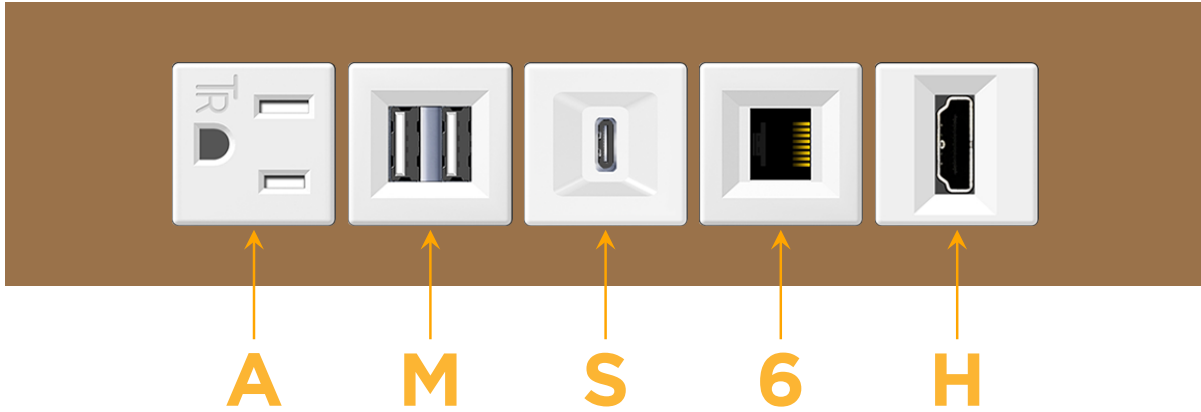

M-POWER-5T

AC POWER & DATA CONNECTIVITY SOLUTION

M-POWER-5TW-AMS6H-BZ5ATP

Distributed by

Mormax Company, Inc.

8 Westchester Plaza

Elmsford, NY 10523

914-699-0101

sales@mormax.com

mormax.com

Metro Light & Power's line of power & data solutions offers sophisticated design elements combined with greater ease of installation. Streamlined and low-profile, enhanced by side-exiting cords, our outlets advance the industry with their cutting edge look and feel. We believe flexibility is key, and we provide a variety of mounting options, including the ability to mount in limited spaces. Our outlets are available in many finishes and configurations, in addition to a custom color and finish capability for our clients.

Trim Plate Finish: **ARCHITECTURAL BRONZE (ABS)**

Custom Finishes Available

M-POWER-5TW-AMS6H-BZ5ATP

Features:

Module/Port Options:

- **A** Tamper Resistant AC Receptacle
- **E** USB-A & USB-C (20W)
- **M** Double USB-A (Fast Charging Ports - 18W)
- **H** HDMI
- **6** CAT 6
- **12** RJ 12
- **X** Switched AC
- **Y** 3-Way Switch (Low Voltage)
- **V** USB-C (45W High Speed Charging Port)
- **S** USB-C (25W High Speed Charging Port)
- **R** Switched AC (Rocker Switch)
- **D** Dimmer Switch

Plug:

Supplied with Low Profile Flat 45° Angle 120 VAC Plug

Optional Standard Straight 120 VAC Plug

Optional Straight 120 VAC Pass-through Plug

- CLEAN, COMPACT DESIGN
- STREAMLINED
- LOW PROFILE
- SIDE-EXITING CORDS
- PLUG & PLAY
- 6' AC CORD & PLUG (FLAT PLUG STANDARD)
- CUSTOMIZABLE CONFIGURATIONS AND FINISHES
- UL LISTED FOR MOUNTING IN FURNITURE
- 15A