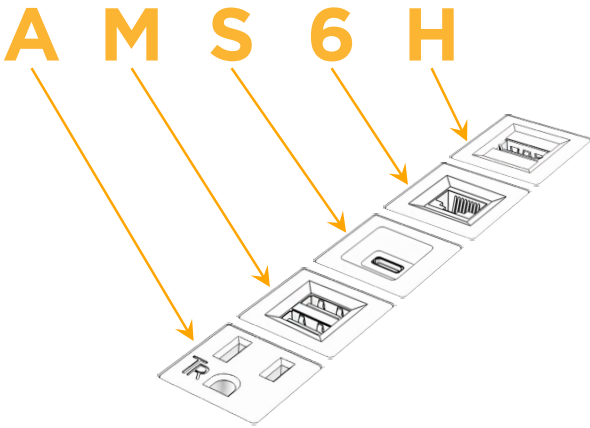

### Plug:

Supplied with Low Profile Flat 45° Angle 120 VAC Plug

Optional Standard Straight 120 VAC Plug

Optional Straight 120 VAC Pass-through Plug

- CLEAN, COMPACT DESIGN
- STREAMLINED
- LOW PROFILE
- SIDE-EXITING CORDS
- PLUG & PLAY
- 6' AC CORD & PLUG (FLAT PLUG STANDARD)
- CUSTOMIZABLE CONFIGURATIONS AND FINISHES
- UL LISTED FOR MOUNTING IN FURNITURE
- 15A

## AC POWER & DATA CONNECTIVITY SOLUTION

M-POWER-5TW-AMS6H-BZ5ATP

Specs:

**Modules/Ports:**

- A** Tamper Resistant AC Receptacle
- M** Double USB-A (Fast Charging Ports - 18W)
- S** USB-C (25W High Speed Charging Port)
- 6** CAT 6
- H** HDMI