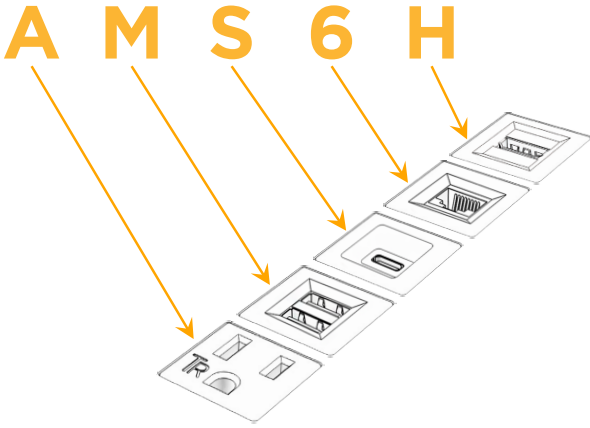

Plug:

Supplied with Low Profile Flat 45° Angle 120 VAC Plug

Optional Standard Straight 120 VAC Plug

Optional Straight 120 VAC Pass-through Plug

- CLEAN, COMPACT DESIGN
- STREAMLINED
- LOW PROFILE
- SIDE-EXITING CORDS
- PLUG & PLAY
- 6' AC CORD & PLUG (FLAT PLUG STANDARD)
- CUSTOMIZABLE CONFIGURATIONS AND FINISHES
- UL LISTED FOR MOUNTING IN FURNITURE
- 15A

M-POWER-5T

AC POWER & DATA CONNECTIVITY SOLUTION

M-POWER-5TW-AMS6H-BZ5AATP

Specs:

Modules/Ports:

- A** Tamper Resistant AC Receptacle
- M** Double USB-A (Fast Charging Ports - 18W)
- S** USB-C (25W High Speed Charging Port)
- 6** CAT 6
- H** HDMI