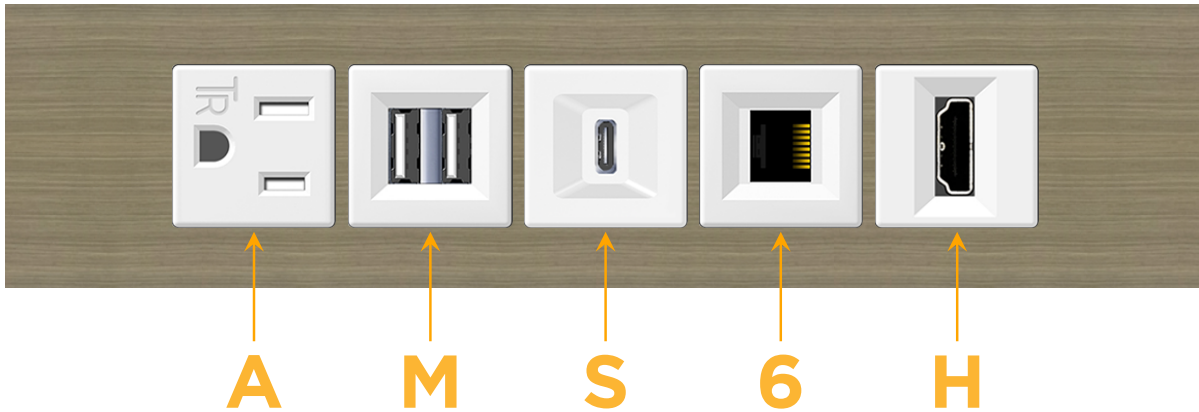

Trim Plate Finish: **ANTIQUED ARCHITECTURAL BRONZE (ABS)**

Custom Finishes Available

M-POWER-5TW-AMS6H-BZ5AATP

Features:

Module/Port Options:

- A** Tamper Resistant AC Receptacle
- E** USB-A & USB-C (20W)
- M** Double USB-A (Fast Charging Ports - 18W)
- H** HDMI
- 6** CAT 6
- 12** RJ 12
- X** Switched AC
- Y** 3-Way Switch (Low Voltage)
- V** USB-C (45W High Speed Charging Port)
- S** USB-C (25W High Speed Charging Port)
- R** Switched AC (Rocker Switch)
- D** Dimmer Switch

Plug:

Supplied with Low Profile Flat 45° Angle 120 VAC Plug

Optional Standard Straight 120 VAC Plug

Optional Straight 120 VAC Pass-through Plug

- CLEAN, COMPACT DESIGN
- STREAMLINED
- LOW PROFILE
- SIDE-EXITING CORDS
- PLUG & PLAY
- 6' AC CORD & PLUG (FLAT PLUG STANDARD)
- CUSTOMIZABLE CONFIGURATIONS AND FINISHES
- UL LISTED FOR MOUNTING IN FURNITURE
- 15A

M-POWER-5T

AC POWER & DATA CONNECTIVITY SOLUTION

M-POWER-5TW-AMS6H-BZ5AATP

Specs:

Modules/Ports:

- A** Tamper Resistant AC Receptacle
- M** Double USB-A (Fast Charging Ports - 18W)
- S** USB-C (25W High Speed Charging Port)
- 6** CAT 6
- H** HDMI