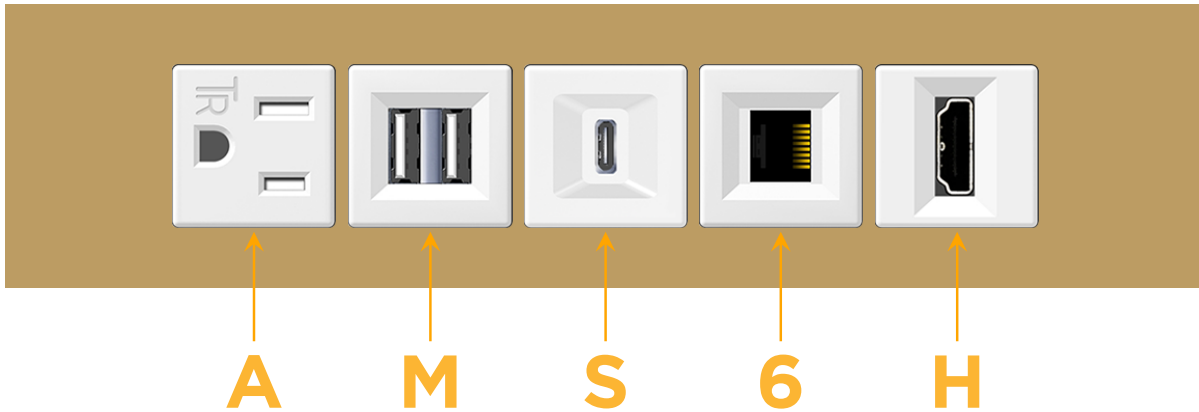

M-POWER-5T

AC POWER & DATA CONNECTIVITY SOLUTION

M-POWER-5TW-AMS6H-BRATP

Distributed by

Mormax Company, Inc.

8 Westchester Plaza

Elmsford, NY 10523

914-699-0101

sales@mormax.com

mormax.com

Metro Light & Power's line of power & data solutions offers sophisticated design elements combined with greater ease of installation. Streamlined and low-profile, enhanced by side-exiting cords, our outlets advance the industry with their cutting edge look and feel. We believe flexibility is key, and we provide a variety of mounting options, including the ability to mount in limited spaces. Our outlets are available in many finishes and configurations, in addition to a custom color and finish capability for our clients.

Trim Plate Finish: **BRASS (ABS)**

Custom Finishes Available

M-POWER-5TW-AMS6H-BRATP

Features:

Module/Port Options:

- **A** Tamper Resistant AC Receptacle
- **E** USB-A & USB-C (20W)
- **M** Double USB-A (Fast Charging Ports - 18W)
- **H** HDMI
- **6** CAT 6
- **12** RJ 12
- **X** Switched AC
- **Y** 3-Way Switch (Low Voltage)
- **V** USB-C (45W High Speed Charging Port)
- **S** USB-C (25W High Speed Charging Port)
- **R** Switched AC (Rocker Switch)
- **D** Dimmer Switch

Plug:

Supplied with Low Profile Flat 45° Angle 120 VAC Plug

Optional Standard Straight 120 VAC Plug

Optional Straight 120 VAC Pass-through Plug

- CLEAN, COMPACT DESIGN
- STREAMLINED
- LOW PROFILE
- SIDE-EXITING CORDS
- PLUG & PLAY
- 6' AC CORD & PLUG (FLAT PLUG STANDARD)
- CUSTOMIZABLE CONFIGURATIONS AND FINISHES
- UL LISTED FOR MOUNTING IN FURNITURE
- 15A