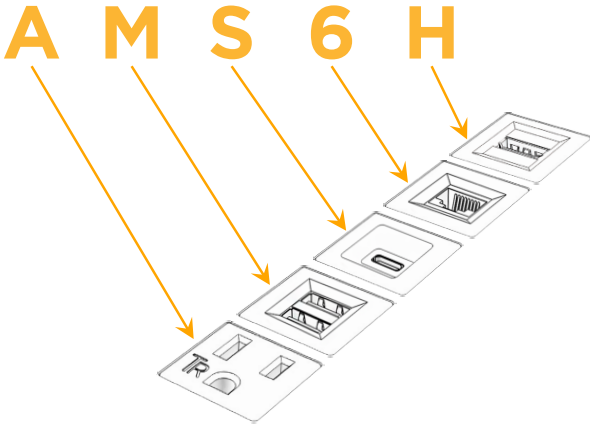

### Plug:

Supplied with Low Profile Flat 45° Angle 120 VAC Plug

Optional Standard Straight 120 VAC Plug

Optional Straight 120 VAC Pass-through Plug

- CLEAN, COMPACT DESIGN
- STREAMLINED
- LOW PROFILE
- SIDE-EXITING CORDS
- PLUG & PLAY
- 6' AC CORD & PLUG (FLAT PLUG STANDARD)
- CUSTOMIZABLE CONFIGURATIONS AND FINISHES
- UL LISTED FOR MOUNTING IN FURNITURE
- 15A

## AC POWER & DATA CONNECTIVITY SOLUTION

M-POWER-5TW-AMS6H-BRATP

Specs:

**Modules/Ports:**

- A** Tamper Resistant AC Receptacle
- M** Double USB-A (Fast Charging Ports - 18W)
- S** USB-C (25W High Speed Charging Port)
- 6** CAT 6
- H** HDMI