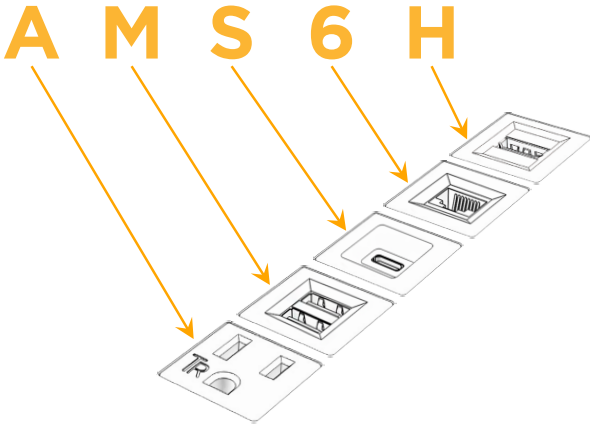

**Plug:**

Supplied with Low Profile Flat 45° Angle 120 VAC Plug

Optional Standard Straight 120 VAC Plug

Optional Straight 120 VAC Pass-through Plug

- CLEAN, COMPACT DESIGN
- STREAMLINED
- LOW PROFILE
- SIDE-EXITING CORDS
- PLUG & PLAY
- 6' AC CORD & PLUG (FLAT PLUG STANDARD)
- CUSTOMIZABLE CONFIGURATIONS AND FINISHES
- UL LISTED FOR MOUNTING IN FURNITURE
- 15A

## AC POWER & DATA CONNECTIVITY SOLUTION

M-POWER-5TW-AMS6H-BRAATP

Specs:

**Modules/Ports:**

- A** Tamper Resistant AC Receptacle
- M** Double USB-A (Fast Charging Ports - 18W)
- S** USB-C (25W High Speed Charging Port)
- 6** CAT 6
- H** HDMI