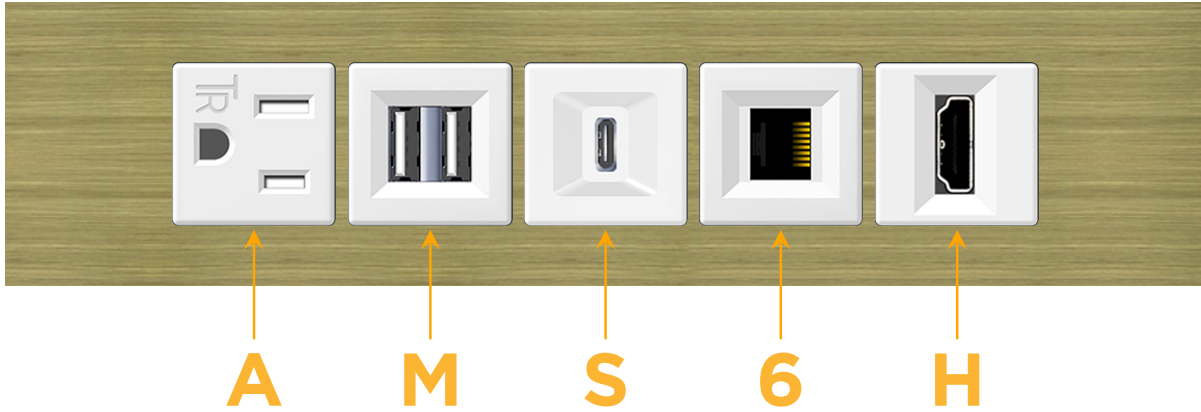

Trim Plate Finish: **BRASS ANTIQUED (ABS)**

Custom Finishes Available

M-POWER-5TW-AMS6H-BRAATP

Features:

**Module/Port Options:**

- A** Tamper Resistant AC Receptacle
- E** USB-A & USB-C (20W)
- M** Double USB-A (Fast Charging Ports - 18W)
- H** HDMI
- 6** CAT 6
- 12** RJ 12
- X** Switched AC
- Y** 3-Way Switch (Low Voltage)
- V** USB-C (45W High Speed Charging Port)
- S** USB-C (25W High Speed Charging Port)
- R** Switched AC (Rocker Switch)
- D** Dimmer Switch

**Plug:**

Supplied with Low Profile Flat 45° Angle 120 VAC Plug

Optional Standard Straight 120 VAC Plug

Optional Straight 120 VAC Pass-through Plug

- CLEAN, COMPACT DESIGN
- STREAMLINED
- LOW PROFILE
- SIDE-EXITING CORDS
- PLUG & PLAY
- 6' AC CORD & PLUG (FLAT PLUG STANDARD)
- CUSTOMIZABLE CONFIGURATIONS AND FINISHES
- UL LISTED FOR MOUNTING IN FURNITURE
- 15A

## AC POWER & DATA CONNECTIVITY SOLUTION

M-POWER-5TW-AMS6H-BRAATP

Specs:

**Modules/Ports:**

- A** Tamper Resistant AC Receptacle
- M** Double USB-A (Fast Charging Ports - 18W)
- S** USB-C (25W High Speed Charging Port)
- 6** CAT 6
- H** HDMI