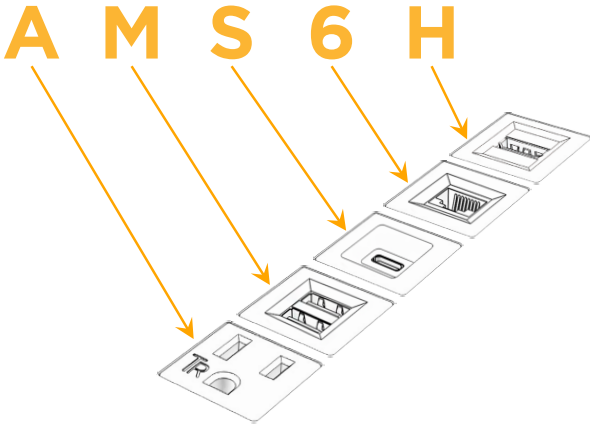

**Plug:**

Supplied with Low Profile Flat 45° Angle 120 VAC Plug

Optional Standard Straight 120 VAC Plug

Optional Straight 120 VAC Pass-through Plug

- CLEAN, COMPACT DESIGN
- STREAMLINED
- LOW PROFILE
- SIDE-EXITING CORDS
- PLUG & PLAY
- 6' AC CORD & PLUG (FLAT PLUG STANDARD)
- CUSTOMIZABLE CONFIGURATIONS AND FINISHES
- UL LISTED FOR MOUNTING IN FURNITURE
- 15A

## AC POWER & DATA CONNECTIVITY SOLUTION

M-POWER-5TW-AMS6H-BR4TP

Specs:

**Modules/Ports:**

- A** Tamper Resistant AC Receptacle
- M** Double USB-A (Fast Charging Ports - 18W)
- S** USB-C (25W High Speed Charging Port)
- 6** CAT 6
- H** HDMI