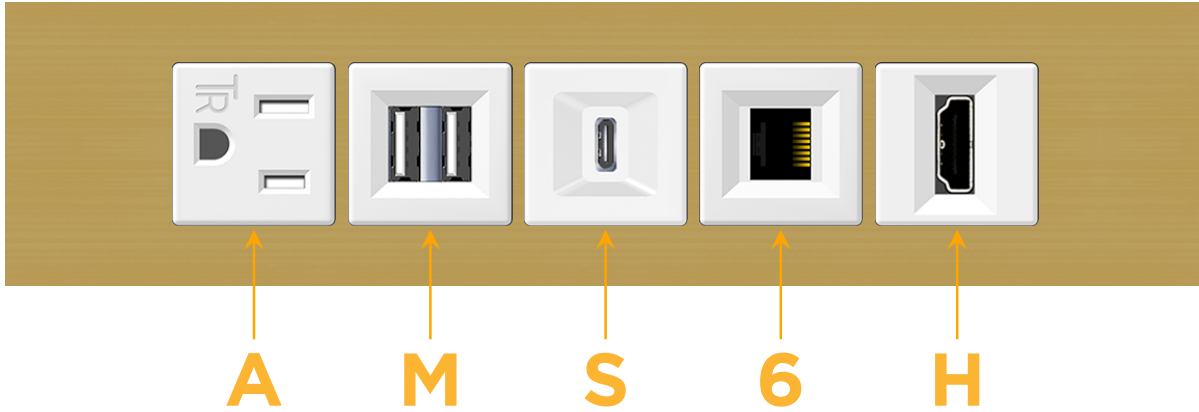

mormax.com

Metro Light & Power's line of power & data solutions offers sophisticated design elements combined with greater ease of installation. Streamlined and low-profile, enhanced by side-exiting cords, our outlets advance the industry with their cutting edge look and feel. We believe flexibility is key, and we provide a variety of mounting options, including the ability to mount in limited spaces. Our outlets are available in many finishes and configurations, in addition to a custom color and finish capability for our clients.

Trim Plate Finish: **SOLID BRASS BRUSHED**

Custom Finishes Available

M-POWER-5TW-AMS6H-BR4TP

Features:

**Module/Port Options:**

- A** Tamper Resistant AC Receptacle
- E** USB-A & USB-C (20W)
- M** Double USB-A (Fast Charging Ports - 18W)
- H** HDMI
- 6** CAT 6
- 12** RJ 12
- X** Switched AC
- Y** 3-Way Switch (Low Voltage)
- V** USB-C (45W High Speed Charging Port)
- S** USB-C (25W High Speed Charging Port)
- R** Switched AC (Rocker Switch)
- D** Dimmer Switch

**Plug:**

Supplied with Low Profile Flat 45° Angle 120 VAC Plug

Optional Standard Straight 120 VAC Plug

Optional Straight 120 VAC Pass-through Plug

- CLEAN, COMPACT DESIGN
- STREAMLINED
- LOW PROFILE
- SIDE-EXITING CORDS
- PLUG & PLAY
- 6' AC CORD & PLUG (FLAT PLUG STANDARD)
- CUSTOMIZABLE CONFIGURATIONS AND FINISHES
- UL LISTED FOR MOUNTING IN FURNITURE
- 15A

## AC POWER & DATA CONNECTIVITY SOLUTION

M-POWER-5TW-AMS6H-BR4TP

Specs:

**Modules/Ports:**

- A** Tamper Resistant AC Receptacle
- M** Double USB-A (Fast Charging Ports - 18W)
- S** USB-C (25W High Speed Charging Port)
- 6** CAT 6
- H** HDMI