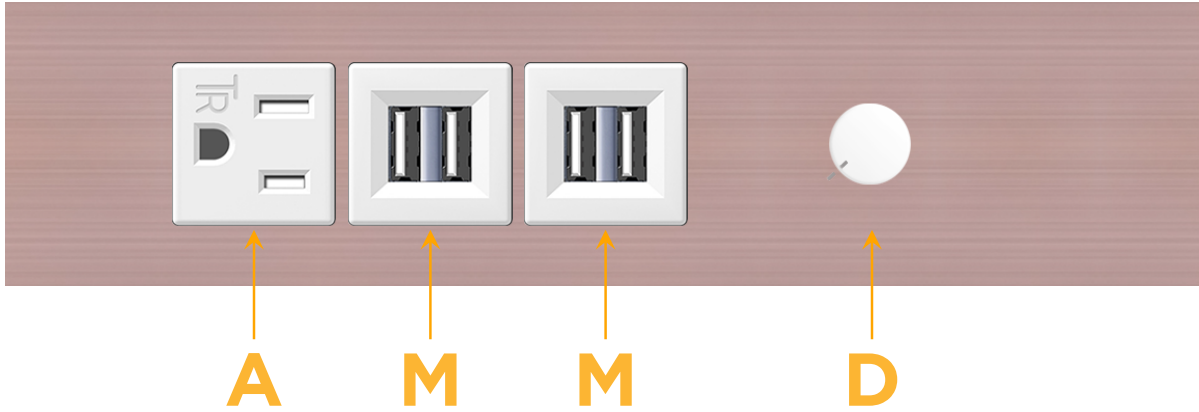

M-POWER-5T

AC POWER & DATA CONNECTIVITY SOLUTION

M-POWER-5TW-AMMD-CHSTP

Distributed by

Mormax Company, Inc.

8 Westchester Plaza

Elmsford, NY 10523

914-699-0101

sales@mormax.com

mormax.com

Metro Light & Power's line of power & data solutions offers sophisticated design elements combined with greater ease of installation. Streamlined and low-profile, enhanced by side-exiting cords, our outlets advance the industry with their cutting edge look and feel. We believe flexibility is key, and we provide a variety of mounting options, including the ability to mount in limited spaces. Our outlets are available in many finishes and configurations, in addition to a custom color and finish capability for our clients.

Trim Plate Finish: **CHAMPAGNE (ZINC/STEEL)**

Custom Finishes Available

M-POWER-5TW-AMMD-CHSTP

Features:

Module/Port Options:

- **A** Tamper Resistant AC Receptacle
- **E** USB-A & USB-C (20W)
- **M** Double USB-A (Fast Charging Ports - 18W)
- **H** HDMI
- **6** CAT 6
- **12** RJ 12
- **X** Switched AC
- **Y** 3-Way Switch (Low Voltage)
- **V** USB-C (45W High Speed Charging Port)
- **S** USB-C (25W High Speed Charging Port)
- **R** Switched AC (Rocker Switch)
- **D** Dimmer Switch

Plug:

Supplied with Low Profile Flat 45° Angle 120 VAC Plug

Optional Standard Straight 120 VAC Plug

Optional Straight 120 VAC Pass-through Plug

- CLEAN, COMPACT DESIGN
- STREAMLINED
- LOW PROFILE
- SIDE-EXITING CORDS
- PLUG & PLAY
- 6' AC CORD & PLUG (FLAT PLUG STANDARD)
- CUSTOMIZABLE CONFIGURATIONS AND FINISHES
- ETL LISTED FOR MOUNTING IN FURNITURE
- 15A