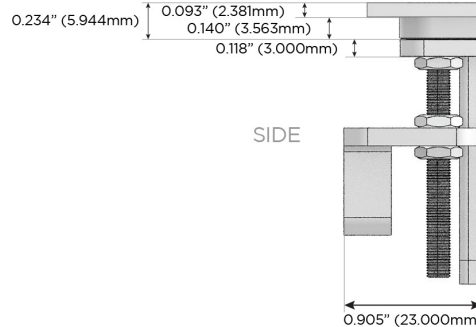

M-POWER-5T

AC POWER & DATA CONNECTIVITY SOLUTION

M-POWER-5TW-AMMD-CHSTP

Specs:

Modules/Ports:

- **A** Tamper Resistant AC Receptacle
- **M** Double USB-A (Fast Charging Ports - 18W)
- **D** Dimmer Switch

A M D

TOP

Distributed by

Mormax Company, Inc.

8 Westchester Plaza

Elmsford, NY 10523

914-699-0101

sales@mormax.com

mormax.com