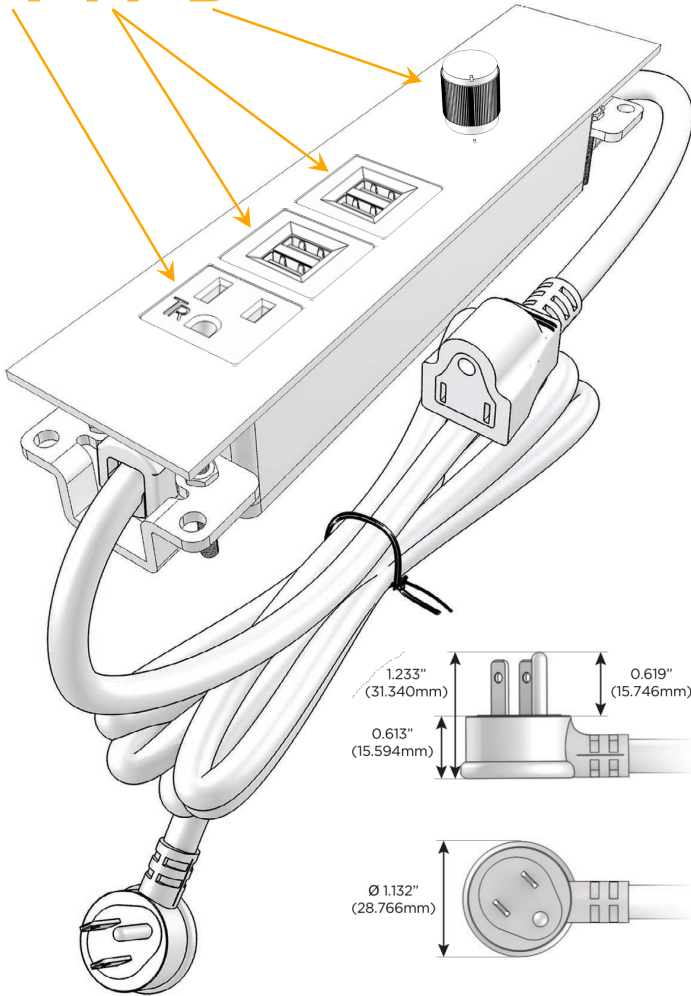

M-POWER-5T

AC POWER & DATA CONNECTIVITY SOLUTION

M-POWER-5TW-AMMD-CHSTP

Specs:

Modules/Ports:

- **A** Tamper Resistant AC Receptacle
- **M** Double USB-A (Fast Charging Ports - 18W)
- **D** Dimmer Switch

A M D