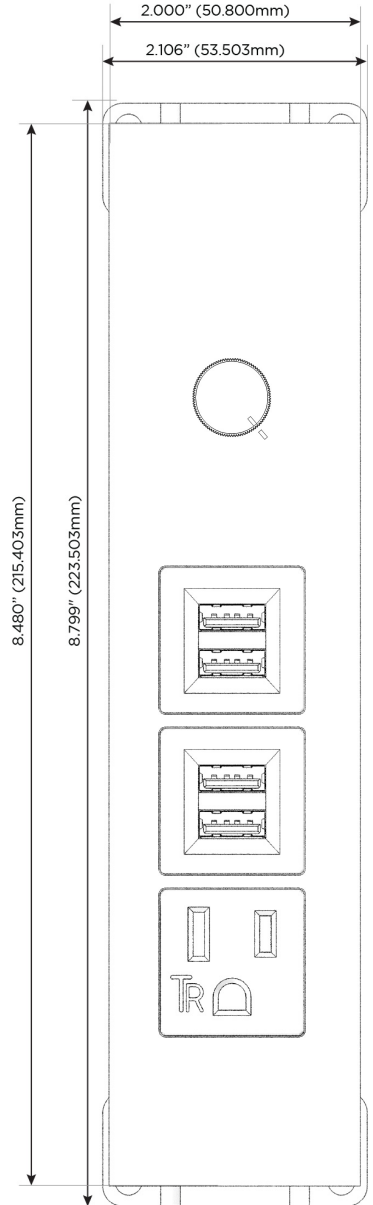

M-POWER-5T

AC POWER & DATA CONNECTIVITY SOLUTION

M-POWER-5TW-AMMD-CHSTP

Specs:

Modules/Ports:

- **A** Tamper Resistant AC Receptacle
- **M** Double USB-A (Fast Charging Ports - 18W)
- **D** Dimmer Switch

A M D

TOP

Distributed by

Mormax Company, Inc.

8 Westchester Plaza

Elmsford, NY 10523

914-699-0101

sales@mormax.com

mormax.com