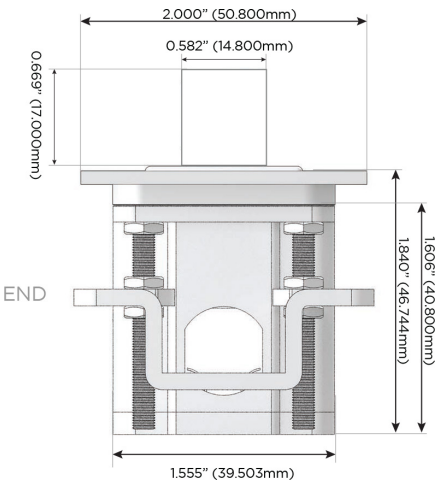

M-POWER-5T

AC POWER & DATA CONNECTIVITY SOLUTION

M-POWER-5TW-AMMD-CHSTP

Specs:

Modules/Ports:

- **A** Tamper Resistant AC Receptacle
- **M** Double USB-A (Fast Charging Ports - 18W)
- **D** Dimmer Switch

A M D

TOP

Distributed by

Mormax Company, Inc.

8 Westchester Plaza

Elmsford, NY 10523

914-699-0101

sales@mormax.com

mormax.com