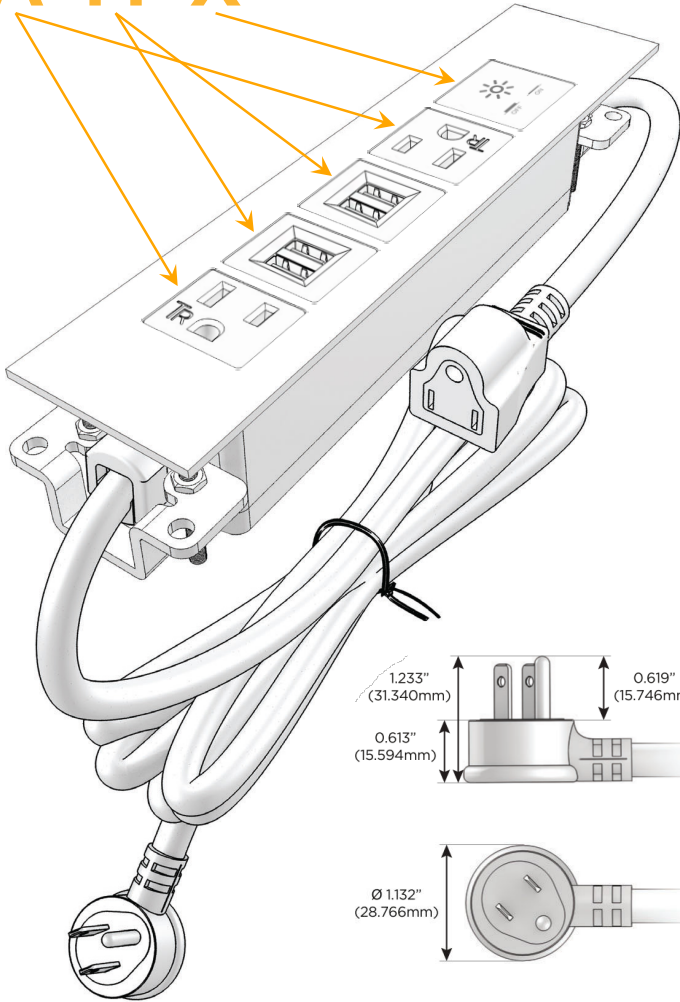

Trim Plate Finish: **STAINLESS STEEL MIRROR FINISH**

Custom Finishes Available

M-POWER-5TW-AMMAX-SS8TP

Features:

Module/Port Options:

- A** Tamper Resistant AC Receptacle
- E** USB-A & USB-C (20W)
- M** Double USB-A (Fast Charging Ports - 18W)
- H** HDMI
- 6** CAT 6
- 12** RJ 12
- X** Switched AC
- Y** 3-Way Switch (Low Voltage)
- V** USB-C (45W High Speed Charging Port)
- S** USB-C (25W High Speed Charging Port)
- R** Switched AC (Rocker Switch)
- D** Dimmer Switch

Plug:

Supplied with Low Profile Flat 45° Angle 120 VAC Plug

Optional Standard Straight 120 VAC Plug

Optional Straight 120 VAC Pass-through Plug

- CLEAN, COMPACT DESIGN
- STREAMLINED
- LOW PROFILE
- SIDE-EXITING CORDS
- PLUG & PLAY
- 6' AC CORD & PLUG (FLAT PLUG STANDARD)
- CUSTOMIZABLE CONFIGURATIONS AND FINISHES
- UL LISTED FOR MOUNTING IN FURNITURE
- 15A

M-POWER-5T

AC POWER & DATA CONNECTIVITY SOLUTION

M-POWER-5TW-AMMAX-SS8TP

Specs:

Modules/Ports:

- A** Tamper Resistant AC Receptacle
- M** Double USB-A (Fast Charging Ports - 18W)
- X** Switched AC

A M X

Distributed by