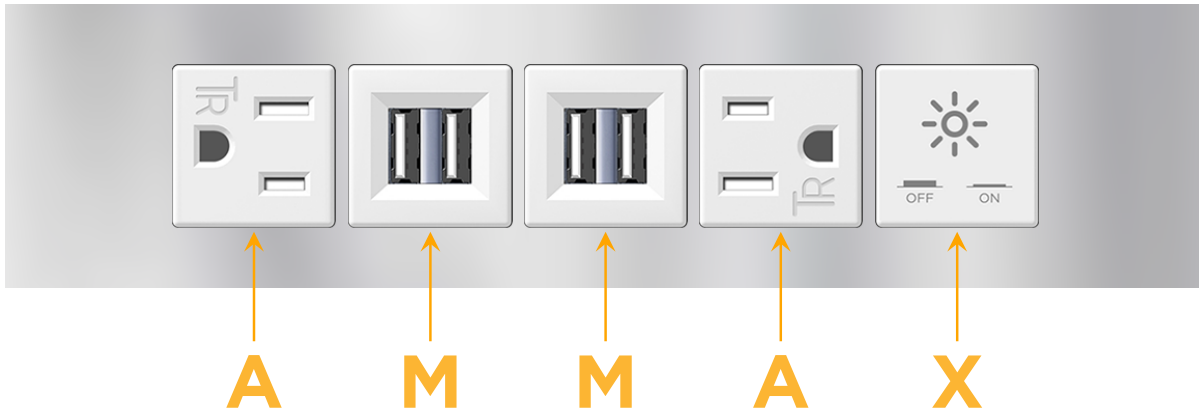

Trim Plate Finish: **STAINLESS STEEL MIRROR FINISH**

Custom Finishes Available

M-POWER-5TW-AMMAX-SS8TP

Features:

Module/Port Options:

- A** Tamper Resistant AC Receptacle
- E** USB-A & USB-C (20W)
- M** Double USB-A (Fast Charging Ports - 18W)
- H** HDMI
- 6** CAT 6
- 12** RJ 12
- X** Switched AC
- Y** 3-Way Switch (Low Voltage)
- V** USB-C (45W High Speed Charging Port)
- S** USB-C (25W High Speed Charging Port)
- R** Switched AC (Rocker Switch)
- D** Dimmer Switch

Plug:

Supplied with Low Profile Flat 45° Angle 120 VAC Plug

Optional Standard Straight 120 VAC Plug

Optional Straight 120 VAC Pass-through Plug

- CLEAN, COMPACT DESIGN
- STREAMLINED
- LOW PROFILE
- SIDE-EXITING CORDS
- PLUG & PLAY
- 6' AC CORD & PLUG (FLAT PLUG STANDARD)
- CUSTOMIZABLE CONFIGURATIONS AND FINISHES
- UL LISTED FOR MOUNTING IN FURNITURE
- 15A

M-POWER-5T

AC POWER & DATA CONNECTIVITY SOLUTION

M-POWER-5TW-AMMAX-SS8TP

Specs:

Modules/Ports:

- A** Tamper Resistant AC Receptacle
- M** Double USB-A (Fast Charging Ports - 18W)
- X** Switched AC

A M X

Distributed by