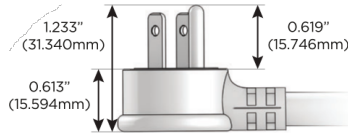

M-POWER-5T

AC POWER & DATA CONNECTIVITY SOLUTION

M-POWER-5TW-AMMAX-SS8TP

Specs:

Modules/Ports:

- A** Tamper Resistant AC Receptacle
- M** Double USB-A (Fast Charging Ports - 18W)
- X** Switched AC

A M X

Distributed by