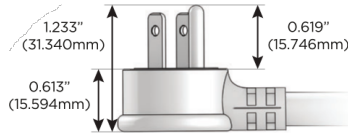

M-POWER-5T

AC POWER & DATA CONNECTIVITY SOLUTION

M-POWER-5TW-AMMAX-SS4TP

Specs:

Modules/Ports:

- A** Tamper Resistant AC Receptacle
- M** Double USB-A (Fast Charging Ports - 18W)
- X** Switched AC

A M X

Distributed by