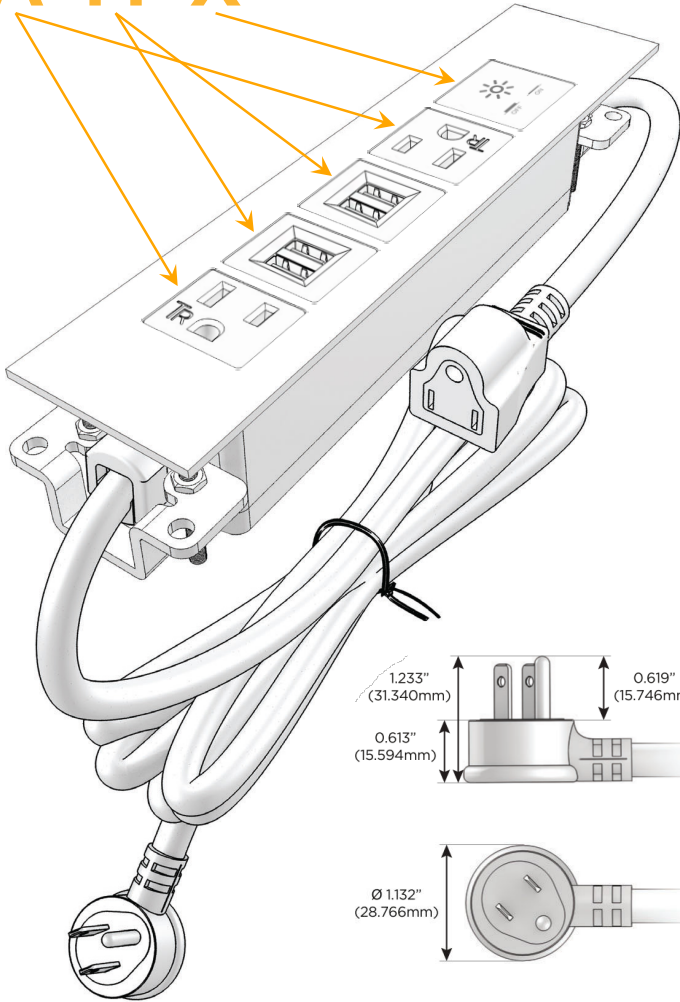

Trim Plate Finish: **STAINLESS STEEL BRUSHED**

Custom Finishes Available

M-POWER-5TW-AMMAX-SS4TP

Features:

Module/Port Options:

- A** Tamper Resistant AC Receptacle
- E** USB-A & USB-C (20W)
- M** Double USB-A (Fast Charging Ports - 18W)
- H** HDMI
- 6** CAT 6
- 12** RJ 12
- X** Switched AC
- Y** 3-Way Switch (Low Voltage)
- V** USB-C (45W High Speed Charging Port)
- S** USB-C (25W High Speed Charging Port)
- R** Switched AC (Rocker Switch)
- D** Dimmer Switch

Plug:

Supplied with Low Profile Flat 45° Angle 120 VAC Plug

Optional Standard Straight 120 VAC Plug

Optional Straight 120 VAC Pass-through Plug

- CLEAN, COMPACT DESIGN
- STREAMLINED
- LOW PROFILE
- SIDE-EXITING CORDS
- PLUG & PLAY
- 6' AC CORD & PLUG (FLAT PLUG STANDARD)
- CUSTOMIZABLE CONFIGURATIONS AND FINISHES
- UL LISTED FOR MOUNTING IN FURNITURE
- 15A

M-POWER-5T

AC POWER & DATA CONNECTIVITY SOLUTION

M-POWER-5TW-AMMAX-SS4TP

Specs:

Modules/Ports:

- A** Tamper Resistant AC Receptacle
- M** Double USB-A (Fast Charging Ports - 18W)
- X** Switched AC

A M X

Distributed by