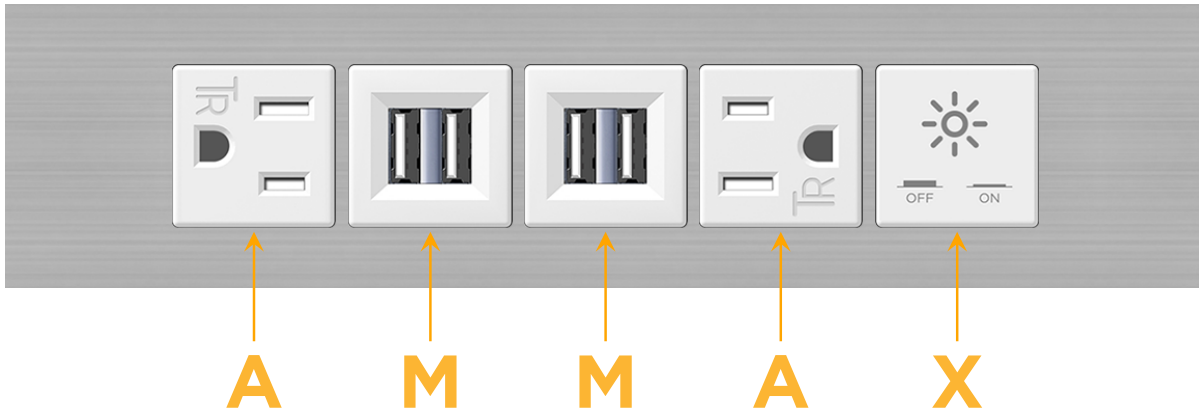

Trim Plate Finish: **STAINLESS STEEL BRUSHED**

Custom Finishes Available

M-POWER-5TW-AMMAX-SS4TP

Features:

Module/Port Options:

- A** Tamper Resistant AC Receptacle
- E** USB-A & USB-C (20W)
- M** Double USB-A (Fast Charging Ports - 18W)
- H** HDMI
- 6** CAT 6
- 12** RJ 12
- X** Switched AC
- Y** 3-Way Switch (Low Voltage)
- V** USB-C (45W High Speed Charging Port)
- S** USB-C (25W High Speed Charging Port)
- R** Switched AC (Rocker Switch)
- D** Dimmer Switch

Plug:

Supplied with Low Profile Flat 45° Angle 120 VAC Plug

Optional Standard Straight 120 VAC Plug

Optional Straight 120 VAC Pass-through Plug

- CLEAN, COMPACT DESIGN
- STREAMLINED
- LOW PROFILE
- SIDE-EXITING CORDS
- PLUG & PLAY
- 6' AC CORD & PLUG (FLAT PLUG STANDARD)
- CUSTOMIZABLE CONFIGURATIONS AND FINISHES
- UL LISTED FOR MOUNTING IN FURNITURE
- 15A

M-POWER-5T

AC POWER & DATA CONNECTIVITY SOLUTION

M-POWER-5TW-AMMAX-SS4TP

Specs:

Modules/Ports:

- A** Tamper Resistant AC Receptacle
- M** Double USB-A (Fast Charging Ports - 18W)
- X** Switched AC

A M X

Distributed by