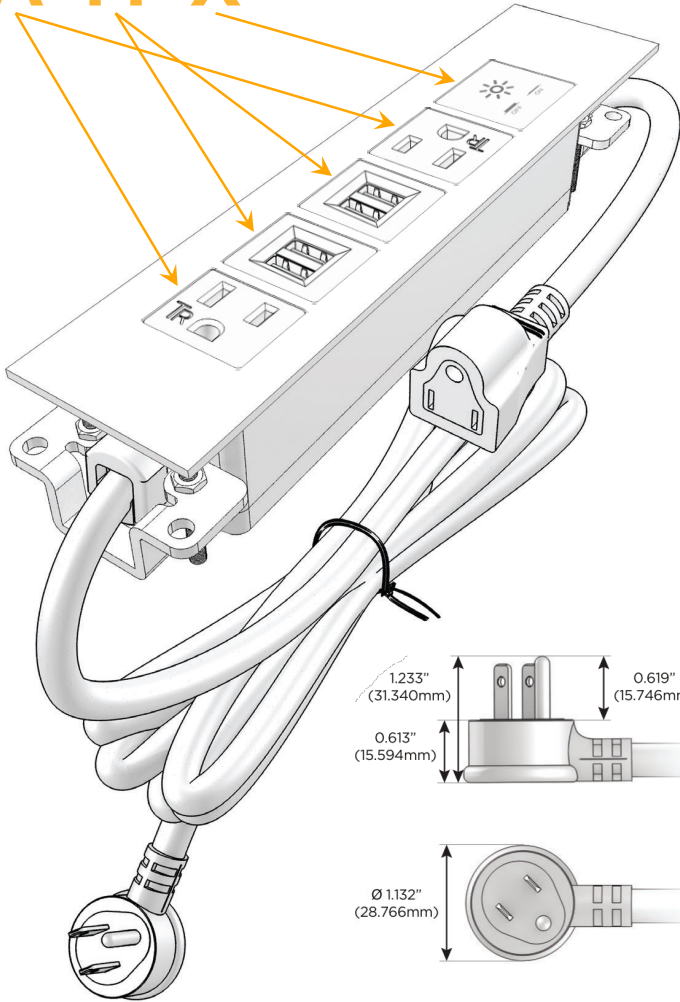

Trim Plate Finish: **BRUSHED STAINLESS (ABS)**

Custom Finishes Available

M-POWER-5TW-AMMAX-SS4ATP

Features:

Module/Port Options:

- A** Tamper Resistant AC Receptacle
- E** USB-A & USB-C (20W)
- M** Double USB-A (Fast Charging Ports - 18W)
- H** HDMI
- 6** CAT 6
- 12** RJ 12
- X** Switched AC
- Y** 3-Way Switch (Low Voltage)
- V** USB-C (45W High Speed Charging Port)
- S** USB-C (25W High Speed Charging Port)
- R** Switched AC (Rocker Switch)
- D** Dimmer Switch

Plug:

Supplied with Low Profile Flat 45° Angle 120 VAC Plug

Optional Standard Straight 120 VAC Plug

Optional Straight 120 VAC Pass-through Plug

- CLEAN, COMPACT DESIGN
- STREAMLINED
- LOW PROFILE
- SIDE-EXITING CORDS
- PLUG & PLAY
- 6' AC CORD & PLUG (FLAT PLUG STANDARD)
- CUSTOMIZABLE CONFIGURATIONS AND FINISHES
- UL LISTED FOR MOUNTING IN FURNITURE
- 15A

M-POWER-5T

AC POWER & DATA CONNECTIVITY SOLUTION

M-POWER-5TW-AMMAX-SS4ATP

Specs:

Modules/Ports:

- A** Tamper Resistant AC Receptacle
- M** Double USB-A (Fast Charging Ports - 18W)
- X** Switched AC

A M X

Distributed by