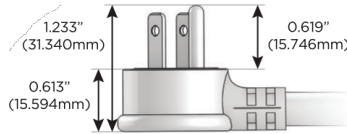

M-POWER-5T

AC POWER & DATA CONNECTIVITY SOLUTION

M-POWER-5TW-AMMAX-SS4ATP

Specs:

Modules/Ports:

- A** Tamper Resistant AC Receptacle
- M** Double USB-A (Fast Charging Ports - 18W)
- X** Switched AC

A M X

Distributed by