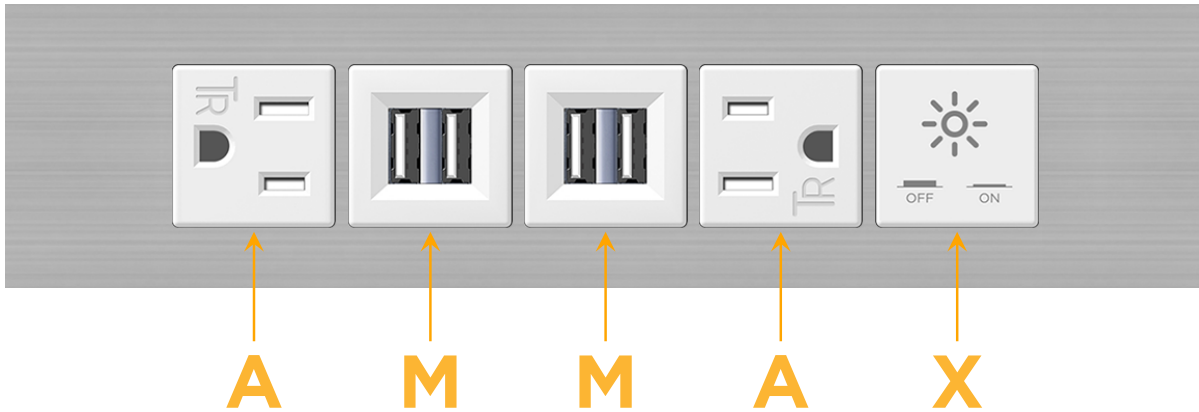

Trim Plate Finish: **BRUSHED STAINLESS (ABS)**

Custom Finishes Available

M-POWER-5TW-AMMAX-SS4ATP

Features:

Module/Port Options:

- A** Tamper Resistant AC Receptacle
- E** USB-A & USB-C (20W)
- M** Double USB-A (Fast Charging Ports - 18W)
- H** HDMI
- 6** CAT 6
- 12** RJ 12
- X** Switched AC
- Y** 3-Way Switch (Low Voltage)
- V** USB-C (45W High Speed Charging Port)
- S** USB-C (25W High Speed Charging Port)
- R** Switched AC (Rocker Switch)
- D** Dimmer Switch

Plug:

Supplied with Low Profile Flat 45° Angle 120 VAC Plug

Optional Standard Straight 120 VAC Plug

Optional Straight 120 VAC Pass-through Plug

- CLEAN, COMPACT DESIGN
- STREAMLINED
- LOW PROFILE
- SIDE-EXITING CORDS
- PLUG & PLAY
- 6' AC CORD & PLUG (FLAT PLUG STANDARD)
- CUSTOMIZABLE CONFIGURATIONS AND FINISHES
- UL LISTED FOR MOUNTING IN FURNITURE
- 15A

M-POWER-5T

AC POWER & DATA CONNECTIVITY SOLUTION

M-POWER-5TW-AMMAX-SS4ATP

Specs:

Modules/Ports:

- A** Tamper Resistant AC Receptacle
- M** Double USB-A (Fast Charging Ports - 18W)
- X** Switched AC

A M X

Distributed by