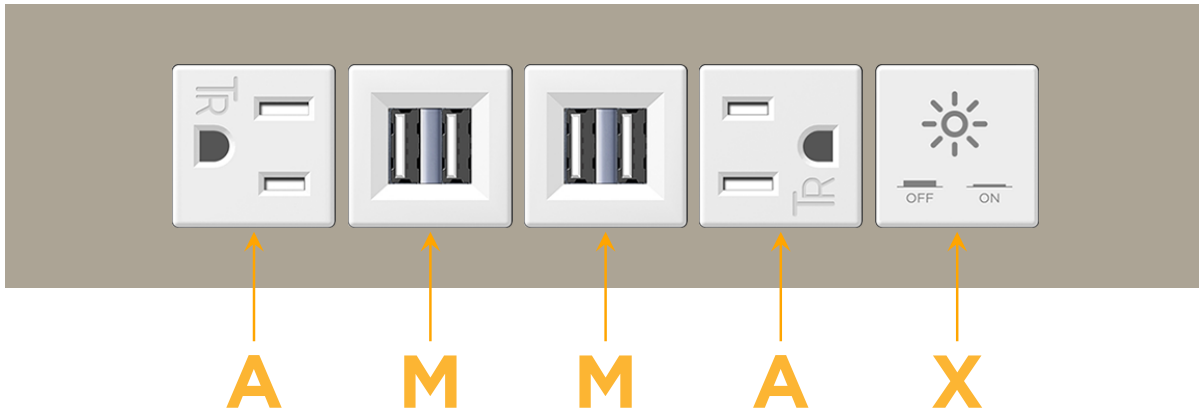

Trim Plate Finish: **SATIN NICKEL (ABS)**

Custom Finishes Available

M-POWER-5TW-AMMAX-SATP

Features:

Module/Port Options:

- A** Tamper Resistant AC Receptacle
- E** USB-A & USB-C (20W)
- M** Double USB-A (Fast Charging Ports - 18W)
- H** HDMI
- 6** CAT 6
- 12** RJ 12
- X** Switched AC
- Y** 3-Way Switch (Low Voltage)
- V** USB-C (45W High Speed Charging Port)
- S** USB-C (25W High Speed Charging Port)
- R** Switched AC (Rocker Switch)
- D** Dimmer Switch

Plug:

Supplied with Low Profile Flat 45° Angle 120 VAC Plug

Optional Standard Straight 120 VAC Plug

Optional Straight 120 VAC Pass-through Plug

- CLEAN, COMPACT DESIGN
- STREAMLINED
- LOW PROFILE
- SIDE-EXITING CORDS
- PLUG & PLAY
- 6' AC CORD & PLUG (FLAT PLUG STANDARD)
- CUSTOMIZABLE CONFIGURATIONS AND FINISHES
- UL LISTED FOR MOUNTING IN FURNITURE
- 15A

M-POWER-5T

AC POWER & DATA CONNECTIVITY SOLUTION

M-POWER-5TW-AMMAX-SATP

Specs:

Modules/Ports:

- A** Tamper Resistant AC Receptacle
- M** Double USB-A (Fast Charging Ports - 18W)
- X** Switched AC

A M X

Distributed by