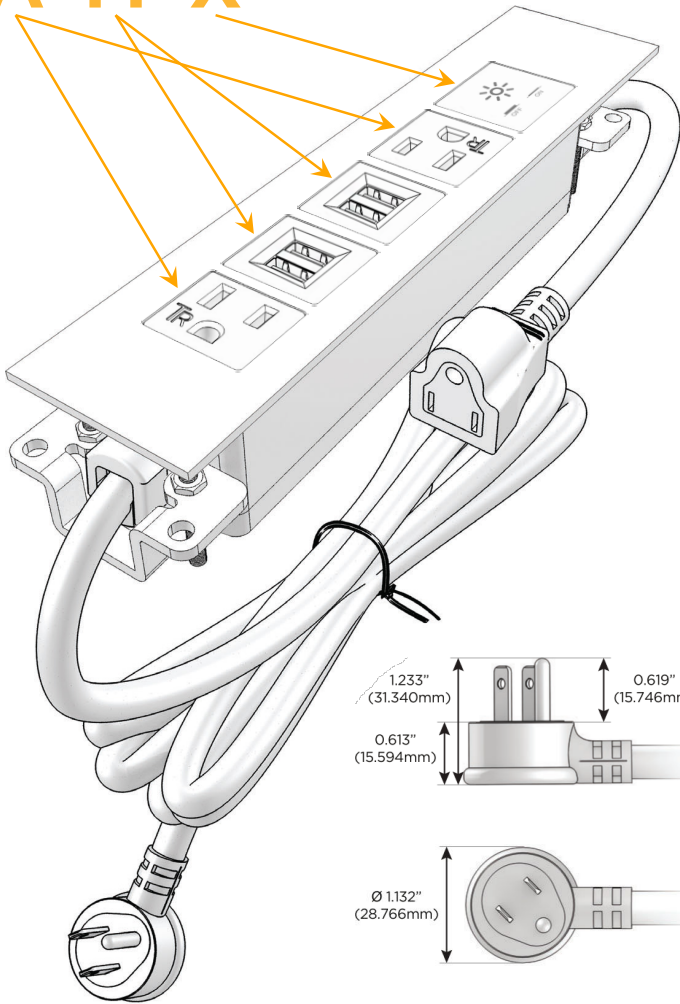

Trim Plate Finish: **SATIN NICKEL (ABS)**

Custom Finishes Available

M-POWER-5TW-AMMAX-SATP

Features:

Module/Port Options:

- A** Tamper Resistant AC Receptacle
- E** USB-A & USB-C (20W)
- M** Double USB-A (Fast Charging Ports - 18W)
- H** HDMI
- 6** CAT 6
- 12** RJ 12
- X** Switched AC
- Y** 3-Way Switch (Low Voltage)
- V** USB-C (45W High Speed Charging Port)
- S** USB-C (25W High Speed Charging Port)
- R** Switched AC (Rocker Switch)
- D** Dimmer Switch

Plug:

Supplied with Low Profile Flat 45° Angle 120 VAC Plug

Optional Standard Straight 120 VAC Plug

Optional Straight 120 VAC Pass-through Plug

- CLEAN, COMPACT DESIGN
- STREAMLINED
- LOW PROFILE
- SIDE-EXITING CORDS
- PLUG & PLAY
- 6' AC CORD & PLUG (FLAT PLUG STANDARD)
- CUSTOMIZABLE CONFIGURATIONS AND FINISHES
- UL LISTED FOR MOUNTING IN FURNITURE
- 15A

M-POWER-5T

AC POWER & DATA CONNECTIVITY SOLUTION

M-POWER-5TW-AMMAX-SATP

Specs:

Modules/Ports:

- A** Tamper Resistant AC Receptacle
- M** Double USB-A (Fast Charging Ports - 18W)
- X** Switched AC

A M X

Distributed by