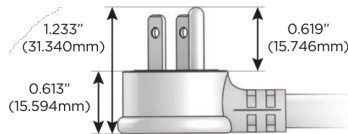

Plug:

Supplied with Low Profile Flat 45° Angle 120 VAC Plug

Optional Standard Straight 120 VAC Plug

Optional Straight 120 VAC Pass-through Plug

- CLEAN, COMPACT DESIGN
- STREAMLINED
- LOW PROFILE
- SIDE-EXITING CORDS
- PLUG & PLAY
- 6' AC CORD & PLUG (FLAT PLUG STANDARD)
- CUSTOMIZABLE CONFIGURATIONS AND FINISHES
- UL LISTED FOR MOUNTING IN FURNITURE
- 15A

M-POWER-5T

AC POWER & DATA CONNECTIVITY SOLUTION

M-POWER-5TW-AMMAX-SATP

Specs:

Modules/Ports:

- A** Tamper Resistant AC Receptacle
- M** Double USB-A (Fast Charging Ports - 18W)
- X** Switched AC

A M X

Distributed by