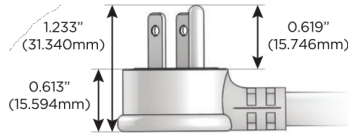

M-POWER-5T

AC POWER & DATA CONNECTIVITY SOLUTION

M-POWER-5TW-AMMAX-S3ATP

Specs:

Modules/Ports:

- A** Tamper Resistant AC Receptacle
- M** Double USB-A (Fast Charging Ports - 18W)
- X** Switched AC

A M X

Distributed by