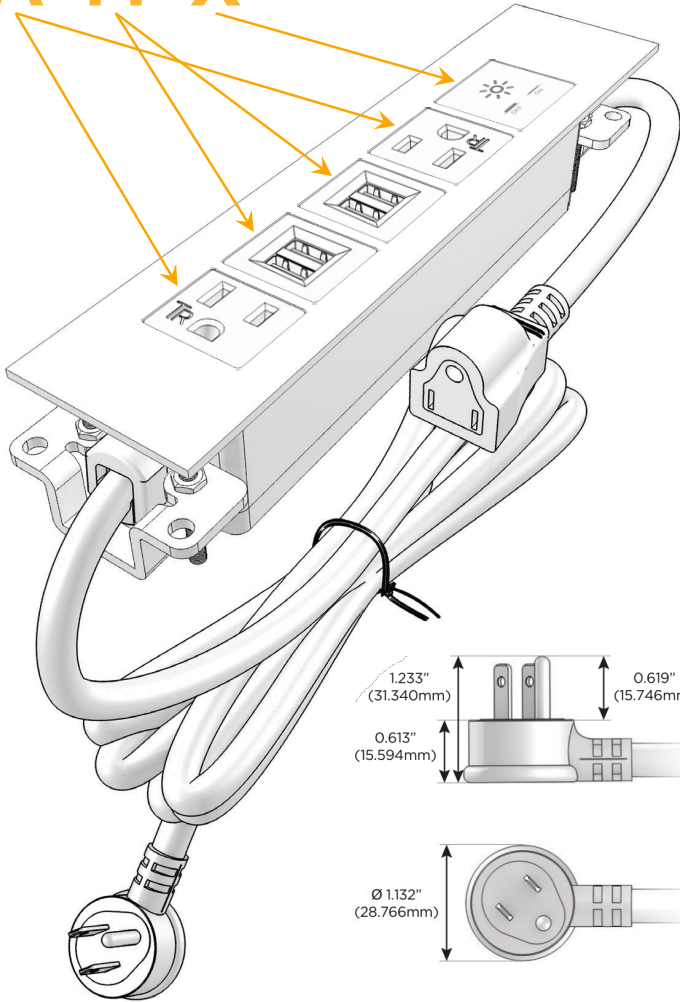

Trim Plate Finish: **GUNMETAL (ABS)**

Custom Finishes Available

M-POWER-5TW-AMMAX-S3ATP

Features:

Module/Port Options:

- A** Tamper Resistant AC Receptacle
- E** USB-A & USB-C (20W)
- M** Double USB-A (Fast Charging Ports - 18W)
- H** HDMI
- 6** CAT 6
- 12** RJ 12
- X** Switched AC
- Y** 3-Way Switch (Low Voltage)
- V** USB-C (45W High Speed Charging Port)
- S** USB-C (25W High Speed Charging Port)
- R** Switched AC (Rocker Switch)
- D** Dimmer Switch

Plug:

Supplied with Low Profile Flat 45° Angle 120 VAC Plug

Optional Standard Straight 120 VAC Plug

Optional Straight 120 VAC Pass-through Plug

- CLEAN, COMPACT DESIGN
- STREAMLINED
- LOW PROFILE
- SIDE-EXITING CORDS
- PLUG & PLAY
- 6' AC CORD & PLUG (FLAT PLUG STANDARD)
- CUSTOMIZABLE CONFIGURATIONS AND FINISHES
- UL LISTED FOR MOUNTING IN FURNITURE
- 15A

M-POWER-5T

AC POWER & DATA CONNECTIVITY SOLUTION

M-POWER-5TW-AMMAX-S3ATP

Specs:

Modules/Ports:

- A** Tamper Resistant AC Receptacle
- M** Double USB-A (Fast Charging Ports - 18W)
- X** Switched AC

A M X

Distributed by