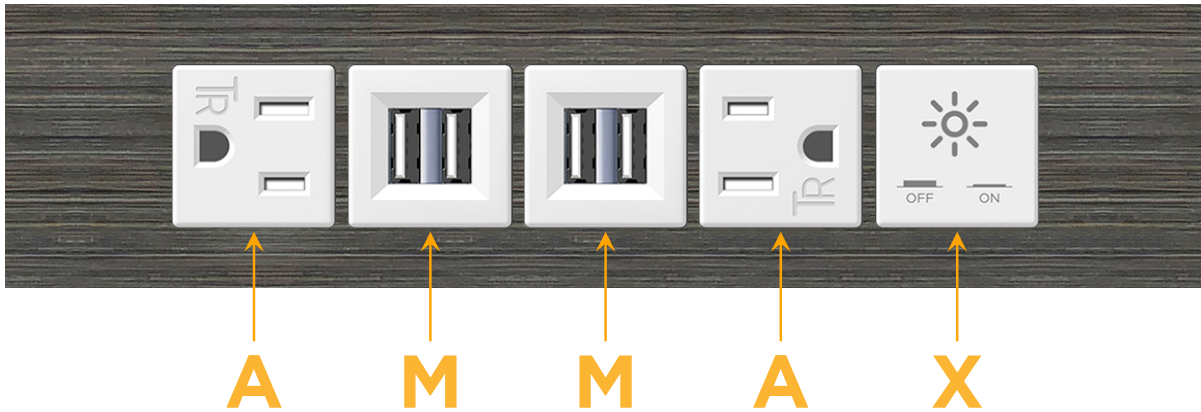

Trim Plate Finish: **GUNMETAL (ABS)**

Custom Finishes Available

M-POWER-5TW-AMMAX-S3ATP

Features:

Module/Port Options:

- A** Tamper Resistant AC Receptacle
- E** USB-A & USB-C (20W)
- M** Double USB-A (Fast Charging Ports - 18W)
- H** HDMI
- 6** CAT 6
- 12** RJ 12
- X** Switched AC
- Y** 3-Way Switch (Low Voltage)
- V** USB-C (45W High Speed Charging Port)
- S** USB-C (25W High Speed Charging Port)
- R** Switched AC (Rocker Switch)
- D** Dimmer Switch

Plug:

Supplied with Low Profile Flat 45° Angle 120 VAC Plug

Optional Standard Straight 120 VAC Plug

Optional Straight 120 VAC Pass-through Plug

- CLEAN, COMPACT DESIGN
- STREAMLINED
- LOW PROFILE
- SIDE-EXITING CORDS
- PLUG & PLAY
- 6' AC CORD & PLUG (FLAT PLUG STANDARD)
- CUSTOMIZABLE CONFIGURATIONS AND FINISHES
- UL LISTED FOR MOUNTING IN FURNITURE
- 15A

M-POWER-5T

AC POWER & DATA CONNECTIVITY SOLUTION

M-POWER-5TW-AMMAX-S3ATP

Specs:

Modules/Ports:

- A** Tamper Resistant AC Receptacle
- M** Double USB-A (Fast Charging Ports - 18W)
- X** Switched AC

A M X

Distributed by