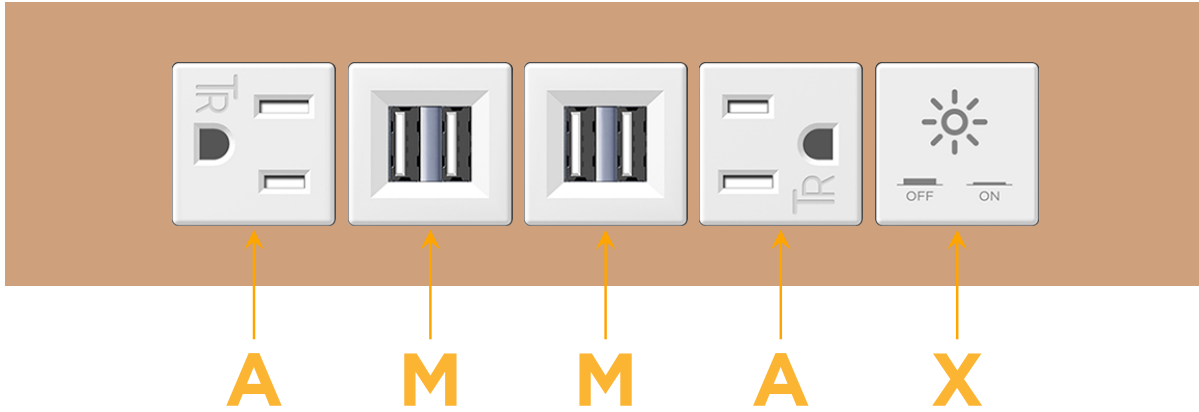

M-POWER-5T

AC POWER & DATA CONNECTIVITY SOLUTION

M-POWER-5TW-AMMAX-CUATP

Distributed by

Mormax Company, Inc.

8 Westchester Plaza

Elmsford, NY 10523

914-699-0101

sales@mormax.com

mormax.com

Metro Light & Power's line of power & data solutions offers sophisticated design elements combined with greater ease of installation. Streamlined and low-profile, enhanced by side-exiting cords, our outlets advance the industry with their cutting edge look and feel. We believe flexibility is key, and we provide a variety of mounting options, including the ability to mount in limited spaces. Our outlets are available in many finishes and configurations, in addition to a custom color and finish capability for our clients.

Trim Plate Finish: **COPPER (ABS)**

Custom Finishes Available

M-POWER-5TW-AMMAX-CUATP

Features:

Module/Port Options:

- **A** Tamper Resistant AC Receptacle
- **E** USB-A & USB-C (20W)
- **M** Double USB-A (Fast Charging Ports - 18W)
- **H** HDMI
- **6** CAT 6
- **12** RJ 12
- **X** Switched AC
- **Y** 3-Way Switch (Low Voltage)
- **V** USB-C (45W High Speed Charging Port)
- **S** USB-C (25W High Speed Charging Port)
- **R** Switched AC (Rocker Switch)
- **D** Dimmer Switch

Plug:

Supplied with Low Profile Flat 45° Angle 120 VAC Plug

Optional Standard Straight 120 VAC Plug

Optional Straight 120 VAC Pass-through Plug

- CLEAN, COMPACT DESIGN
- STREAMLINED
- LOW PROFILE
- SIDE-EXITING CORDS
- PLUG & PLAY
- 6' AC CORD & PLUG (FLAT PLUG STANDARD)
- CUSTOMIZABLE CONFIGURATIONS AND FINISHES
- UL LISTED FOR MOUNTING IN FURNITURE
- 15A