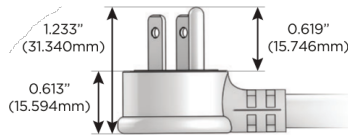

## AC POWER & DATA CONNECTIVITY SOLUTION

M-POWER-5TW-AMMAX-CUATP

Specs:

**Modules/Ports:**

- A** Tamper Resistant AC Receptacle
- M** Double USB-A (Fast Charging Ports - 18W)
- X** Switched AC

**A M X**

Distributed by