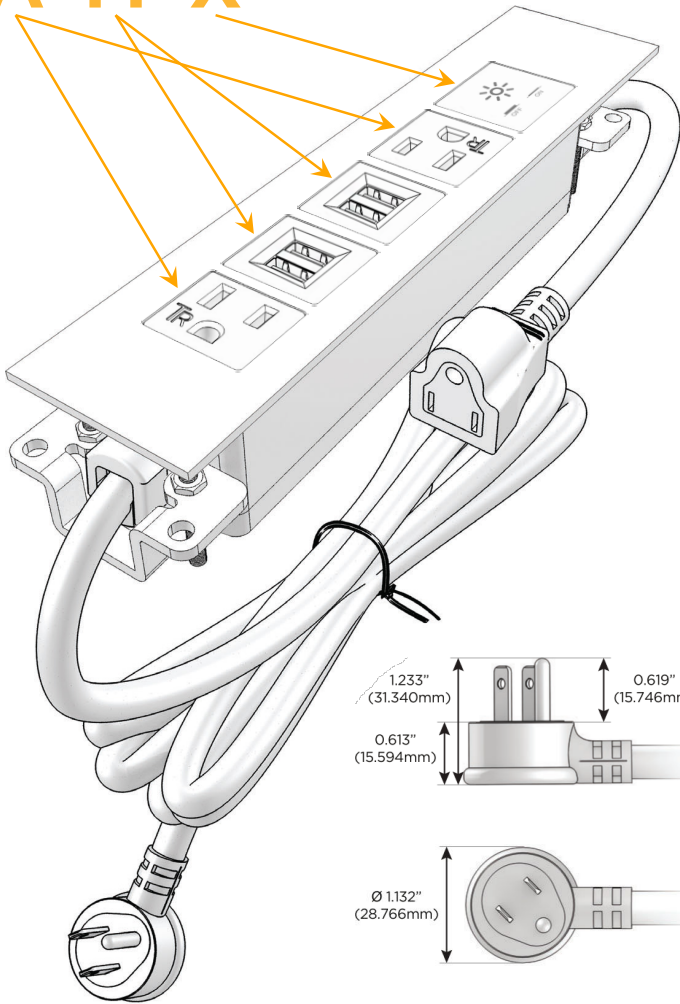

### Module/Port Options:

- A** Tamper Resistant AC Receptacle
- E** USB-A & USB-C (20W)
- M** Double USB-A (Fast Charging Ports - 18W)
- H** HDMI
- 6** CAT 6
- 12** RJ 12
- X** Switched AC
- Y** 3-Way Switch (Low Voltage)
- V** USB-C (45W High Speed Charging Port)
- S** USB-C (25W High Speed Charging Port)
- R** Switched AC (Rocker Switch)
- D** Dimmer Switch

### Plug:

Supplied with Low Profile Flat 45° Angle 120 VAC Plug

Optional Standard Straight 120 VAC Plug

Optional Straight 120 VAC Pass-through Plug

- CLEAN, COMPACT DESIGN
- STREAMLINED
- LOW PROFILE
- SIDE-EXITING CORDS
- PLUG & PLAY
- 6' AC CORD & PLUG (FLAT PLUG STANDARD)
- CUSTOMIZABLE CONFIGURATIONS AND FINISHES
- UL LISTED FOR MOUNTING IN FURNITURE
- 15A

## AC POWER & DATA CONNECTIVITY SOLUTION

M-POWER-5TW-AMMAX-CUATP

Specs:

**Modules/Ports:**

- A** Tamper Resistant AC Receptacle
- M** Double USB-A (Fast Charging Ports - 18W)
- X** Switched AC

**A M X**

Distributed by