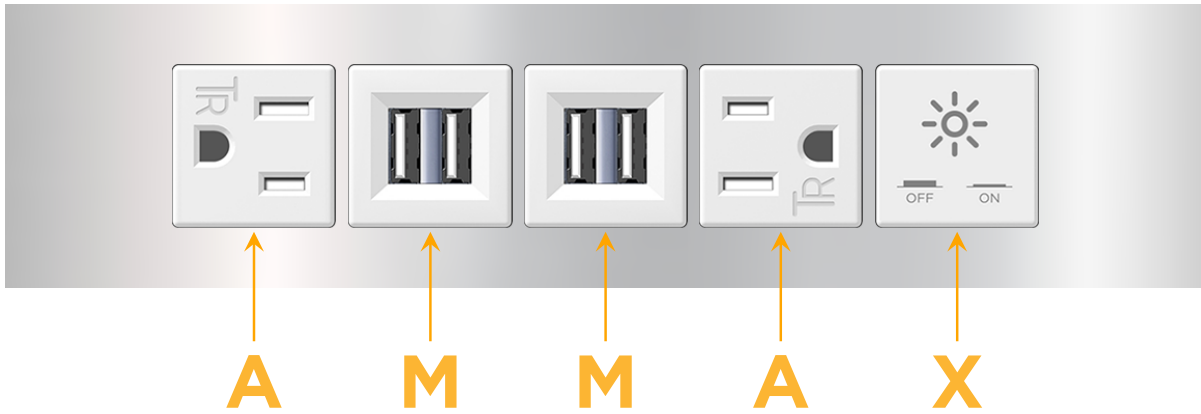

sales@mormax.com

mormax.com

Metro Light & Power's line of power & data solutions offers sophisticated design elements combined with greater ease of installation. Streamlined and low-profile, enhanced by side-exiting cords, our outlets advance the industry with their cutting edge look and feel. We believe flexibility is key, and we provide a variety of mounting options, including the ability to mount in limited spaces. Our outlets are available in many finishes and configurations, in addition to a custom color and finish capability for our clients.

Trim Plate Finish: **CHROME (ABS)**

Custom Finishes Available

M-POWER-5TW-AMMAX-CRATP

Features:

Module/Port Options:

- A** Tamper Resistant AC Receptacle
- E** USB-A & USB-C (20W)
- M** Double USB-A (Fast Charging Ports - 18W)
- H** HDMI
- 6** CAT 6
- 12** RJ 12
- X** Switched AC
- Y** 3-Way Switch (Low Voltage)
- V** USB-C (45W High Speed Charging Port)
- S** USB-C (25W High Speed Charging Port)
- R** Switched AC (Rocker Switch)
- D** Dimmer Switch

Plug:

Supplied with Low Profile Flat 45° Angle 120 VAC Plug

Optional Standard Straight 120 VAC Plug

Optional Straight 120 VAC Pass-through Plug

- CLEAN, COMPACT DESIGN
- STREAMLINED
- LOW PROFILE
- SIDE-EXITING CORDS
- PLUG & PLAY
- 6' AC CORD & PLUG (FLAT PLUG STANDARD)
- CUSTOMIZABLE CONFIGURATIONS AND FINISHES
- UL LISTED FOR MOUNTING IN FURNITURE
- 15A

M-POWER-5T

AC POWER & DATA CONNECTIVITY SOLUTION

M-POWER-5TW-AMMAX-CRATP

Specs:

Modules/Ports:

- A** Tamper Resistant AC Receptacle
- M** Double USB-A (Fast Charging Ports - 18W)
- X** Switched AC

A M X

Distributed by