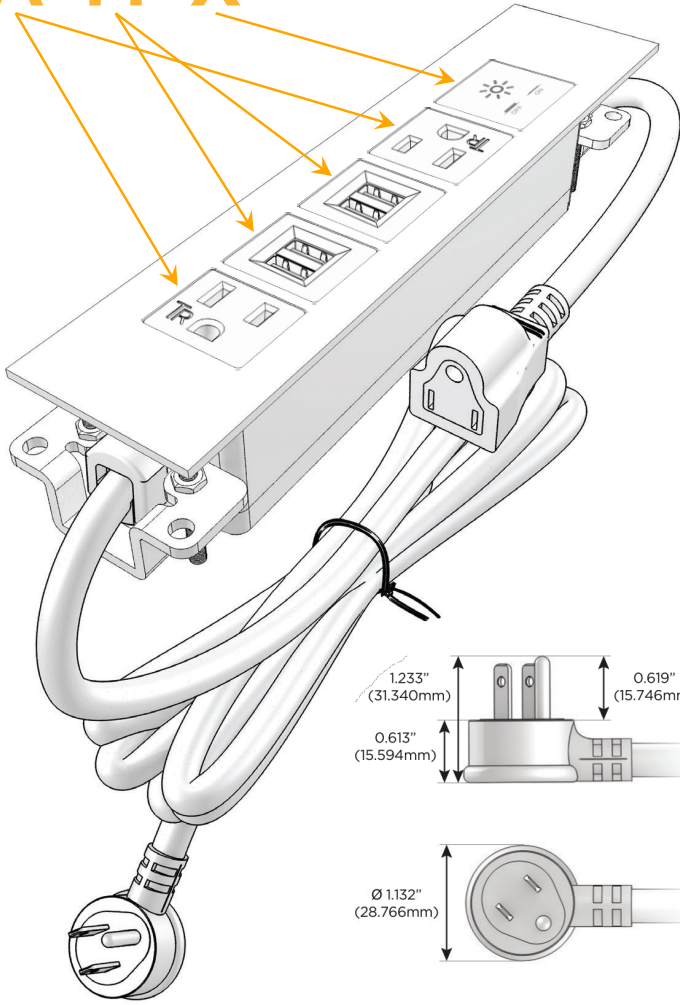

Trim Plate Finish: **CHROME (ABS)**

Custom Finishes Available

M-POWER-5TW-AMMAX-CRATP

Features:

Module/Port Options:

- A** Tamper Resistant AC Receptacle
- E** USB-A & USB-C (20W)
- M** Double USB-A (Fast Charging Ports - 18W)
- H** HDMI
- 6** CAT 6
- 12** RJ 12
- X** Switched AC
- Y** 3-Way Switch (Low Voltage)
- V** USB-C (45W High Speed Charging Port)
- S** USB-C (25W High Speed Charging Port)
- R** Switched AC (Rocker Switch)
- D** Dimmer Switch

Plug:

Supplied with Low Profile Flat 45° Angle 120 VAC Plug

Optional Standard Straight 120 VAC Plug

Optional Straight 120 VAC Pass-through Plug

- CLEAN, COMPACT DESIGN
- STREAMLINED
- LOW PROFILE
- SIDE-EXITING CORDS
- PLUG & PLAY
- 6' AC CORD & PLUG (FLAT PLUG STANDARD)
- CUSTOMIZABLE CONFIGURATIONS AND FINISHES
- UL LISTED FOR MOUNTING IN FURNITURE
- 15A

M-POWER-5T

AC POWER & DATA CONNECTIVITY SOLUTION

M-POWER-5TW-AMMAX-CRATP

Specs:

Modules/Ports:

- A** Tamper Resistant AC Receptacle
- M** Double USB-A (Fast Charging Ports - 18W)
- X** Switched AC

A M X

Distributed by