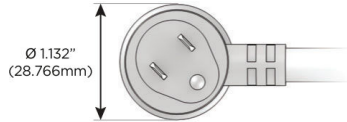

Plug:

Supplied with Low Profile Flat 45° Angle 120 VAC Plug

Optional Standard Straight 120 VAC Plug

Optional Straight 120 VAC Pass-through Plug

- CLEAN, COMPACT DESIGN
- STREAMLINED
- LOW PROFILE
- SIDE-EXITING CORDS
- PLUG & PLAY
- 6' AC CORD & PLUG (FLAT PLUG STANDARD)
- CUSTOMIZABLE CONFIGURATIONS AND FINISHES
- UL LISTED FOR MOUNTING IN FURNITURE
- 15A

M-POWER-5T

AC POWER & DATA CONNECTIVITY SOLUTION

M-POWER-5TW-AMMAX-CRATP

Specs:

Modules/Ports:

- A** Tamper Resistant AC Receptacle
- M** Double USB-A (Fast Charging Ports - 18W)
- X** Switched AC

A M X

Distributed by