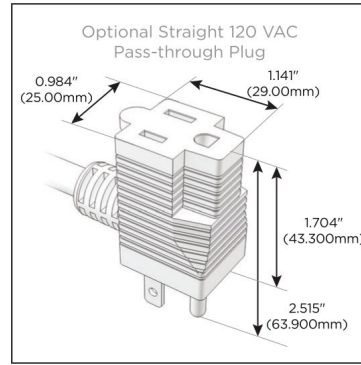

Plug:

Supplied with Low Profile Flat 45° Angle 120 VAC Plug

Optional Standard Straight 120 VAC Plug

Optional Straight 120 VAC Pass-through Plug

- CLEAN, COMPACT DESIGN
- STREAMLINED
- LOW PROFILE
- SIDE-EXITING CORDS
- PLUG & PLAY
- 6' AC CORD & PLUG (FLAT PLUG STANDARD)
- CUSTOMIZABLE CONFIGURATIONS AND FINISHES
- UL LISTED FOR MOUNTING IN FURNITURE
- 15A

M-POWER-5T

AC POWER & DATA CONNECTIVITY SOLUTION

M-POWER-5TW-AMMAX-CRATP

Specs:

Modules/Ports:

- A** Tamper Resistant AC Receptacle
- M** Double USB-A (Fast Charging Ports - 18W)
- X** Switched AC

A M X

Distributed by