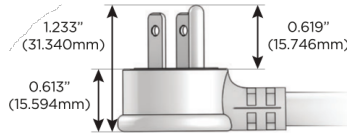

Plug:

Supplied with Low Profile Flat 45° Angle 120 VAC Plug

Optional Standard Straight 120 VAC Plug

Optional Straight 120 VAC Pass-through Plug

- CLEAN, COMPACT DESIGN
- STREAMLINED
- LOW PROFILE
- SIDE-EXITING CORDS
- PLUG & PLAY
- 6' AC CORD & PLUG (FLAT PLUG STANDARD)
- CUSTOMIZABLE CONFIGURATIONS AND FINISHES
- UL LISTED FOR MOUNTING IN FURNITURE
- 15A

M-POWER-5T

AC POWER & DATA CONNECTIVITY SOLUTION

M-POWER-5TW-AMMAX-CRATP

Specs:

Modules/Ports:

- A** Tamper Resistant AC Receptacle
- M** Double USB-A (Fast Charging Ports - 18W)
- X** Switched AC

A M X

Distributed by