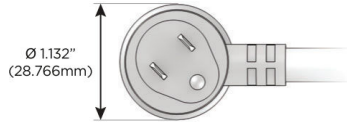

### Plug:

Supplied with Low Profile Flat 45° Angle 120 VAC Plug

Optional Standard Straight 120 VAC Plug

Optional Straight 120 VAC Pass-through Plug

- CLEAN, COMPACT DESIGN
- STREAMLINED
- LOW PROFILE
- SIDE-EXITING CORDS
- PLUG & PLAY
- 6' AC CORD & PLUG (FLAT PLUG STANDARD)
- CUSTOMIZABLE CONFIGURATIONS AND FINISHES
- UL LISTED FOR MOUNTING IN FURNITURE
- 15A

# M-POWER-5T

AC POWER & DATA CONNECTIVITY SOLUTION

M-POWER-5TW-AMMAX-BZTP

Specs:

**Modules/Ports:**

- A** Tamper Resistant AC Receptacle
- M** Double USB-A (Fast Charging Ports - 18W)
- X** Switched AC

**A M X**