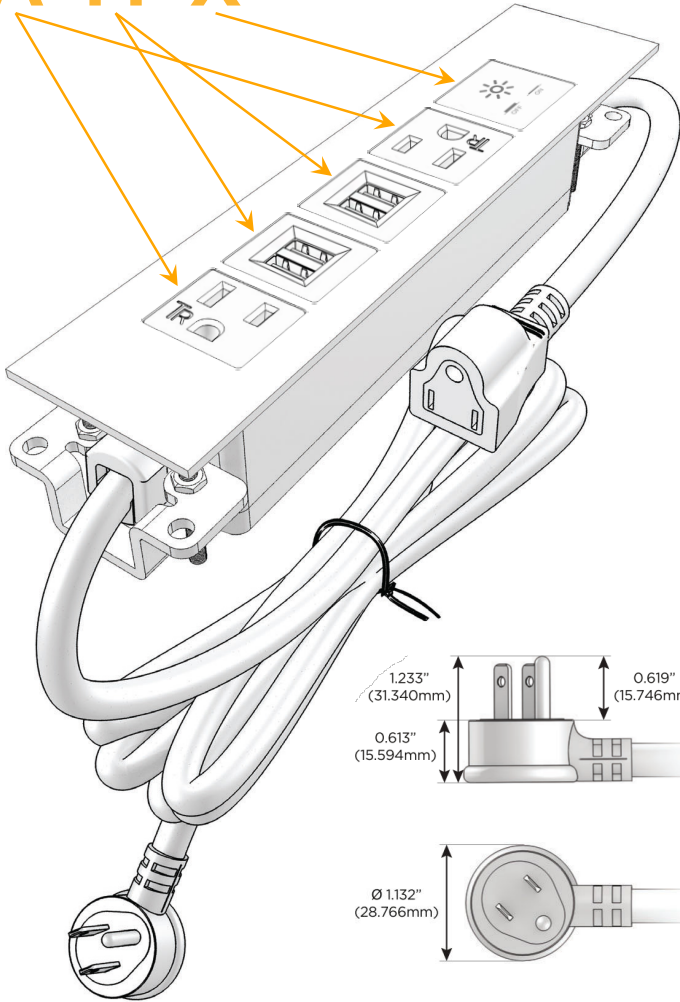

### Module/Port Options:

- A** Tamper Resistant AC Receptacle
- E** USB-A & USB-C (20W)
- M** Double USB-A (Fast Charging Ports - 18W)
- H** HDMI
- 6** CAT 6
- 12** RJ 12
- X** Switched AC
- Y** 3-Way Switch (Low Voltage)
- V** USB-C (45W High Speed Charging Port)
- S** USB-C (25W High Speed Charging Port)
- R** Switched AC (Rocker Switch)
- D** Dimmer Switch

### Plug:

Supplied with Low Profile Flat 45° Angle 120 VAC Plug

Optional Standard Straight 120 VAC Plug

Optional Straight 120 VAC Pass-through Plug

- CLEAN, COMPACT DESIGN
- STREAMLINED
- LOW PROFILE
- SIDE-EXITING CORDS
- PLUG & PLAY
- 6' AC CORD & PLUG (FLAT PLUG STANDARD)
- CUSTOMIZABLE CONFIGURATIONS AND FINISHES
- UL LISTED FOR MOUNTING IN FURNITURE
- 15A

# M-POWER-5T

AC POWER & DATA CONNECTIVITY SOLUTION

M-POWER-5TW-AMMAX-BZTP

Specs:

**Modules/Ports:**

- A** Tamper Resistant AC Receptacle
- M** Double USB-A (Fast Charging Ports - 18W)
- X** Switched AC

**A M X**