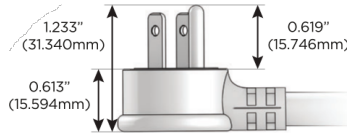

### Plug:

Supplied with Low Profile Flat 45° Angle 120 VAC Plug

Optional Standard Straight 120 VAC Plug

Optional Straight 120 VAC Pass-through Plug

- CLEAN, COMPACT DESIGN
- STREAMLINED
- LOW PROFILE
- SIDE-EXITING CORDS
- PLUG & PLAY
- 6' AC CORD & PLUG (FLAT PLUG STANDARD)
- CUSTOMIZABLE CONFIGURATIONS AND FINISHES
- UL LISTED FOR MOUNTING IN FURNITURE
- 15A

# M-POWER-5T

AC POWER & DATA CONNECTIVITY SOLUTION

M-POWER-5TW-AMMAX-BZTP

Specs:

**Modules/Ports:**

- A** Tamper Resistant AC Receptacle
- M** Double USB-A (Fast Charging Ports - 18W)
- X** Switched AC

**A M X**