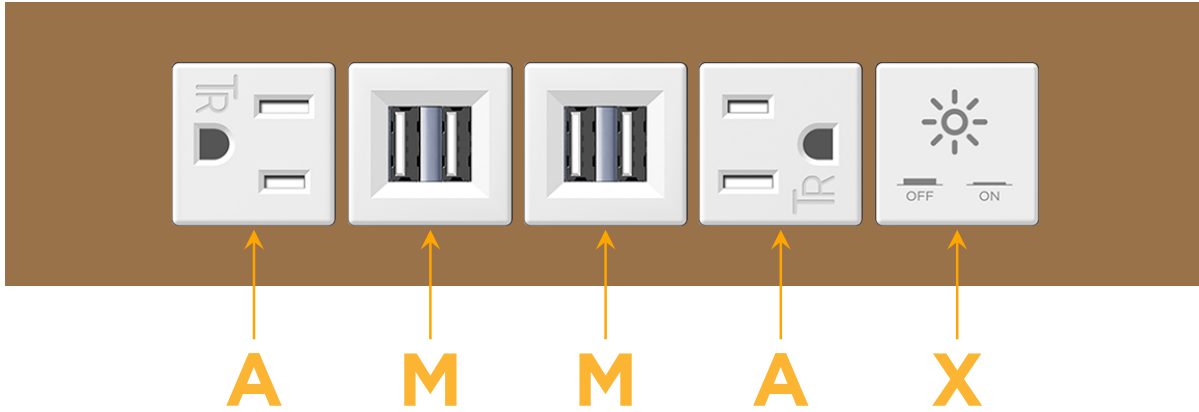

M-POWER-5T

AC POWER & DATA CONNECTIVITY SOLUTION

M-POWER-5TW-AMMAX-BZTP

Distributed by

Mormax Company, Inc.

8 Westchester Plaza

Elmsford, NY 10523

914-699-0101

sales@mormax.com

mormax.com

Metro Light & Power's line of power & data solutions offers sophisticated design elements combined with greater ease of installation. Streamlined and low-profile, enhanced by side-exiting cords, our outlets advance the industry with their cutting edge look and feel. We believe flexibility is key, and we provide a variety of mounting options, including the ability to mount in limited spaces. Our outlets are available in many finishes and configurations, in addition to a custom color and finish capability for our clients.

Trim Plate Finish: **SOLID BRONZE**

Custom Finishes Available

M-POWER-5TW-AMMAX-BZTP

Features:

Module/Port Options:

- **A** Tamper Resistant AC Receptacle
- **E** USB-A & USB-C (20W)
- **M** Double USB-A (Fast Charging Ports - 18W)
- **H** HDMI
- **6** CAT 6
- **12** RJ 12
- **X** Switched AC
- **Y** 3-Way Switch (Low Voltage)
- **V** USB-C (45W High Speed Charging Port)
- **S** USB-C (25W High Speed Charging Port)
- **R** Switched AC (Rocker Switch)
- **D** Dimmer Switch

Plug:

Supplied with Low Profile Flat 45° Angle 120 VAC Plug

Optional Standard Straight 120 VAC Plug

Optional Straight 120 VAC Pass-through Plug

- CLEAN, COMPACT DESIGN
- STREAMLINED
- LOW PROFILE
- SIDE-EXITING CORDS
- PLUG & PLAY
- 6' AC CORD & PLUG (FLAT PLUG STANDARD)
- CUSTOMIZABLE CONFIGURATIONS AND FINISHES
- UL LISTED FOR MOUNTING IN FURNITURE
- 15A