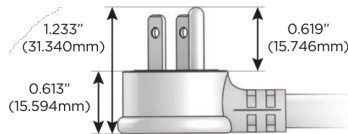

Plug:

Supplied with Low Profile Flat 45° Angle 120 VAC Plug

Optional Standard Straight 120 VAC Plug

Optional Straight 120 VAC Pass-through Plug

- CLEAN, COMPACT DESIGN
- STREAMLINED
- LOW PROFILE
- SIDE-EXITING CORDS
- PLUG & PLAY
- 6' AC CORD & PLUG (FLAT PLUG STANDARD)
- CUSTOMIZABLE CONFIGURATIONS AND FINISHES
- UL LISTED FOR MOUNTING IN FURNITURE
- 15A

M-POWER-5T

AC POWER & DATA CONNECTIVITY SOLUTION

M-POWER-5TW-AMMAX-BZATP

Specs:

Modules/Ports:

- A** Tamper Resistant AC Receptacle
- M** Double USB-A (Fast Charging Ports - 18W)
- X** Switched AC

A M X

Distributed by