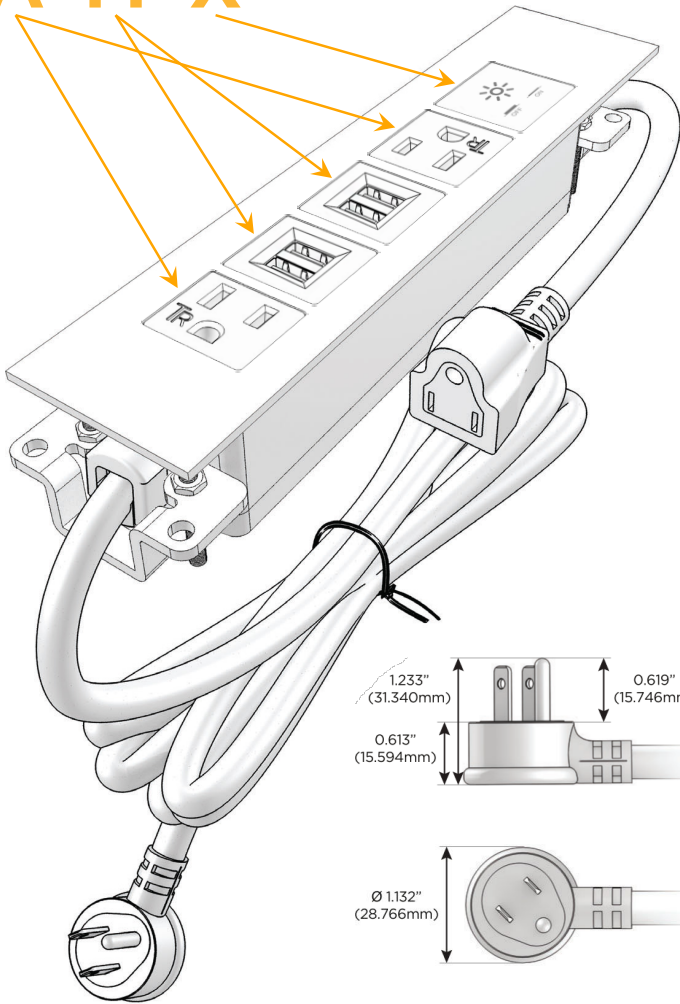

Trim Plate Finish: **STANDARD BRONZE (ABS)**

Custom Finishes Available

M-POWER-5TW-AMMAX-BZATP

Features:

Module/Port Options:

- A** Tamper Resistant AC Receptacle
- E** USB-A & USB-C (20W)
- M** Double USB-A (Fast Charging Ports - 18W)
- H** HDMI
- 6** CAT 6
- 12** RJ 12
- X** Switched AC
- Y** 3-Way Switch (Low Voltage)
- V** USB-C (45W High Speed Charging Port)
- S** USB-C (25W High Speed Charging Port)
- R** Switched AC (Rocker Switch)
- D** Dimmer Switch

Plug:

Supplied with Low Profile Flat 45° Angle 120 VAC Plug

Optional Standard Straight 120 VAC Plug

Optional Straight 120 VAC Pass-through Plug

- CLEAN, COMPACT DESIGN
- STREAMLINED
- LOW PROFILE
- SIDE-EXITING CORDS
- PLUG & PLAY
- 6' AC CORD & PLUG (FLAT PLUG STANDARD)
- CUSTOMIZABLE CONFIGURATIONS AND FINISHES
- UL LISTED FOR MOUNTING IN FURNITURE
- 15A

M-POWER-5T

AC POWER & DATA CONNECTIVITY SOLUTION

M-POWER-5TW-AMMAX-BZATP

Specs:

Modules/Ports:

- A** Tamper Resistant AC Receptacle
- M** Double USB-A (Fast Charging Ports - 18W)
- X** Switched AC

A M X

Distributed by