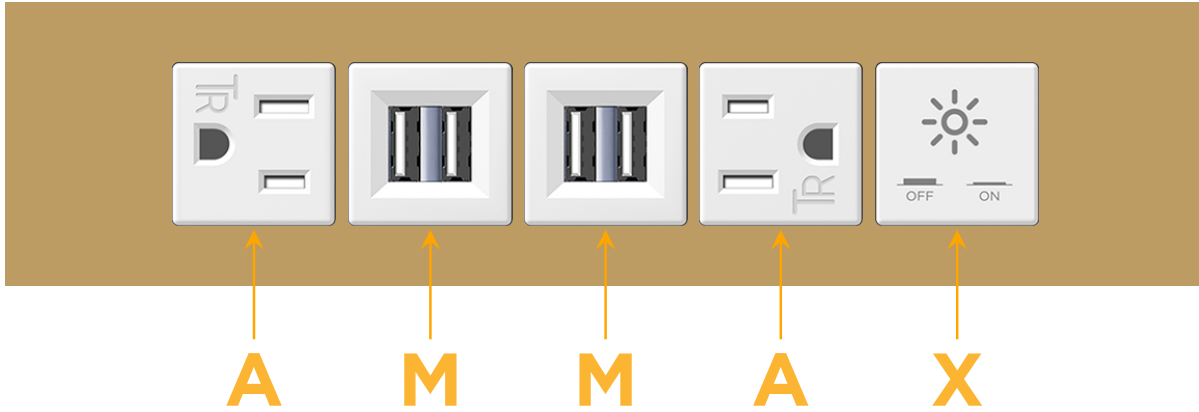

Trim Plate Finish: **STANDARD BRONZE (ABS)**

Custom Finishes Available

M-POWER-5TW-AMMAX-BZATP

Features:

Module/Port Options:

- A** Tamper Resistant AC Receptacle
- E** USB-A & USB-C (20W)
- M** Double USB-A (Fast Charging Ports - 18W)
- H** HDMI
- 6** CAT 6
- 12** RJ 12
- X** Switched AC
- Y** 3-Way Switch (Low Voltage)
- V** USB-C (45W High Speed Charging Port)
- S** USB-C (25W High Speed Charging Port)
- R** Switched AC (Rocker Switch)
- D** Dimmer Switch

Plug:

Supplied with Low Profile Flat 45° Angle 120 VAC Plug

Optional Standard Straight 120 VAC Plug

Optional Straight 120 VAC Pass-through Plug

- CLEAN, COMPACT DESIGN
- STREAMLINED
- LOW PROFILE
- SIDE-EXITING CORDS
- PLUG & PLAY
- 6' AC CORD & PLUG (FLAT PLUG STANDARD)
- CUSTOMIZABLE CONFIGURATIONS AND FINISHES
- UL LISTED FOR MOUNTING IN FURNITURE
- 15A

M-POWER-5T

AC POWER & DATA CONNECTIVITY SOLUTION

M-POWER-5TW-AMMAX-BZATP

Specs:

Modules/Ports:

- A** Tamper Resistant AC Receptacle
- M** Double USB-A (Fast Charging Ports - 18W)
- X** Switched AC

A M X

Distributed by