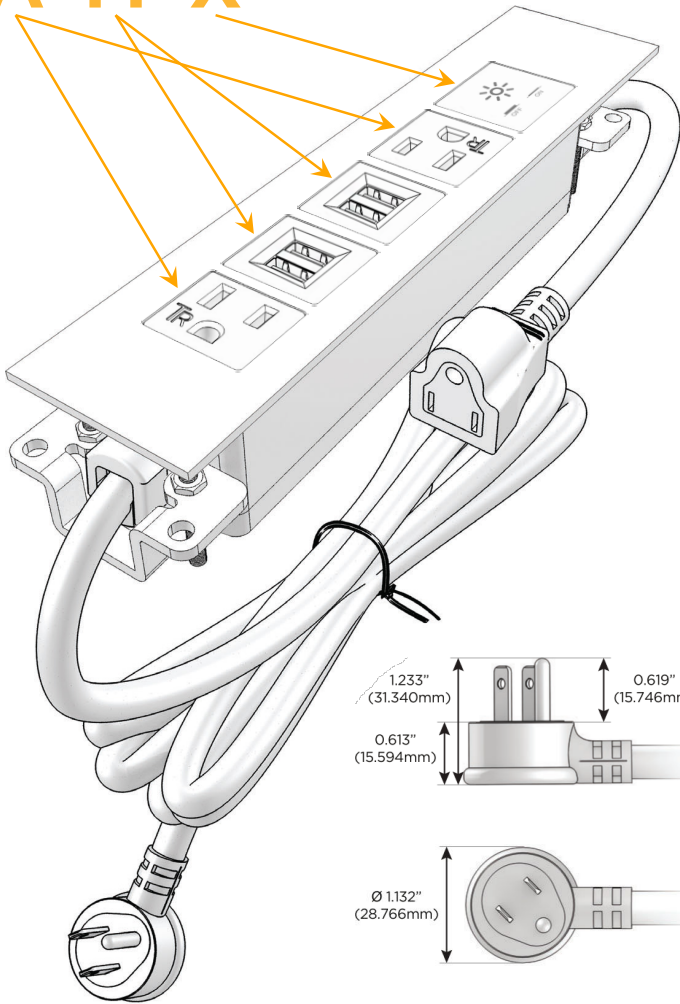

Trim Plate Finish: **ARCHITECTURAL BRONZE (ABS)**

Custom Finishes Available

M-POWER-5TW-AMMAX-BZ5ATP

Features:

Module/Port Options:

- A** Tamper Resistant AC Receptacle
- E** USB-A & USB-C (20W)
- M** Double USB-A (Fast Charging Ports - 18W)
- H** HDMI
- 6** CAT 6
- 12** RJ 12
- X** Switched AC
- Y** 3-Way Switch (Low Voltage)
- V** USB-C (45W High Speed Charging Port)
- S** USB-C (25W High Speed Charging Port)
- R** Switched AC (Rocker Switch)
- D** Dimmer Switch

Plug:

Supplied with Low Profile Flat 45° Angle 120 VAC Plug

Optional Standard Straight 120 VAC Plug

Optional Straight 120 VAC Pass-through Plug

- CLEAN, COMPACT DESIGN
- STREAMLINED
- LOW PROFILE
- SIDE-EXITING CORDS
- PLUG & PLAY
- 6' AC CORD & PLUG (FLAT PLUG STANDARD)
- CUSTOMIZABLE CONFIGURATIONS AND FINISHES
- UL LISTED FOR MOUNTING IN FURNITURE
- 15A

M-POWER-5T

AC POWER & DATA CONNECTIVITY SOLUTION

M-POWER-5TW-AMMAX-BZ5ATP

Specs:

Modules/Ports:

- A** Tamper Resistant AC Receptacle
- M** Double USB-A (Fast Charging Ports - 18W)
- X** Switched AC

A M X

Distributed by