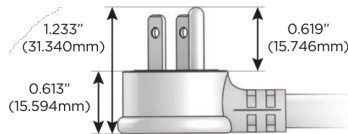

Plug:

Supplied with Low Profile Flat 45° Angle 120 VAC Plug

Optional Standard Straight 120 VAC Plug

Optional Straight 120 VAC Pass-through Plug

- CLEAN, COMPACT DESIGN
- STREAMLINED
- LOW PROFILE
- SIDE-EXITING CORDS
- PLUG & PLAY
- 6' AC CORD & PLUG (FLAT PLUG STANDARD)
- CUSTOMIZABLE CONFIGURATIONS AND FINISHES
- UL LISTED FOR MOUNTING IN FURNITURE
- 15A

M-POWER-5T

AC POWER & DATA CONNECTIVITY SOLUTION

M-POWER-5TW-AMMAX-BZ5ATP

Specs:

Modules/Ports:

- A** Tamper Resistant AC Receptacle
- M** Double USB-A (Fast Charging Ports - 18W)
- X** Switched AC

A M X

Distributed by