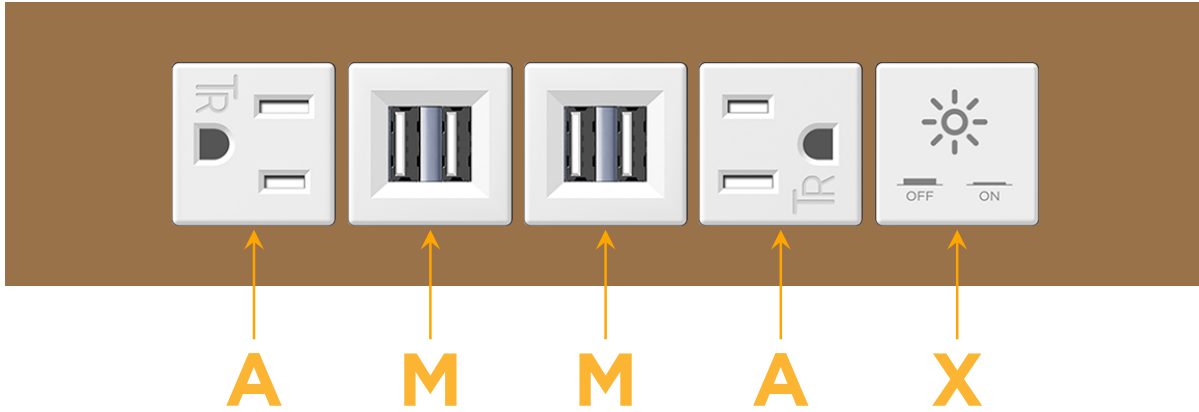

Trim Plate Finish: **ARCHITECTURAL BRONZE (ABS)**

Custom Finishes Available

M-POWER-5TW-AMMAX-BZ5ATP

Features:

Module/Port Options:

- A** Tamper Resistant AC Receptacle
- E** USB-A & USB-C (20W)
- M** Double USB-A (Fast Charging Ports - 18W)
- H** HDMI
- 6** CAT 6
- 12** RJ 12
- X** Switched AC
- Y** 3-Way Switch (Low Voltage)
- V** USB-C (45W High Speed Charging Port)
- S** USB-C (25W High Speed Charging Port)
- R** Switched AC (Rocker Switch)
- D** Dimmer Switch

Plug:

Supplied with Low Profile Flat 45° Angle 120 VAC Plug

Optional Standard Straight 120 VAC Plug

Optional Straight 120 VAC Pass-through Plug

- CLEAN, COMPACT DESIGN
- STREAMLINED
- LOW PROFILE
- SIDE-EXITING CORDS
- PLUG & PLAY
- 6' AC CORD & PLUG (FLAT PLUG STANDARD)
- CUSTOMIZABLE CONFIGURATIONS AND FINISHES
- UL LISTED FOR MOUNTING IN FURNITURE
- 15A

M-POWER-5T

AC POWER & DATA CONNECTIVITY SOLUTION

M-POWER-5TW-AMMAX-BZ5ATP

Specs:

Modules/Ports:

- A** Tamper Resistant AC Receptacle
- M** Double USB-A (Fast Charging Ports - 18W)
- X** Switched AC

A M X

Distributed by