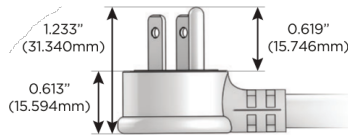

M-POWER-5T

AC POWER & DATA CONNECTIVITY SOLUTION

M-POWER-5TW-AMMAX-BZ5AATP

Specs:

Modules/Ports:

- A** Tamper Resistant AC Receptacle
- M** Double USB-A (Fast Charging Ports - 18W)
- X** Switched AC

A M X

Distributed by