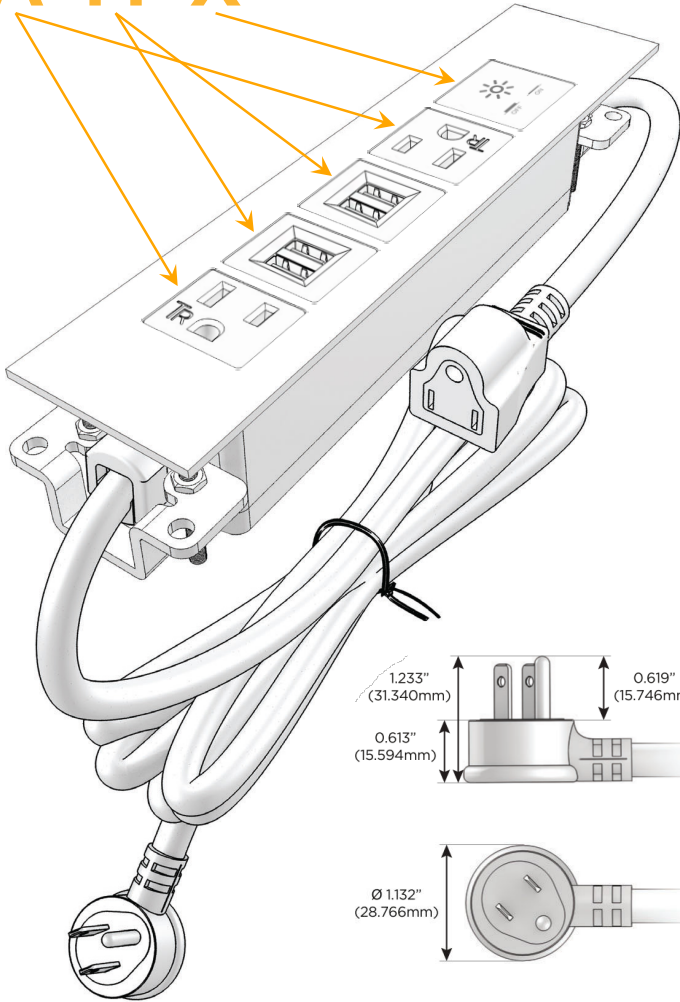

Trim Plate Finish: **ANTIQUED ARCHITECTURAL BRONZE (ABS)**

Custom Finishes Available

M-POWER-5TW-AMMAX-BZ5AATP

Features:

Module/Port Options:

- A** Tamper Resistant AC Receptacle
- E** USB-A & USB-C (20W)
- M** Double USB-A (Fast Charging Ports - 18W)
- H** HDMI
- 6** CAT 6
- 12** RJ 12
- X** Switched AC
- Y** 3-Way Switch (Low Voltage)
- V** USB-C (45W High Speed Charging Port)
- S** USB-C (25W High Speed Charging Port)
- R** Switched AC (Rocker Switch)
- D** Dimmer Switch

Plug:

Supplied with Low Profile Flat 45° Angle 120 VAC Plug

Optional Standard Straight 120 VAC Plug

Optional Straight 120 VAC Pass-through Plug

- CLEAN, COMPACT DESIGN
- STREAMLINED
- LOW PROFILE
- SIDE-EXITING CORDS
- PLUG & PLAY
- 6' AC CORD & PLUG (FLAT PLUG STANDARD)
- CUSTOMIZABLE CONFIGURATIONS AND FINISHES
- UL LISTED FOR MOUNTING IN FURNITURE
- 15A

M-POWER-5T

AC POWER & DATA CONNECTIVITY SOLUTION

M-POWER-5TW-AMMAX-BZ5AATP

Specs:

Modules/Ports:

- A** Tamper Resistant AC Receptacle
- M** Double USB-A (Fast Charging Ports - 18W)
- X** Switched AC

A M X

Distributed by