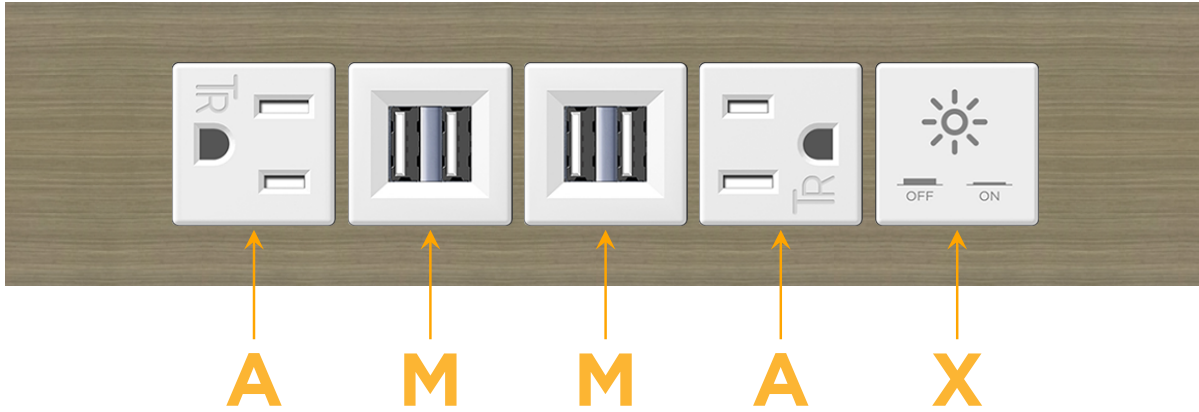

Trim Plate Finish: **ANTIQUED ARCHITECTURAL BRONZE (ABS)**

Custom Finishes Available

M-POWER-5TW-AMMAX-BZ5AATP

Features:

Module/Port Options:

- A** Tamper Resistant AC Receptacle
- E** USB-A & USB-C (20W)
- M** Double USB-A (Fast Charging Ports - 18W)
- H** HDMI
- 6** CAT 6
- 12** RJ 12
- X** Switched AC
- Y** 3-Way Switch (Low Voltage)
- V** USB-C (45W High Speed Charging Port)
- S** USB-C (25W High Speed Charging Port)
- R** Switched AC (Rocker Switch)
- D** Dimmer Switch

Plug:

Supplied with Low Profile Flat 45° Angle 120 VAC Plug

Optional Standard Straight 120 VAC Plug

Optional Straight 120 VAC Pass-through Plug

- CLEAN, COMPACT DESIGN
- STREAMLINED
- LOW PROFILE
- SIDE-EXITING CORDS
- PLUG & PLAY
- 6' AC CORD & PLUG (FLAT PLUG STANDARD)
- CUSTOMIZABLE CONFIGURATIONS AND FINISHES
- UL LISTED FOR MOUNTING IN FURNITURE
- 15A

M-POWER-5T

AC POWER & DATA CONNECTIVITY SOLUTION

M-POWER-5TW-AMMAX-BZ5AATP

Specs:

Modules/Ports:

- A** Tamper Resistant AC Receptacle
- M** Double USB-A (Fast Charging Ports - 18W)
- X** Switched AC

A M X

Distributed by