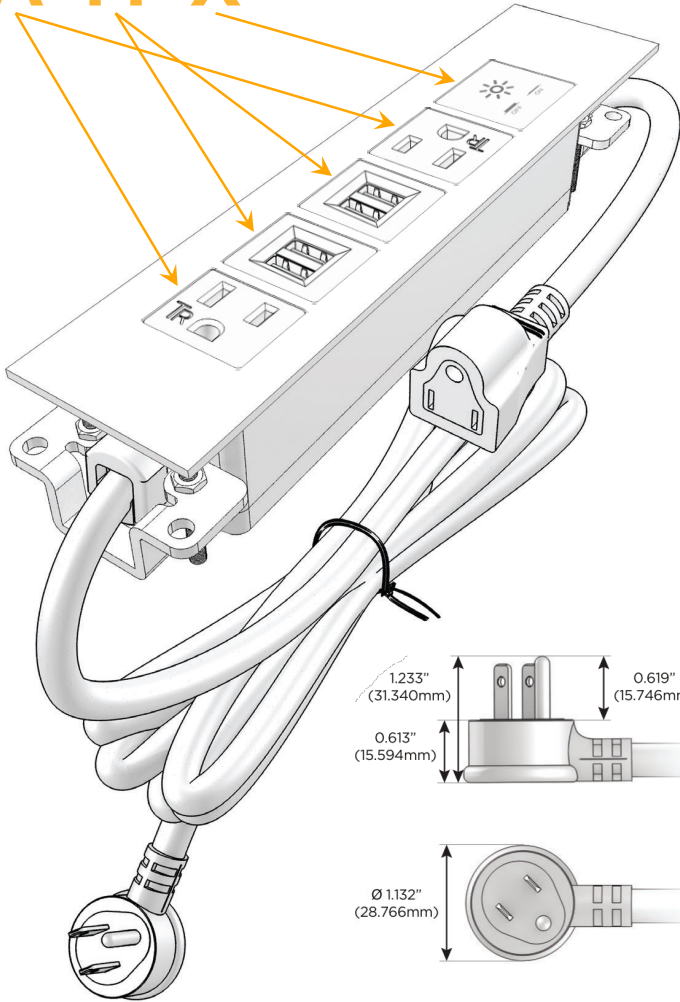

### Module/Port Options:

- A** Tamper Resistant AC Receptacle
- E** USB-A & USB-C (20W)
- M** Double USB-A (Fast Charging Ports - 18W)
- H** HDMI
- 6** CAT 6
- 12** RJ 12
- X** Switched AC
- Y** 3-Way Switch (Low Voltage)
- V** USB-C (45W High Speed Charging Port)
- S** USB-C (25W High Speed Charging Port)
- R** Switched AC (Rocker Switch)
- D** Dimmer Switch

### Plug:

Supplied with Low Profile Flat 45° Angle 120 VAC Plug

Optional Standard Straight 120 VAC Plug

Optional Straight 120 VAC Pass-through Plug

- CLEAN, COMPACT DESIGN
- STREAMLINED
- LOW PROFILE
- SIDE-EXITING CORDS
- PLUG & PLAY
- 6' AC CORD & PLUG (FLAT PLUG STANDARD)
- CUSTOMIZABLE CONFIGURATIONS AND FINISHES
- UL LISTED FOR MOUNTING IN FURNITURE
- 15A

## AC POWER & DATA CONNECTIVITY SOLUTION

M-POWER-5TW-AMMAX-BZ4TP

Specs:

**Modules/Ports:**

- A** Tamper Resistant AC Receptacle
- M** Double USB-A (Fast Charging Ports - 18W)
- X** Switched AC

**A M X**

Distributed by