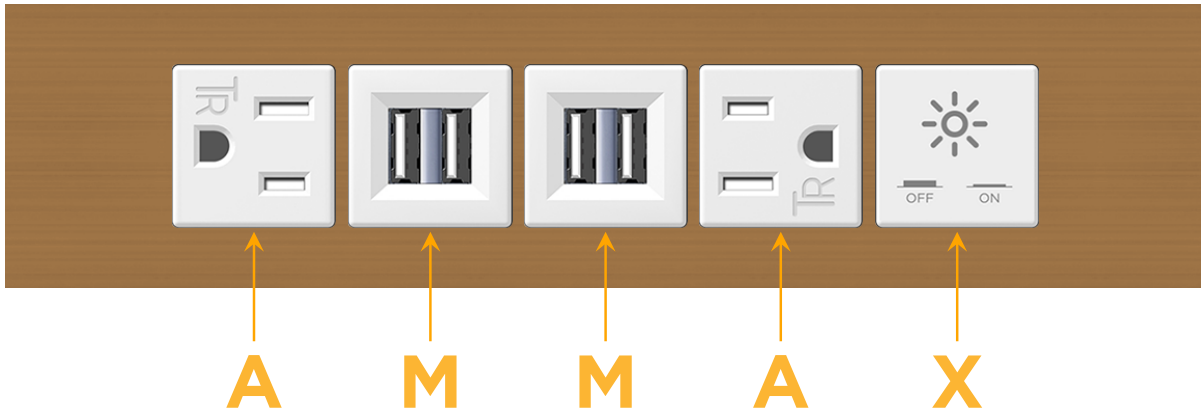

M-POWER-5T

AC POWER & DATA CONNECTIVITY SOLUTION

M-POWER-5TW-AMMAX-BZ4TP

Distributed by

Mormax Company, Inc.

8 Westchester Plaza

Elmsford, NY 10523

914-699-0101

sales@mormax.com

mormax.com

Metro Light & Power's line of power & data solutions offers sophisticated design elements combined with greater ease of installation. Streamlined and low-profile, enhanced by side-exiting cords, our outlets advance the industry with their cutting edge look and feel. We believe flexibility is key, and we provide a variety of mounting options, including the ability to mount in limited spaces. Our outlets are available in many finishes and configurations, in addition to a custom color and finish capability for our clients.

Trim Plate Finish: **SOLID BRONZE BRUSHED**

Custom Finishes Available

M-POWER-5TW-AMMAX-BZ4TP

Features:

Module/Port Options:

- **A** Tamper Resistant AC Receptacle
- **E** USB-A & USB-C (20W)
- **M** Double USB-A (Fast Charging Ports - 18W)
- **H** HDMI
- **6** CAT 6
- **12** RJ 12
- **X** Switched AC
- **Y** 3-Way Switch (Low Voltage)
- **V** USB-C (45W High Speed Charging Port)
- **S** USB-C (25W High Speed Charging Port)
- **R** Switched AC (Rocker Switch)
- **D** Dimmer Switch

Plug:

Supplied with Low Profile Flat 45° Angle 120 VAC Plug

Optional Standard Straight 120 VAC Plug

Optional Straight 120 VAC Pass-through Plug

- CLEAN, COMPACT DESIGN
- STREAMLINED
- LOW PROFILE
- SIDE-EXITING CORDS
- PLUG & PLAY
- 6' AC CORD & PLUG (FLAT PLUG STANDARD)
- CUSTOMIZABLE CONFIGURATIONS AND FINISHES
- UL LISTED FOR MOUNTING IN FURNITURE
- 15A