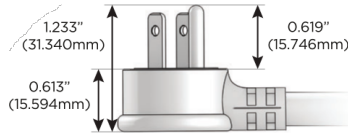

## AC POWER & DATA CONNECTIVITY SOLUTION

M-POWER-5TW-AMMAX-BZ4TP

Specs:

**Modules/Ports:**

- A** Tamper Resistant AC Receptacle
- M** Double USB-A (Fast Charging Ports - 18W)
- X** Switched AC

**A M X**

Distributed by