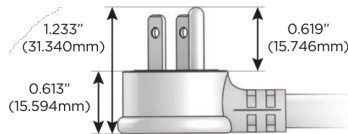

### Plug:

Supplied with Low Profile Flat 45° Angle 120 VAC Plug

Optional Standard Straight 120 VAC Plug

Optional Straight 120 VAC Pass-through Plug

- CLEAN, COMPACT DESIGN
- STREAMLINED
- LOW PROFILE
- SIDE-EXITING CORDS
- PLUG & PLAY
- 6' AC CORD & PLUG (FLAT PLUG STANDARD)
- CUSTOMIZABLE CONFIGURATIONS AND FINISHES
- UL LISTED FOR MOUNTING IN FURNITURE
- 15A

# M-POWER-5T

AC POWER & DATA CONNECTIVITY SOLUTION

M-POWER-5TW-AMMAX-BRTP

Specs:

**Modules/Ports:**

- A** Tamper Resistant AC Receptacle
- M** Double USB-A (Fast Charging Ports - 18W)
- X** Switched AC

**A M X**