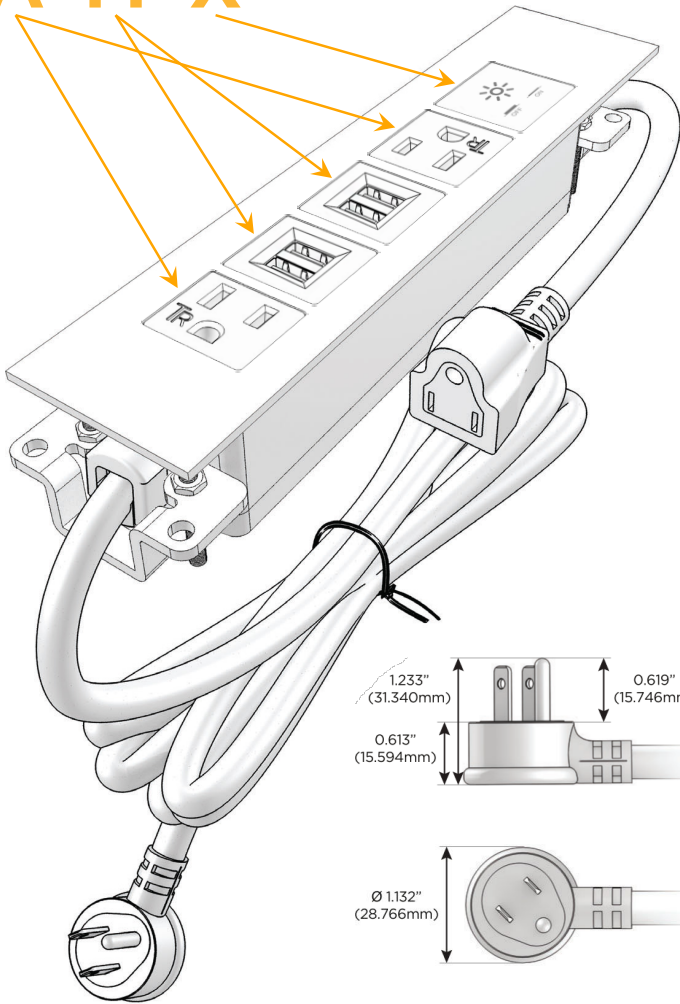

### Module/Port Options:

- A** Tamper Resistant AC Receptacle
- E** USB-A & USB-C (20W)
- M** Double USB-A (Fast Charging Ports - 18W)
- H** HDMI
- 6** CAT 6
- 12** RJ 12
- X** Switched AC
- Y** 3-Way Switch (Low Voltage)
- V** USB-C (45W High Speed Charging Port)
- S** USB-C (25W High Speed Charging Port)
- R** Switched AC (Rocker Switch)
- D** Dimmer Switch

### Plug:

Supplied with Low Profile Flat 45° Angle 120 VAC Plug

Optional Standard Straight 120 VAC Plug

Optional Straight 120 VAC Pass-through Plug

- CLEAN, COMPACT DESIGN
- STREAMLINED
- LOW PROFILE
- SIDE-EXITING CORDS
- PLUG & PLAY
- 6' AC CORD & PLUG (FLAT PLUG STANDARD)
- CUSTOMIZABLE CONFIGURATIONS AND FINISHES
- UL LISTED FOR MOUNTING IN FURNITURE
- 15A

# M-POWER-5T

AC POWER & DATA CONNECTIVITY SOLUTION

M-POWER-5TW-AMMAX-BRTP

Specs:

**Modules/Ports:**

- A** Tamper Resistant AC Receptacle
- M** Double USB-A (Fast Charging Ports - 18W)
- X** Switched AC

**A M X**