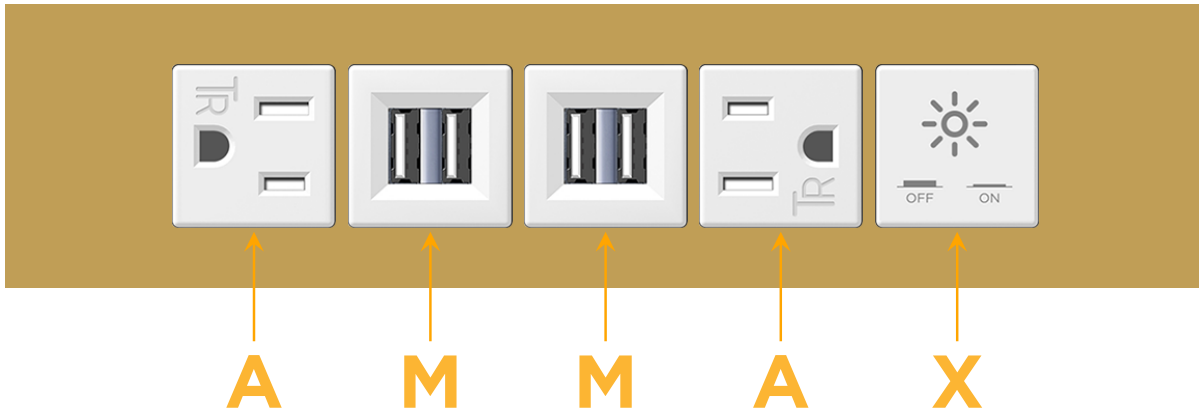

M-POWER-5T

AC POWER & DATA CONNECTIVITY SOLUTION

M-POWER-5TW-AMMAX-BRTP

Distributed by

Mormax Company, Inc.

8 Westchester Plaza

Elmsford, NY 10523

914-699-0101

sales@mormax.com

mormax.com

Metro Light & Power's line of power & data solutions offers sophisticated design elements combined with greater ease of installation. Streamlined and low-profile, enhanced by side-exiting cords, our outlets advance the industry with their cutting edge look and feel. We believe flexibility is key, and we provide a variety of mounting options, including the ability to mount in limited spaces. Our outlets are available in many finishes and configurations, in addition to a custom color and finish capability for our clients.

Trim Plate Finish: **SOLID BRASS**

Custom Finishes Available

M-POWER-5TW-AMMAX-BRTP

Features:

Module/Port Options:

- **A** Tamper Resistant AC Receptacle
- **E** USB-A & USB-C (20W)
- **M** Double USB-A (Fast Charging Ports - 18W)
- **H** HDMI
- **6** CAT 6
- **12** RJ 12
- **X** Switched AC
- **Y** 3-Way Switch (Low Voltage)
- **V** USB-C (45W High Speed Charging Port)
- **S** USB-C (25W High Speed Charging Port)
- **R** Switched AC (Rocker Switch)
- **D** Dimmer Switch

Plug:

Supplied with Low Profile Flat 45° Angle 120 VAC Plug

Optional Standard Straight 120 VAC Plug

Optional Straight 120 VAC Pass-through Plug

- CLEAN, COMPACT DESIGN
- STREAMLINED
- LOW PROFILE
- SIDE-EXITING CORDS
- PLUG & PLAY
- 6' AC CORD & PLUG (FLAT PLUG STANDARD)
- CUSTOMIZABLE CONFIGURATIONS AND FINISHES
- UL LISTED FOR MOUNTING IN FURNITURE
- 15A