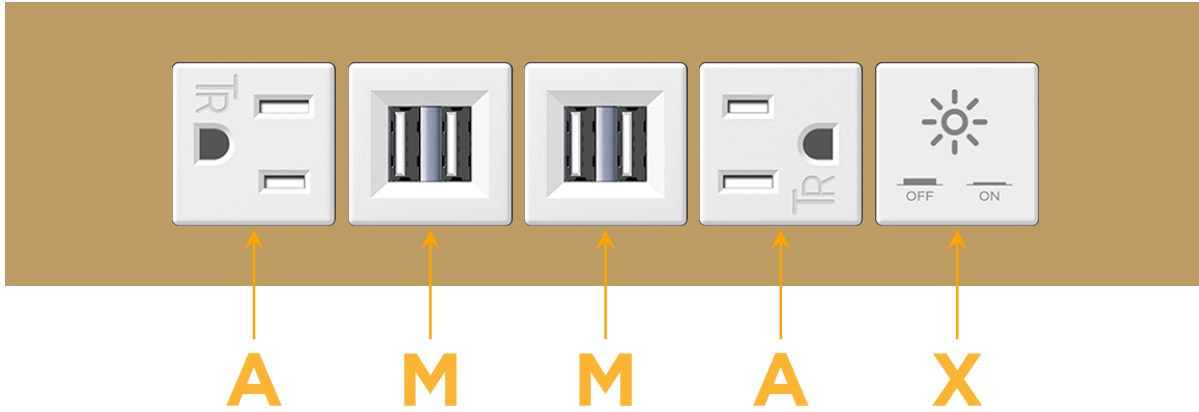

Trim Plate Finish: **BRASS (ABS)**

Custom Finishes Available

M-POWER-5TW-AMMAX-BRATP

Features:

Module/Port Options:

- A** Tamper Resistant AC Receptacle
- E** USB-A & USB-C (20W)
- M** Double USB-A (Fast Charging Ports - 18W)
- H** HDMI
- 6** CAT 6
- 12** RJ 12
- X** Switched AC
- Y** 3-Way Switch (Low Voltage)
- V** USB-C (45W High Speed Charging Port)
- S** USB-C (25W High Speed Charging Port)
- R** Switched AC (Rocker Switch)
- D** Dimmer Switch

Plug:

Supplied with Low Profile Flat 45° Angle 120 VAC Plug

Optional Standard Straight 120 VAC Plug

Optional Straight 120 VAC Pass-through Plug

- CLEAN, COMPACT DESIGN
- STREAMLINED
- LOW PROFILE
- SIDE-EXITING CORDS
- PLUG & PLAY
- 6' AC CORD & PLUG (FLAT PLUG STANDARD)
- CUSTOMIZABLE CONFIGURATIONS AND FINISHES
- UL LISTED FOR MOUNTING IN FURNITURE
- 15A

M-POWER-5T

AC POWER & DATA CONNECTIVITY SOLUTION

M-POWER-5TW-AMMAX-BRATP

Specs:

Modules/Ports:

- A** Tamper Resistant AC Receptacle
- M** Double USB-A (Fast Charging Ports - 18W)
- X** Switched AC

A M X

Distributed by