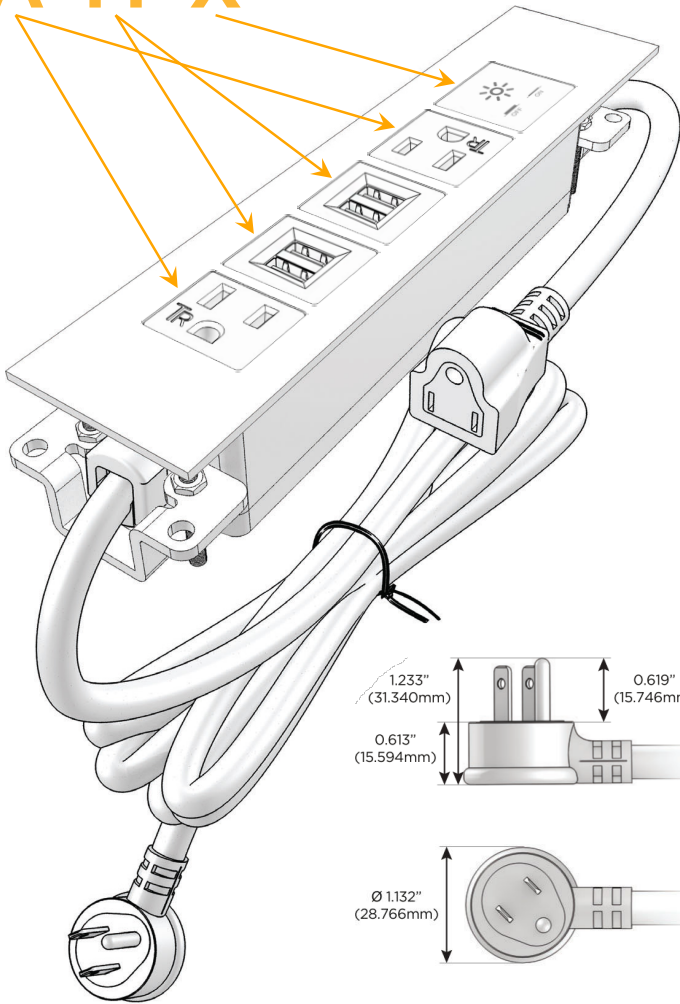

Trim Plate Finish: **BRASS (ABS)**

Custom Finishes Available

M-POWER-5TW-AMMAX-BRATP

Features:

Module/Port Options:

- A** Tamper Resistant AC Receptacle
- E** USB-A & USB-C (20W)
- M** Double USB-A (Fast Charging Ports - 18W)
- H** HDMI
- 6** CAT 6
- 12** RJ 12
- X** Switched AC
- Y** 3-Way Switch (Low Voltage)
- V** USB-C (45W High Speed Charging Port)
- S** USB-C (25W High Speed Charging Port)
- R** Switched AC (Rocker Switch)
- D** Dimmer Switch

Plug:

Supplied with Low Profile Flat 45° Angle 120 VAC Plug

Optional Standard Straight 120 VAC Plug

Optional Straight 120 VAC Pass-through Plug

- CLEAN, COMPACT DESIGN
- STREAMLINED
- LOW PROFILE
- SIDE-EXITING CORDS
- PLUG & PLAY
- 6' AC CORD & PLUG (FLAT PLUG STANDARD)
- CUSTOMIZABLE CONFIGURATIONS AND FINISHES
- UL LISTED FOR MOUNTING IN FURNITURE
- 15A

M-POWER-5T

AC POWER & DATA CONNECTIVITY SOLUTION

M-POWER-5TW-AMMAX-BRATP

Specs:

Modules/Ports:

- A** Tamper Resistant AC Receptacle
- M** Double USB-A (Fast Charging Ports - 18W)
- X** Switched AC

A M X

Distributed by