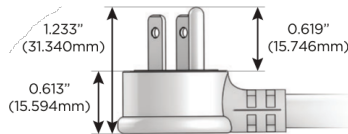

Plug:

Supplied with Low Profile Flat 45° Angle 120 VAC Plug

Optional Standard Straight 120 VAC Plug

Optional Straight 120 VAC Pass-through Plug

- CLEAN, COMPACT DESIGN
- STREAMLINED
- LOW PROFILE
- SIDE-EXITING CORDS
- PLUG & PLAY
- 6' AC CORD & PLUG (FLAT PLUG STANDARD)
- CUSTOMIZABLE CONFIGURATIONS AND FINISHES
- UL LISTED FOR MOUNTING IN FURNITURE
- 15A

M-POWER-5T

AC POWER & DATA CONNECTIVITY SOLUTION

M-POWER-5TW-AMMAX-BRATP

Specs:

Modules/Ports:

- A** Tamper Resistant AC Receptacle
- M** Double USB-A (Fast Charging Ports - 18W)
- X** Switched AC

A M X

Distributed by