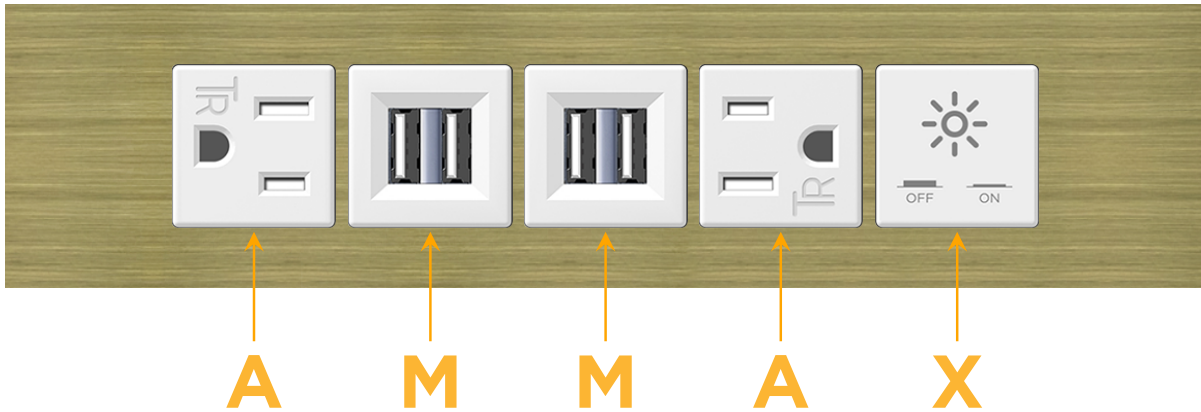

Trim Plate Finish: **BRASS ANTIQUED (ABS)**

Custom Finishes Available

M-POWER-5TW-AMMAX-BRAATP

Features:

Module/Port Options:

- A** Tamper Resistant AC Receptacle
- E** USB-A & USB-C (20W)
- M** Double USB-A (Fast Charging Ports - 18W)
- H** HDMI
- 6** CAT 6
- 12** RJ 12
- X** Switched AC
- Y** 3-Way Switch (Low Voltage)
- V** USB-C (45W High Speed Charging Port)
- S** USB-C (25W High Speed Charging Port)
- R** Switched AC (Rocker Switch)
- D** Dimmer Switch

Plug:

Supplied with Low Profile Flat 45° Angle 120 VAC Plug

Optional Standard Straight 120 VAC Plug

Optional Straight 120 VAC Pass-through Plug

- CLEAN, COMPACT DESIGN
- STREAMLINED
- LOW PROFILE
- SIDE-EXITING CORDS
- PLUG & PLAY
- 6' AC CORD & PLUG (FLAT PLUG STANDARD)
- CUSTOMIZABLE CONFIGURATIONS AND FINISHES
- UL LISTED FOR MOUNTING IN FURNITURE
- 15A

M-POWER-5T

AC POWER & DATA CONNECTIVITY SOLUTION

M-POWER-5TW-AMMAX-BRAATP

Specs:

Modules/Ports:

- A** Tamper Resistant AC Receptacle
- M** Double USB-A (Fast Charging Ports - 18W)
- X** Switched AC

A M X

Distributed by