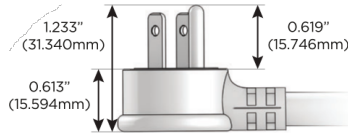

M-POWER-5T

AC POWER & DATA CONNECTIVITY SOLUTION

M-POWER-5TW-AMMAX-BRAATP

Specs:

Modules/Ports:

- A** Tamper Resistant AC Receptacle
- M** Double USB-A (Fast Charging Ports - 18W)
- X** Switched AC

A M X

Distributed by