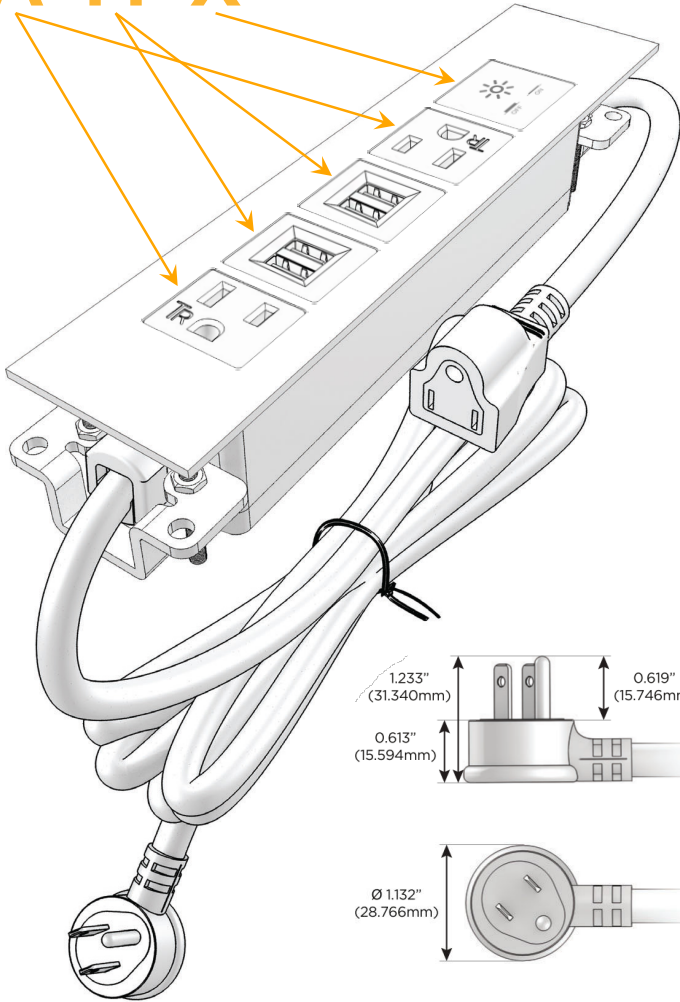

Trim Plate Finish: **BRASS ANTIQUED (ABS)**

Custom Finishes Available

M-POWER-5TW-AMMAX-BRAATP

Features:

Module/Port Options:

- A** Tamper Resistant AC Receptacle
- E** USB-A & USB-C (20W)
- M** Double USB-A (Fast Charging Ports - 18W)
- H** HDMI
- 6** CAT 6
- 12** RJ 12
- X** Switched AC
- Y** 3-Way Switch (Low Voltage)
- V** USB-C (45W High Speed Charging Port)
- S** USB-C (25W High Speed Charging Port)
- R** Switched AC (Rocker Switch)
- D** Dimmer Switch

Plug:

Supplied with Low Profile Flat 45° Angle 120 VAC Plug

Optional Standard Straight 120 VAC Plug

Optional Straight 120 VAC Pass-through Plug

- CLEAN, COMPACT DESIGN
- STREAMLINED
- LOW PROFILE
- SIDE-EXITING CORDS
- PLUG & PLAY
- 6' AC CORD & PLUG (FLAT PLUG STANDARD)
- CUSTOMIZABLE CONFIGURATIONS AND FINISHES
- UL LISTED FOR MOUNTING IN FURNITURE
- 15A

M-POWER-5T

AC POWER & DATA CONNECTIVITY SOLUTION

M-POWER-5TW-AMMAX-BRAATP

Specs:

Modules/Ports:

- A** Tamper Resistant AC Receptacle
- M** Double USB-A (Fast Charging Ports - 18W)
- X** Switched AC

A M X

Distributed by