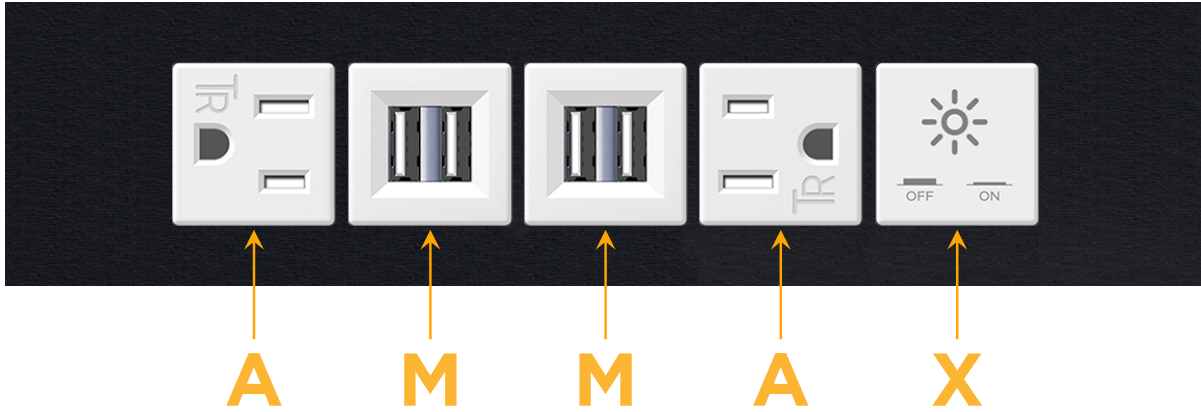

Trim Plate Finish: **BLACK (ABS)**

Custom Finishes Available

M-POWER-5TW-AMMAX-BATP

Features:

**Module/Port Options:**

- A** Tamper Resistant AC Receptacle
- E** USB-A & USB-C (20W)
- M** Double USB-A (Fast Charging Ports - 18W)
- H** HDMI
- 6** CAT 6
- 12** RJ 12
- X** Switched AC
- Y** 3-Way Switch (Low Voltage)
- V** USB-C (45W High Speed Charging Port)
- S** USB-C (25W High Speed Charging Port)
- R** Switched AC (Rocker Switch)
- D** Dimmer Switch

**Plug:**

Supplied with Low Profile Flat 45° Angle 120 VAC Plug

Optional Standard Straight 120 VAC Plug

Optional Straight 120 VAC Pass-through Plug

- CLEAN, COMPACT DESIGN
- STREAMLINED
- LOW PROFILE
- SIDE-EXITING CORDS
- PLUG & PLAY
- 6' AC CORD & PLUG (FLAT PLUG STANDARD)
- CUSTOMIZABLE CONFIGURATIONS AND FINISHES
- UL LISTED FOR MOUNTING IN FURNITURE
- 15A

# M-POWER-5T

AC POWER & DATA CONNECTIVITY SOLUTION

M-POWER-5TW-AMMAX-BATP

Specs:

**Modules/Ports:**

- A** Tamper Resistant AC Receptacle
- M** Double USB-A (Fast Charging Ports - 18W)
- X** Switched AC

**A M X**