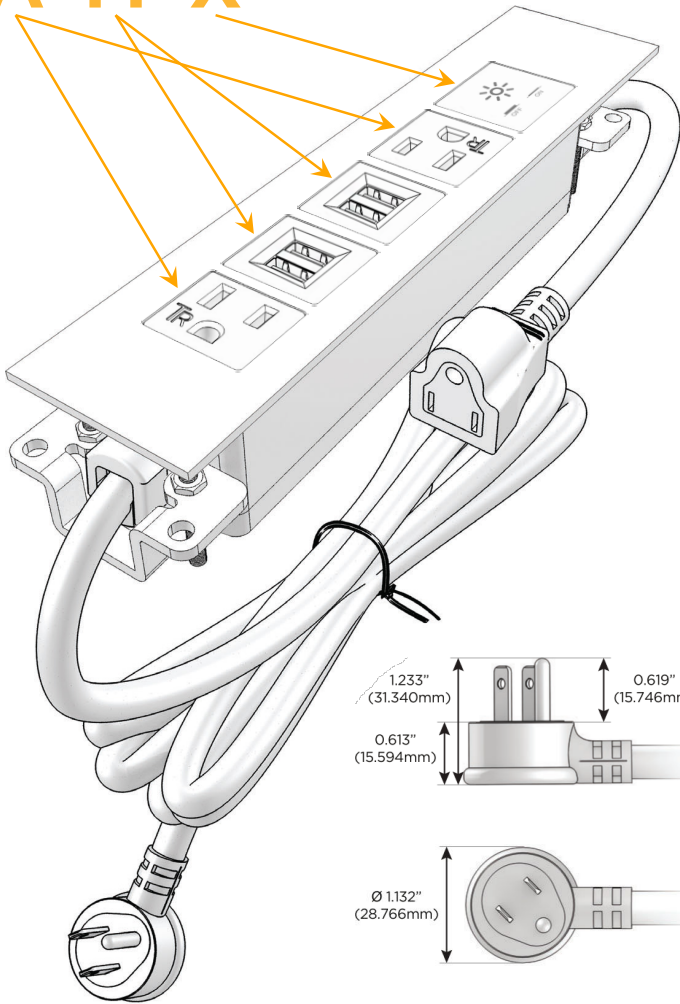

Trim Plate Finish: **BLACK (ABS)**

Custom Finishes Available

M-POWER-5TW-AMMAX-BATP

Features:

**Module/Port Options:**

- A** Tamper Resistant AC Receptacle
- E** USB-A & USB-C (20W)
- M** Double USB-A (Fast Charging Ports - 18W)
- H** HDMI
- 6** CAT 6
- 12** RJ 12
- X** Switched AC
- Y** 3-Way Switch (Low Voltage)
- V** USB-C (45W High Speed Charging Port)
- S** USB-C (25W High Speed Charging Port)
- R** Switched AC (Rocker Switch)
- D** Dimmer Switch

**Plug:**

Supplied with Low Profile Flat 45° Angle 120 VAC Plug

Optional Standard Straight 120 VAC Plug

Optional Straight 120 VAC Pass-through Plug

- CLEAN, COMPACT DESIGN
- STREAMLINED
- LOW PROFILE
- SIDE-EXITING CORDS
- PLUG & PLAY
- 6' AC CORD & PLUG (FLAT PLUG STANDARD)
- CUSTOMIZABLE CONFIGURATIONS AND FINISHES
- UL LISTED FOR MOUNTING IN FURNITURE
- 15A

# M-POWER-5T

AC POWER & DATA CONNECTIVITY SOLUTION

M-POWER-5TW-AMMAX-BATP

Specs:

**Modules/Ports:**

- A** Tamper Resistant AC Receptacle
- M** Double USB-A (Fast Charging Ports - 18W)
- X** Switched AC

**A M X**