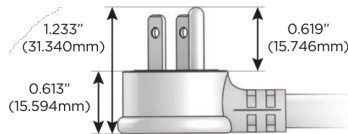

# M-POWER-5T

AC POWER & DATA CONNECTIVITY SOLUTION

M-POWER-5TW-AMMAX-BATP

Specs:

**Modules/Ports:**

- A** Tamper Resistant AC Receptacle
- M** Double USB-A (Fast Charging Ports - 18W)
- X** Switched AC

**A M X**