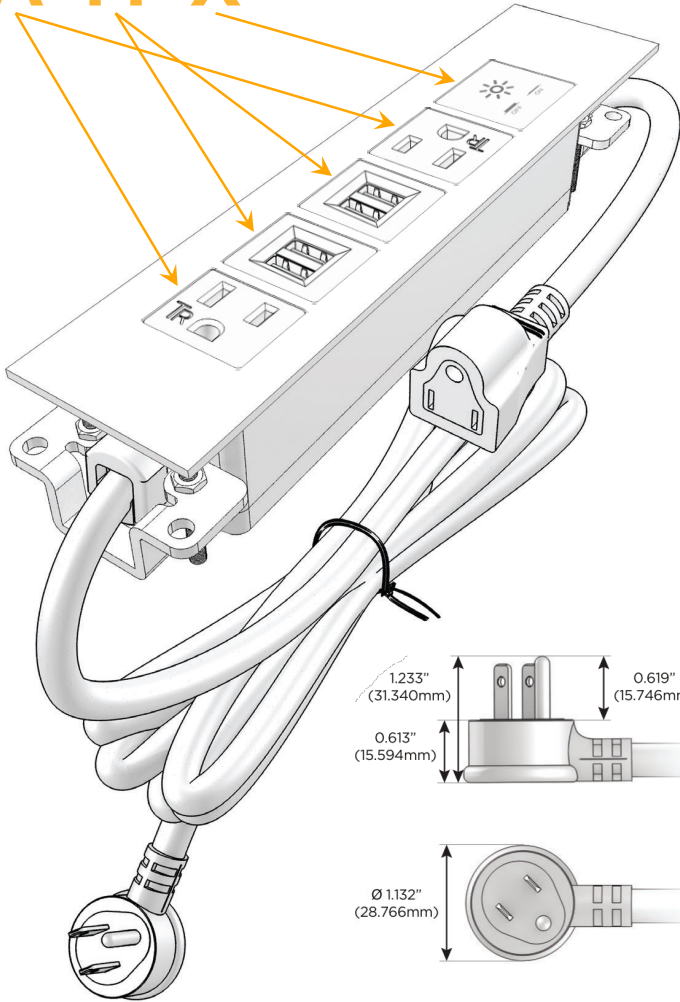

### Module/Port Options:

- A** Tamper Resistant AC Receptacle
- E** USB-A & USB-C (20W)
- M** Double USB-A (Fast Charging Ports - 18W)
- H** HDMI
- 6** CAT 6
- 12** RJ 12
- X** Switched AC
- Y** 3-Way Switch (Low Voltage)
- V** USB-C (45W High Speed Charging Port)
- S** USB-C (25W High Speed Charging Port)
- R** Switched AC (Rocker Switch)
- D** Dimmer Switch

### Plug:

Supplied with Low Profile Flat 45° Angle 120 VAC Plug

Optional Standard Straight 120 VAC Plug

Optional Straight 120 VAC Pass-through Plug

- CLEAN, COMPACT DESIGN
- STREAMLINED
- LOW PROFILE
- SIDE-EXITING CORDS
- PLUG & PLAY
- 6' AC CORD & PLUG (FLAT PLUG STANDARD)
- CUSTOMIZABLE CONFIGURATIONS AND FINISHES
- UL LISTED FOR MOUNTING IN FURNITURE
- 15A

## AC POWER & DATA CONNECTIVITY SOLUTION

M-POWER-5TW-AMMAX-B2ATP

Specs:

**Modules/Ports:**

- A** Tamper Resistant AC Receptacle
- M** Double USB-A (Fast Charging Ports - 18W)
- X** Switched AC

**A M X**

Distributed by