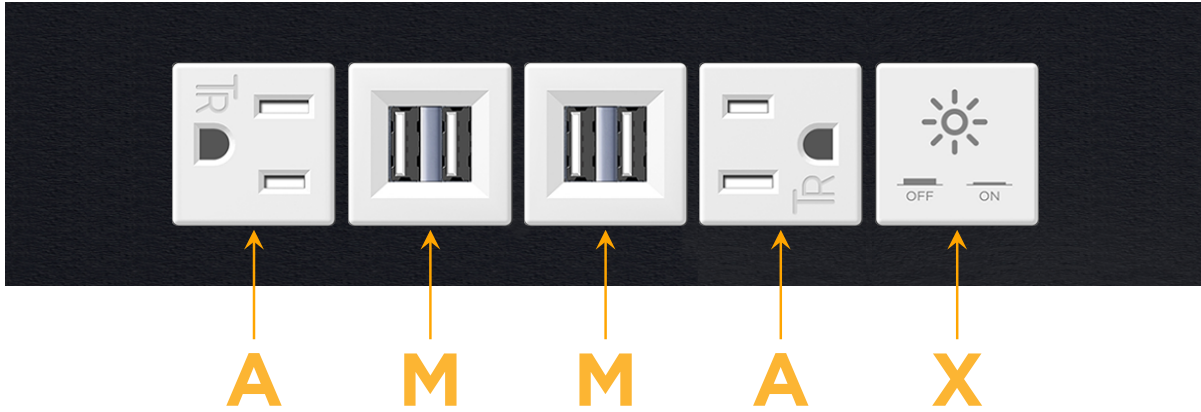

M-POWER-5T

AC POWER & DATA CONNECTIVITY SOLUTION

M-POWER-5TW-AMMAX-B2ATP

Distributed by

Mormax Company, Inc.

8 Westchester Plaza

Elmsford, NY 10523

914-699-0101

sales@mormax.com

mormax.com

Metro Light & Power's line of power & data solutions offers sophisticated design elements combined with greater ease of installation. Streamlined and low-profile, enhanced by side-exiting cords, our outlets advance the industry with their cutting edge look and feel. We believe flexibility is key, and we provide a variety of mounting options, including the ability to mount in limited spaces. Our outlets are available in many finishes and configurations, in addition to a custom color and finish capability for our clients.

Trim Plate Finish: **SATIN BLACK (ABS)**

Custom Finishes Available

M-POWER-5TW-AMMAX-B2ATP

Features:

Module/Port Options:

- **A** Tamper Resistant AC Receptacle
- **E** USB-A & USB-C (20W)
- **M** Double USB-A (Fast Charging Ports - 18W)
- **H** HDMI
- **6** CAT 6
- **12** RJ 12
- **X** Switched AC
- **Y** 3-Way Switch (Low Voltage)
- **V** USB-C (45W High Speed Charging Port)
- **S** USB-C (25W High Speed Charging Port)
- **R** Switched AC (Rocker Switch)
- **D** Dimmer Switch

Plug:

Supplied with Low Profile Flat 45° Angle 120 VAC Plug

Optional Standard Straight 120 VAC Plug

Optional Straight 120 VAC Pass-through Plug

- CLEAN, COMPACT DESIGN
- STREAMLINED
- LOW PROFILE
- SIDE-EXITING CORDS
- PLUG & PLAY
- 6' AC CORD & PLUG (FLAT PLUG STANDARD)
- CUSTOMIZABLE CONFIGURATIONS AND FINISHES
- UL LISTED FOR MOUNTING IN FURNITURE
- 15A