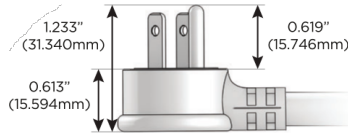

## AC POWER & DATA CONNECTIVITY SOLUTION

M-POWER-5TW-AMMAX-B2ATP

Specs:

**Modules/Ports:**

- A** Tamper Resistant AC Receptacle
- M** Double USB-A (Fast Charging Ports - 18W)
- X** Switched AC

**A M X**

Distributed by