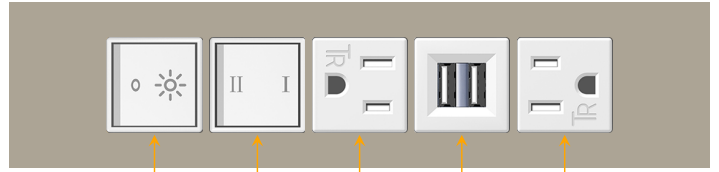

Trim Plate Finish: **SATIN NICKEL (ABS)**

Custom Finishes Available

M-POWER-5TW-AMAYR-SATP(2)

A M A Y R

R Y A M A

Features:

Module/Port Options:

- A** Tamper Resistant AC Receptacle
- E** USB-A & USB-C (20W)
- M** Double USB-A (Fast Charging Ports - 18W)
- H** HDMI
- 6** CAT 6
- 12** RJ 12
- X** Switched AC
- Y** 3-Way Switch (Low Voltage)
- V** USB-C (45W High Speed Charging Port)
- S** USB-C (25W High Speed Charging Port)
- R** Switched AC (Rocker Switch)
- D** Dimmer Switch

Plug:

Supplied with Low Profile Flat 45° Angle 120 VAC Plug

Optional Standard Straight 120 VAC Plug

Optional Straight 120 VAC Pass-through Plug

- CLEAN, COMPACT DESIGN
- STREAMLINED
- LOW PROFILE
- SIDE-EXITING CORDS
- PLUG & PLAY
- 6' AC CORD & PLUG (FLAT PLUG STANDARD)
- CUSTOMIZABLE CONFIGURATIONS AND FINISHES
- UL LISTED FOR MOUNTING IN FURNITURE
- 15A