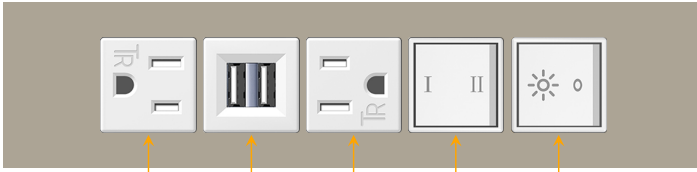

Trim Plate Finish: **SATIN NICKEL (ABS)**

Custom Finishes Available

M-POWER-5TW-AMAYR-SATP(2)

A M A Y R

R Y A M A

Features:

Module/Port Options:

- A** Tamper Resistant AC Receptacle
- E** USB-A & USB-C (20W)
- M** Double USB-A (Fast Charging Ports - 18W)
- H** HDMI
- 6** CAT 6
- 12** RJ 12
- X** Switched AC
- Y** 3-Way Switch (Low Voltage)
- V** USB-C (45W High Speed Charging Port)
- S** USB-C (25W High Speed Charging Port)
- R** Switched AC (Rocker Switch)
- D** Dimmer Switch

Plug:

Supplied with Low Profile Flat 45° Angle 120 VAC Plug

Optional Standard Straight 120 VAC Plug

Optional Straight 120 VAC Pass-through Plug

- CLEAN, COMPACT DESIGN
- STREAMLINED
- LOW PROFILE
- SIDE-EXITING CORDS
- PLUG & PLAY
- 6' AC CORD & PLUG (FLAT PLUG STANDARD)
- CUSTOMIZABLE CONFIGURATIONS AND FINISHES
- UL LISTED FOR MOUNTING IN FURNITURE
- 15A