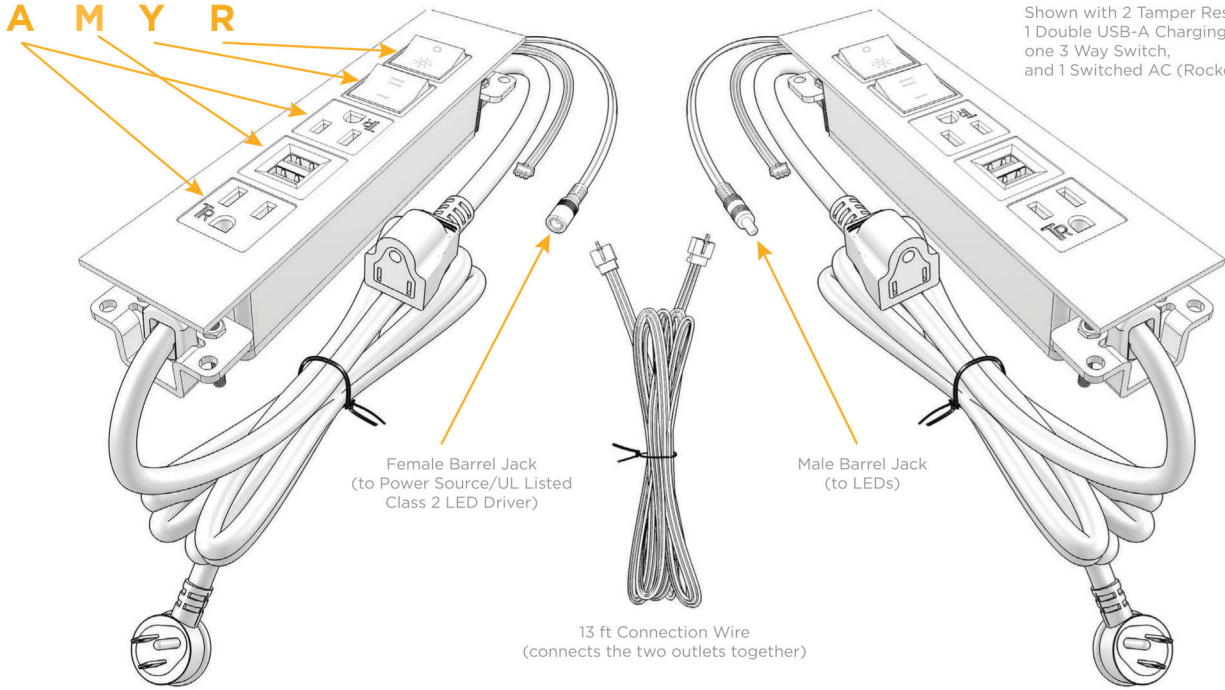

Trim Plate Finish: **SATIN NICKEL (ABS)**

Custom Finishes Available

M-POWER-5TW-AMAYR-SATP(2)

A M A Y R

R Y A M A

Features:

Module/Port Options:

- A** Tamper Resistant AC Receptacle
- E** USB-A & USB-C (20W)
- M** Double USB-A (Fast Charging Ports - 18W)
- H** HDMI
- 6** CAT 6
- 12** RJ 12
- X** Switched AC
- Y** 3-Way Switch (Low Voltage)
- V** USB-C (45W High Speed Charging Port)
- S** USB-C (25W High Speed Charging Port)
- R** Switched AC (Rocker Switch)
- D** Dimmer Switch

Plug:

Supplied with Low Profile Flat 45° Angle 120 VAC Plug

Optional Standard Straight 120 VAC Plug

Optional Straight 120 VAC Pass-through Plug

- CLEAN, COMPACT DESIGN
- STREAMLINED
- LOW PROFILE
- SIDE-EXITING CORDS
- PLUG & PLAY
- 6' AC CORD & PLUG (FLAT PLUG STANDARD)
- CUSTOMIZABLE CONFIGURATIONS AND FINISHES
- UL LISTED FOR MOUNTING IN FURNITURE
- 15A

8 Westchester Plaza

Elmsford, NY 10523

914-699-0101

sales@mormax.com

mormax.com

Specs:

Modules/Ports:

- A** Tamper Resistant AC Receptacle
- M** Double USB-A (Fast Charging Ports - 18W)
- Y** 3-Way Switch
- R** Switched AC (Rocker Switch)

A M Y R

13 ft Connection Wire
(connects the two outlets together)