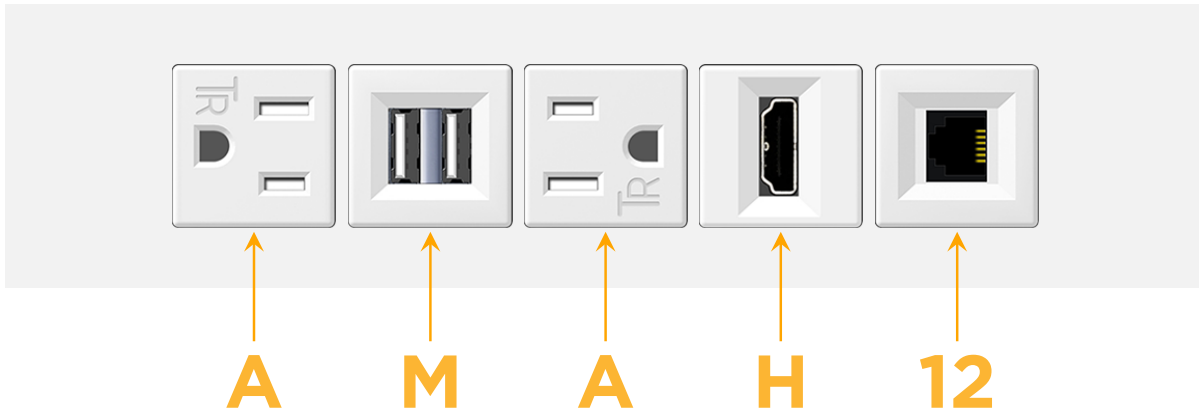

M-POWER-5T

AC POWER & DATA CONNECTIVITY SOLUTION

M-POWER-5TW-AMAH12-WATP

Distributed by

Mormax Company, Inc.

8 Westchester Plaza

Elmsford, NY 10523

914-699-0101

sales@mormax.com

mormax.com

Metro Light & Power's line of power & data solutions offers sophisticated design elements combined with greater ease of installation. Streamlined and low-profile, enhanced by side-exiting cords, our outlets advance the industry with their cutting edge look and feel. We believe flexibility is key, and we provide a variety of mounting options, including the ability to mount in limited spaces. Our outlets are available in many finishes and configurations, in addition to a custom color and finish capability for our clients.

Trim Plate Finish: **WHITE (ABS)**

Custom Finishes Available

M-POWER-5TW-AMAH12-WATP

Features:

Module/Port Options:

- **A** Tamper Resistant AC Receptacle
- **E** USB-A & USB-C (20W)
- **M** Double USB-A (Fast Charging Ports - 18W)
- **H** HDMI
- **6** CAT 6
- **12** RJ 12
- **X** Switched AC
- **Y** 3-Way Switch (Low Voltage)
- **V** USB-C (45W High Speed Charging Port)
- **S** USB-C (25W High Speed Charging Port)
- **R** Switched AC (Rocker Switch)
- **D** Dimmer Switch

Plug:

Supplied with Low Profile Flat 45° Angle 120 VAC Plug

Optional Standard Straight 120 VAC Plug

Optional Straight 120 VAC Pass-through Plug

- CLEAN, COMPACT DESIGN
- STREAMLINED
- LOW PROFILE
- SIDE-EXITING CORDS
- PLUG & PLAY
- 6' AC CORD & PLUG (FLAT PLUG STANDARD)
- CUSTOMIZABLE CONFIGURATIONS AND FINISHES
- UL LISTED FOR MOUNTING IN FURNITURE
- 15A