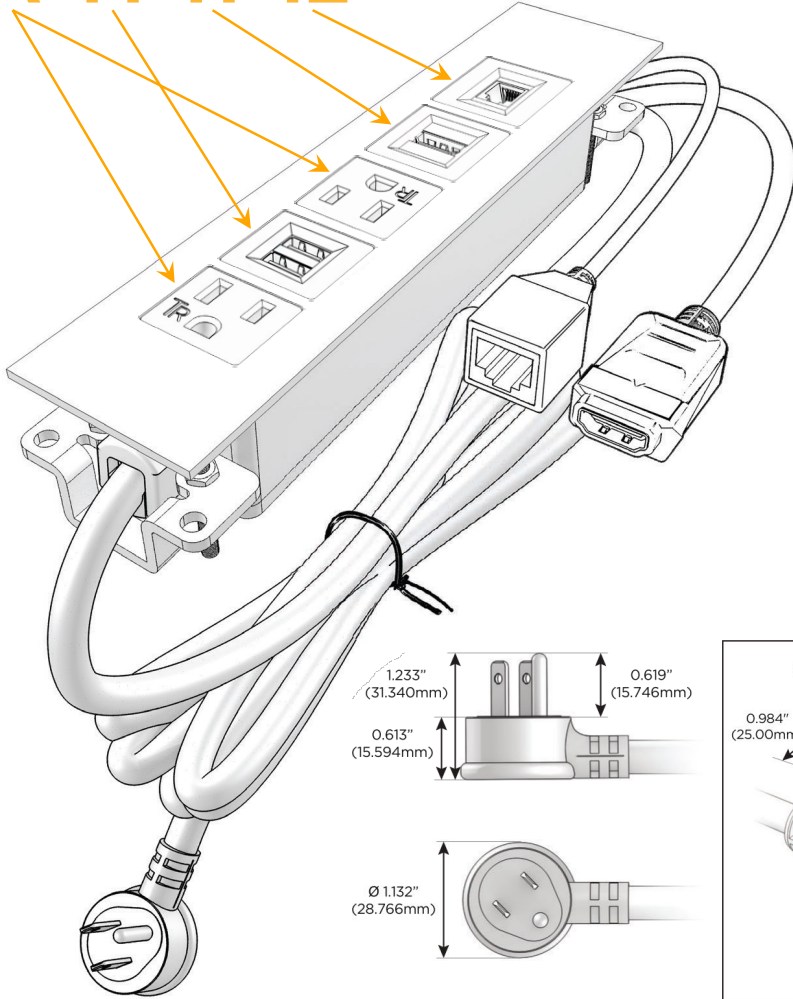

### Module/Port Options:

- A** Tamper Resistant AC Receptacle
- E** USB-A & USB-C (20W)
- M** Double USB-A (Fast Charging Ports - 18W)
- H** HDMI
- 6** CAT 6
- 12** RJ 12
- X** Switched AC
- Y** 3-Way Switch (Low Voltage)
- V** USB-C (45W High Speed Charging Port)
- S** USB-C (25W High Speed Charging Port)
- R** Switched AC (Rocker Switch)
- D** Dimmer Switch

### Plug:

Supplied with Low Profile Flat 45° Angle 120 VAC Plug

Optional Standard Straight 120 VAC Plug

Optional Straight 120 VAC Pass-through Plug

- CLEAN, COMPACT DESIGN
- STREAMLINED
- LOW PROFILE
- SIDE-EXITING CORDS
- PLUG & PLAY
- 6' AC CORD & PLUG (FLAT PLUG STANDARD)
- CUSTOMIZABLE CONFIGURATIONS AND FINISHES
- UL LISTED FOR MOUNTING IN FURNITURE
- 15A

## AC POWER & DATA CONNECTIVITY SOLUTION

M-POWER-5TW-AMAH12-WATP

Specs:

**Modules/Ports:**

- A** Tamper Resistant AC Receptacle
- M** Double USB-A (Fast Charging Ports - 18W)
- H** HDMI
- 12** RJ 12

**A M H 12**