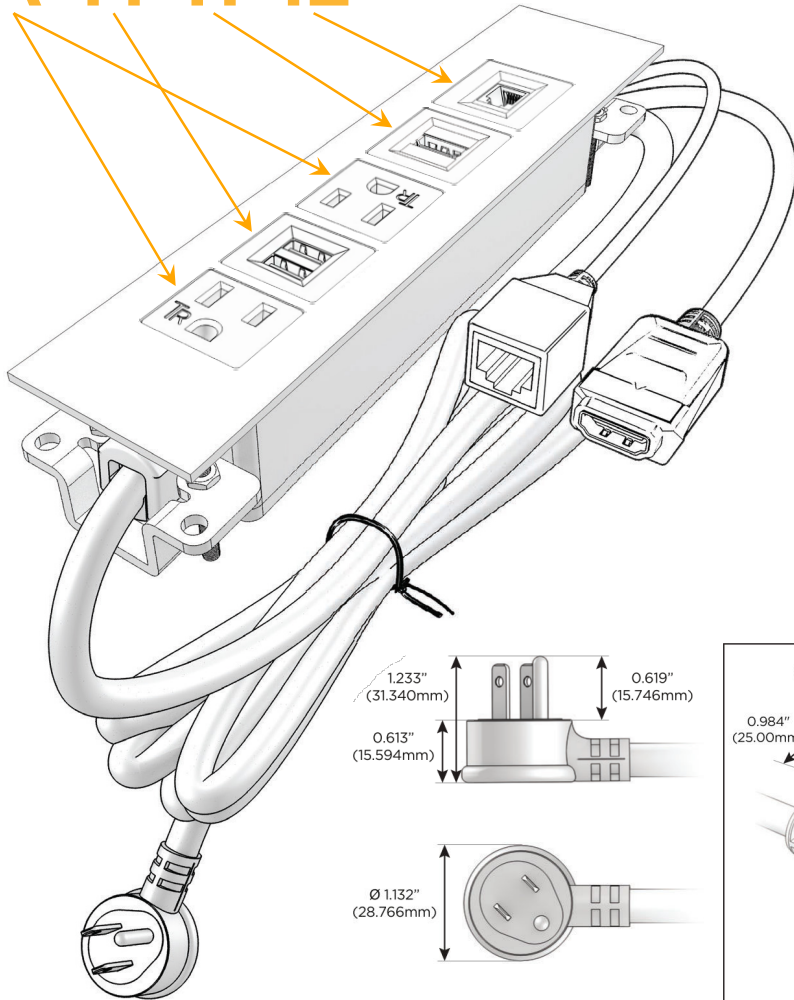

M-POWER-5T

AC POWER & DATA CONNECTIVITY SOLUTION

M-POWER-5TW-AMAH12-SS4ATP

Specs:

Modules/Ports:

- **A** Tamper Resistant AC Receptacle
- **M** Double USB-A (Fast Charging Ports - 18W)
- **H** HDMI
- **12** RJ 12

A M H 12