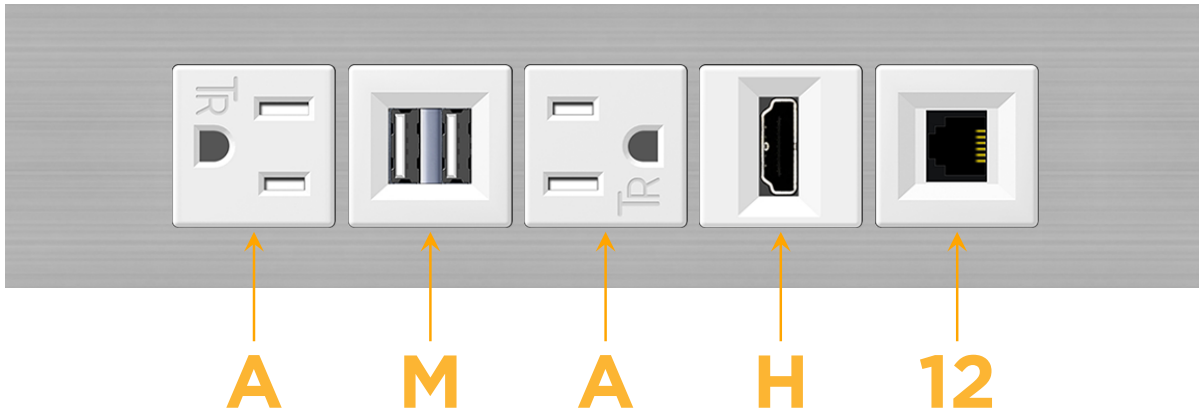

mormax.com

Metro Light & Power's line of power & data solutions offers sophisticated design elements combined with greater ease of installation. Streamlined and low-profile, enhanced by side-exiting cords, our outlets advance the industry with their cutting edge look and feel. We believe flexibility is key, and we provide a variety of mounting options, including the ability to mount in limited spaces. Our outlets are available in many finishes and configurations, in addition to a custom color and finish capability for our clients.

Trim Plate Finish: **BRUSHED STAINLESS (ABS)**

Custom Finishes Available

M-POWER-5TW-AMAH12-SS4ATP

Features:

**Module/Port Options:**

- A** Tamper Resistant AC Receptacle
- E** USB-A & USB-C (20W)
- M** Double USB-A (Fast Charging Ports - 18W)
- H** HDMI
- 6** CAT 6
- 12** RJ 12
- X** Switched AC
- Y** 3-Way Switch (Low Voltage)
- V** USB-C (45W High Speed Charging Port)
- S** USB-C (25W High Speed Charging Port)
- R** Switched AC (Rocker Switch)
- D** Dimmer Switch

**Plug:**

Supplied with Low Profile Flat 45° Angle 120 VAC Plug

Optional Standard Straight 120 VAC Plug

Optional Straight 120 VAC Pass-through Plug

- CLEAN, COMPACT DESIGN
- STREAMLINED
- LOW PROFILE
- SIDE-EXITING CORDS
- PLUG & PLAY
- 6' AC CORD & PLUG (FLAT PLUG STANDARD)
- CUSTOMIZABLE CONFIGURATIONS AND FINISHES
- UL LISTED FOR MOUNTING IN FURNITURE
- 15A

# M-POWER-5T

AC POWER & DATA CONNECTIVITY SOLUTION

M-POWER-5TW-AMAH12-SS4ATP

Specs:

**Modules/Ports:**

- A** Tamper Resistant AC Receptacle
- M** Double USB-A (Fast Charging Ports - 18W)
- H** HDMI
- 12** RJ 12