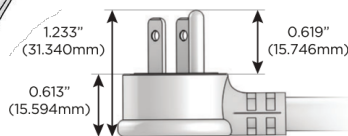

M-POWER-5T

AC POWER & DATA CONNECTIVITY SOLUTION

M-POWER-5TW-AMAH12-SS4ATP

Specs:

Modules/Ports:

- **A** Tamper Resistant AC Receptacle
- **M** Double USB-A (Fast Charging Ports - 18W)
- **H** HDMI
- **12** RJ 12

A M H 12