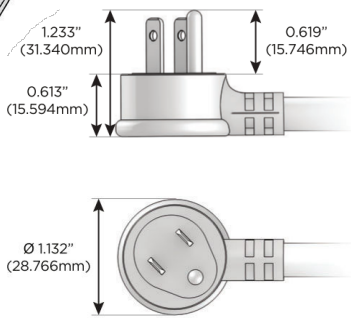

Trim Plate Finish: **SATIN NICKEL (ABS)**

Custom Finishes Available

M-POWER-5TW-AMAH12-SATP

Features:

Module/Port Options:

- A** Tamper Resistant AC Receptacle
- E** USB-A & USB-C (20W)
- M** Double USB-A (Fast Charging Ports - 18W)
- H** HDMI
- 6** CAT 6
- 12** RJ 12
- X** Switched AC
- Y** 3-Way Switch (Low Voltage)
- V** USB-C (45W High Speed Charging Port)
- S** USB-C (25W High Speed Charging Port)
- R** Switched AC (Rocker Switch)
- D** Dimmer Switch

Plug:

Supplied with Low Profile Flat 45° Angle 120 VAC Plug

Optional Standard Straight 120 VAC Plug

Optional Straight 120 VAC Pass-through Plug

- CLEAN, COMPACT DESIGN
- STREAMLINED
- LOW PROFILE
- SIDE-EXITING CORDS
- PLUG & PLAY
- 6' AC CORD & PLUG (FLAT PLUG STANDARD)
- CUSTOMIZABLE CONFIGURATIONS AND FINISHES
- UL LISTED FOR MOUNTING IN FURNITURE
- 15A

M-POWER-5T

AC POWER & DATA CONNECTIVITY SOLUTION

M-POWER-5TW-AMAH12-SATP

Specs:

Modules/Ports:

- A** Tamper Resistant AC Receptacle
- M** Double USB-A (Fast Charging Ports - 18W)
- H** HDMI
- 12** RJ 12

A M H 12