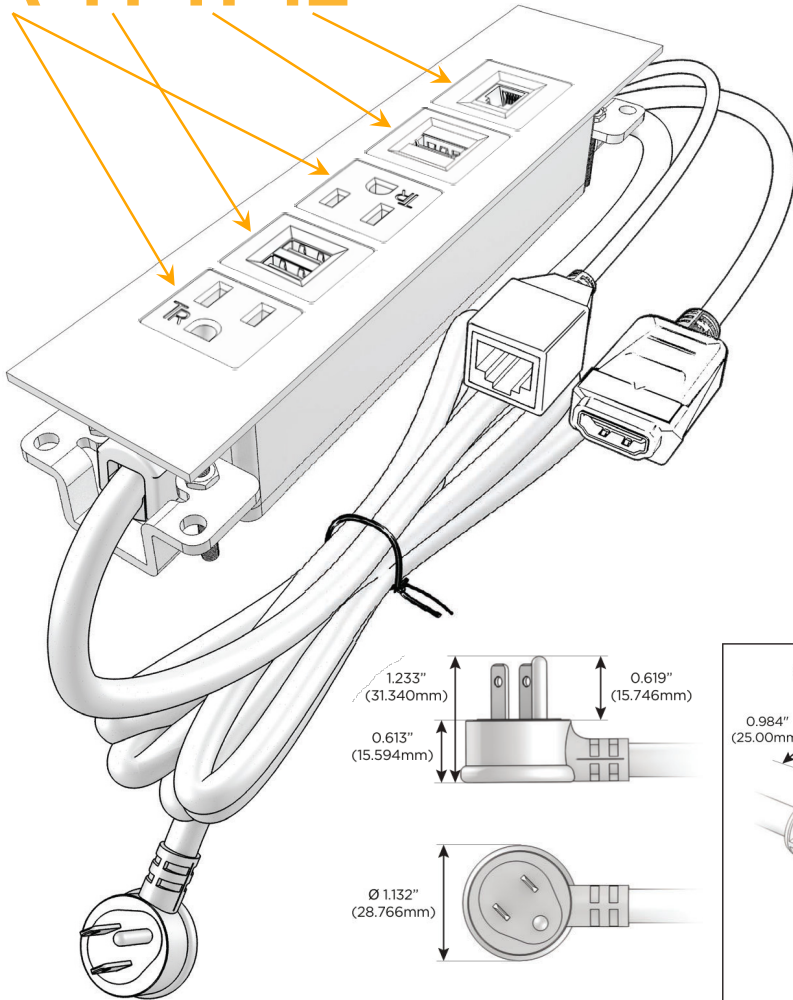

Trim Plate Finish: **SATIN NICKEL (ABS)**

Custom Finishes Available

M-POWER-5TW-AMAH12-SATP

Features:

Module/Port Options:

- A** Tamper Resistant AC Receptacle
- E** USB-A & USB-C (20W)
- M** Double USB-A (Fast Charging Ports - 18W)
- H** HDMI
- 6** CAT 6
- 12** RJ 12
- X** Switched AC
- Y** 3-Way Switch (Low Voltage)
- V** USB-C (45W High Speed Charging Port)
- S** USB-C (25W High Speed Charging Port)
- R** Switched AC (Rocker Switch)
- D** Dimmer Switch

Plug:

Supplied with Low Profile Flat 45° Angle 120 VAC Plug

Optional Standard Straight 120 VAC Plug

Optional Straight 120 VAC Pass-through Plug

- CLEAN, COMPACT DESIGN
- STREAMLINED
- LOW PROFILE
- SIDE-EXITING CORDS
- PLUG & PLAY
- 6' AC CORD & PLUG (FLAT PLUG STANDARD)
- CUSTOMIZABLE CONFIGURATIONS AND FINISHES
- UL LISTED FOR MOUNTING IN FURNITURE
- 15A

M-POWER-5T

AC POWER & DATA CONNECTIVITY SOLUTION

M-POWER-5TW-AMAH12-SATP

Specs:

Modules/Ports:

- A** Tamper Resistant AC Receptacle
- M** Double USB-A (Fast Charging Ports - 18W)
- H** HDMI
- 12** RJ 12

A M H 12