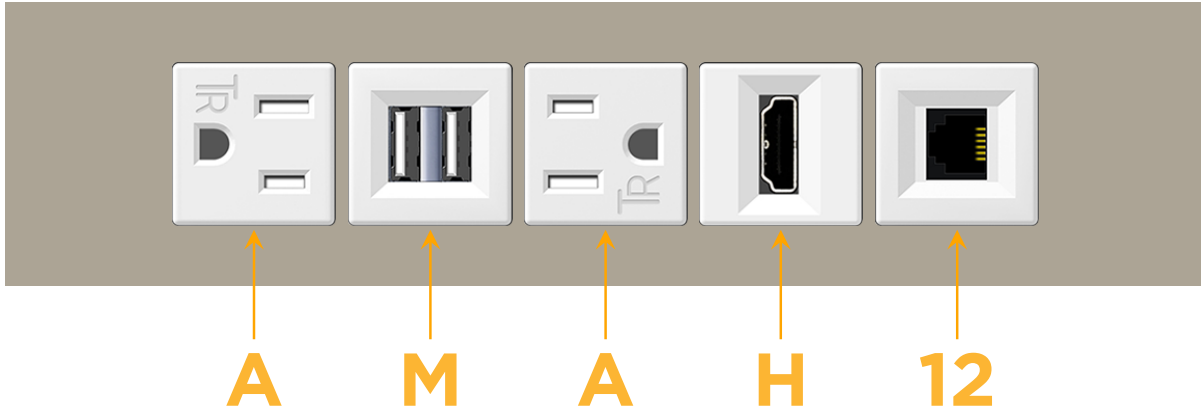

sales@mormax.com

mormax.com

Metro Light & Power's line of power & data solutions offers sophisticated design elements combined with greater ease of installation. Streamlined and low-profile, enhanced by side-exiting cords, our outlets advance the industry with their cutting edge look and feel. We believe flexibility is key, and we provide a variety of mounting options, including the ability to mount in limited spaces. Our outlets are available in many finishes and configurations, in addition to a custom color and finish capability for our clients.

Trim Plate Finish: **SATIN NICKEL (ABS)**

Custom Finishes Available

M-POWER-5TW-AMAH12-SATP

Features:

Module/Port Options:

- A** Tamper Resistant AC Receptacle
- E** USB-A & USB-C (20W)
- M** Double USB-A (Fast Charging Ports - 18W)
- H** HDMI
- 6** CAT 6
- 12** RJ 12
- X** Switched AC
- Y** 3-Way Switch (Low Voltage)
- V** USB-C (45W High Speed Charging Port)
- S** USB-C (25W High Speed Charging Port)
- R** Switched AC (Rocker Switch)
- D** Dimmer Switch

Plug:

Supplied with Low Profile Flat 45° Angle 120 VAC Plug

Optional Standard Straight 120 VAC Plug

Optional Straight 120 VAC Pass-through Plug

- CLEAN, COMPACT DESIGN
- STREAMLINED
- LOW PROFILE
- SIDE-EXITING CORDS
- PLUG & PLAY
- 6' AC CORD & PLUG (FLAT PLUG STANDARD)
- CUSTOMIZABLE CONFIGURATIONS AND FINISHES
- UL LISTED FOR MOUNTING IN FURNITURE
- 15A

M-POWER-5T

AC POWER & DATA CONNECTIVITY SOLUTION

M-POWER-5TW-AMAH12-SATP

Specs:

Modules/Ports:

- A** Tamper Resistant AC Receptacle
- M** Double USB-A (Fast Charging Ports - 18W)
- H** HDMI
- 12** RJ 12

A M H 12