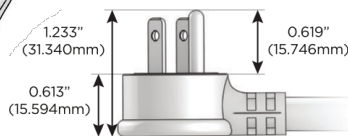

Plug:

Supplied with Low Profile Flat 45° Angle 120 VAC Plug

Optional Standard Straight 120 VAC Plug

Optional Straight 120 VAC Pass-through Plug

- CLEAN, COMPACT DESIGN
- STREAMLINED
- LOW PROFILE
- SIDE-EXITING CORDS
- PLUG & PLAY
- 6' AC CORD & PLUG (FLAT PLUG STANDARD)
- CUSTOMIZABLE CONFIGURATIONS AND FINISHES
- UL LISTED FOR MOUNTING IN FURNITURE
- 15A

M-POWER-5T

AC POWER & DATA CONNECTIVITY SOLUTION

M-POWER-5TW-AMAH12-S3ATP

Specs:

Modules/Ports:

- A** Tamper Resistant AC Receptacle
- M** Double USB-A (Fast Charging Ports - 18W)
- H** HDMI
- 12** RJ 12

A M H 12