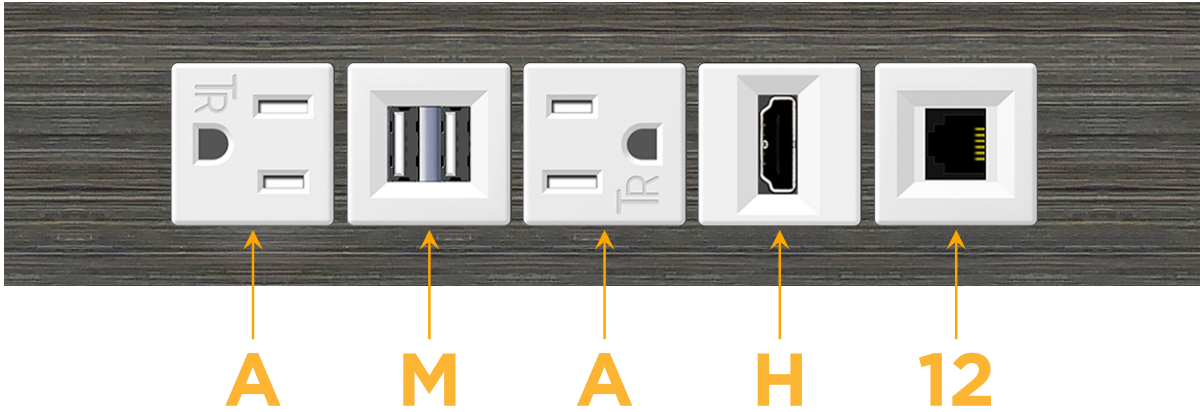

Trim Plate Finish: **GUNMETAL (ABS)**

Custom Finishes Available

M-POWER-5TW-AMAH12-S3ATP

Features:

Module/Port Options:

- A** Tamper Resistant AC Receptacle
- E** USB-A & USB-C (20W)
- M** Double USB-A (Fast Charging Ports - 18W)
- H** HDMI
- 6** CAT 6
- 12** RJ 12
- X** Switched AC
- Y** 3-Way Switch (Low Voltage)
- V** USB-C (45W High Speed Charging Port)
- S** USB-C (25W High Speed Charging Port)
- R** Switched AC (Rocker Switch)
- D** Dimmer Switch

Plug:

Supplied with Low Profile Flat 45° Angle 120 VAC Plug

Optional Standard Straight 120 VAC Plug

Optional Straight 120 VAC Pass-through Plug

- CLEAN, COMPACT DESIGN
- STREAMLINED
- LOW PROFILE
- SIDE-EXITING CORDS
- PLUG & PLAY
- 6' AC CORD & PLUG (FLAT PLUG STANDARD)
- CUSTOMIZABLE CONFIGURATIONS AND FINISHES
- UL LISTED FOR MOUNTING IN FURNITURE
- 15A

M-POWER-5T

AC POWER & DATA CONNECTIVITY SOLUTION

M-POWER-5TW-AMAH12-S3ATP

Specs:

Modules/Ports:

- A** Tamper Resistant AC Receptacle
- M** Double USB-A (Fast Charging Ports - 18W)
- H** HDMI
- 12** RJ 12

A M H 12