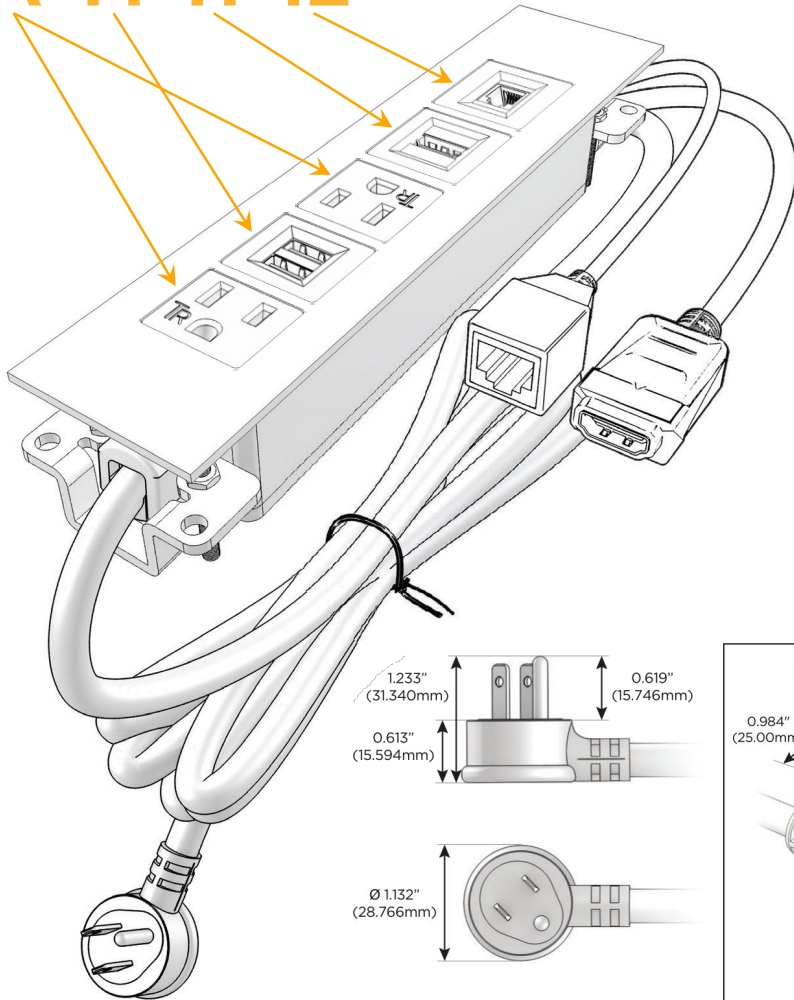

Trim Plate Finish: **GUNMETAL (ABS)**

Custom Finishes Available

M-POWER-5TW-AMAH12-S3ATP

Features:

Module/Port Options:

- A** Tamper Resistant AC Receptacle
- E** USB-A & USB-C (20W)
- M** Double USB-A (Fast Charging Ports - 18W)
- H** HDMI
- 6** CAT 6
- 12** RJ 12
- X** Switched AC
- Y** 3-Way Switch (Low Voltage)
- V** USB-C (45W High Speed Charging Port)
- S** USB-C (25W High Speed Charging Port)
- R** Switched AC (Rocker Switch)
- D** Dimmer Switch

Plug:

Supplied with Low Profile Flat 45° Angle 120 VAC Plug

Optional Standard Straight 120 VAC Plug

Optional Straight 120 VAC Pass-through Plug

- CLEAN, COMPACT DESIGN
- STREAMLINED
- LOW PROFILE
- SIDE-EXITING CORDS
- PLUG & PLAY
- 6' AC CORD & PLUG (FLAT PLUG STANDARD)
- CUSTOMIZABLE CONFIGURATIONS AND FINISHES
- UL LISTED FOR MOUNTING IN FURNITURE
- 15A

M-POWER-5T

AC POWER & DATA CONNECTIVITY SOLUTION

M-POWER-5TW-AMAH12-S3ATP

Specs:

Modules/Ports:

- A** Tamper Resistant AC Receptacle
- M** Double USB-A (Fast Charging Ports - 18W)
- H** HDMI
- 12** RJ 12

A M H 12