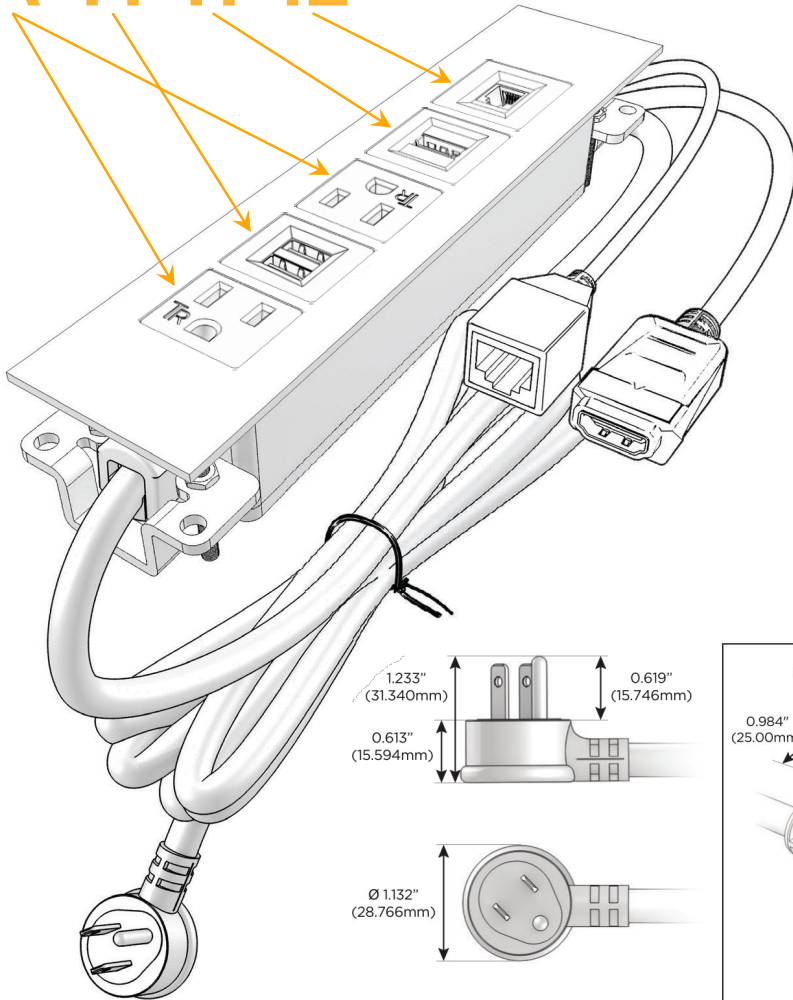

M-POWER-5T

AC POWER & DATA CONNECTIVITY SOLUTION

M-POWER-5TW-AMAH12-CUATP

Specs:

Modules/Ports:

- **A** Tamper Resistant AC Receptacle
- **M** Double USB-A (Fast Charging Ports - 18W)
- **H** HDMI
- **12** RJ 12

A M H 12