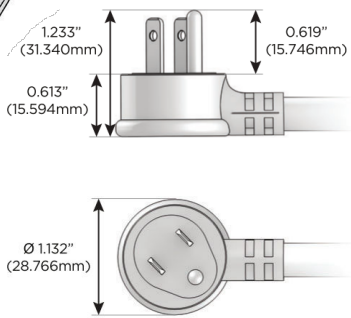

M-POWER-5T

AC POWER & DATA CONNECTIVITY SOLUTION

M-POWER-5TW-AMAH12-CUATP

Specs:

Modules/Ports:

- **A** Tamper Resistant AC Receptacle
- **M** Double USB-A (Fast Charging Ports - 18W)
- **H** HDMI
- **12** RJ 12

A M H 12