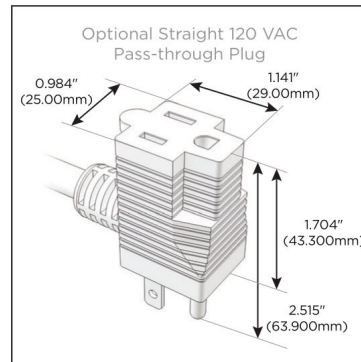

M-POWER-5T

AC POWER & DATA CONNECTIVITY SOLUTION

M-POWER-5TW-AMAH12-CUATP

Specs:

Modules/Ports:

- **A** Tamper Resistant AC Receptacle
- **M** Double USB-A (Fast Charging Ports - 18W)
- **H** HDMI
- **12** RJ 12

A M H 12