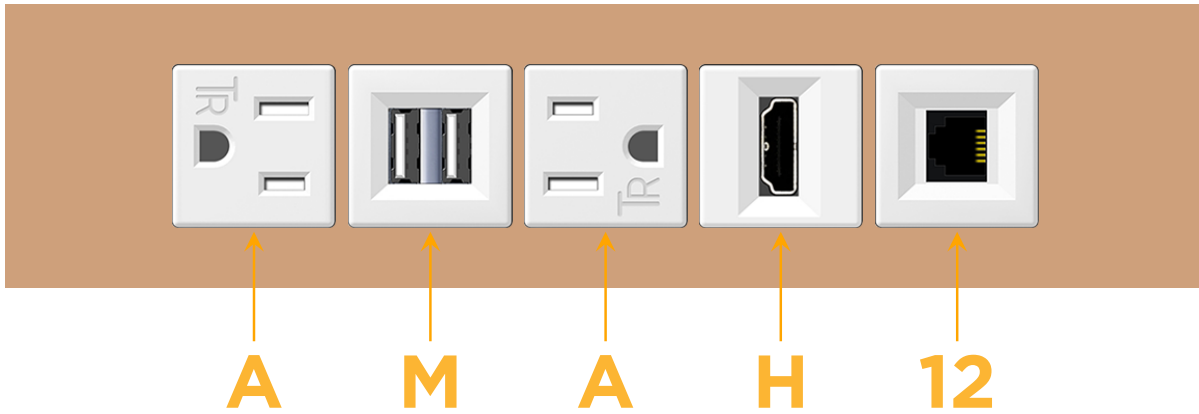

M-POWER-5T

AC POWER & DATA CONNECTIVITY SOLUTION

M-POWER-5TW-AMAH12-CUATP

Distributed by

Mormax Company, Inc.

8 Westchester Plaza

Elmsford, NY 10523

914-699-0101

sales@mormax.com

mormax.com

Metro Light & Power's line of power & data solutions offers sophisticated design elements combined with greater ease of installation. Streamlined and low-profile, enhanced by side-exiting cords, our outlets advance the industry with their cutting edge look and feel. We believe flexibility is key, and we provide a variety of mounting options, including the ability to mount in limited spaces. Our outlets are available in many finishes and configurations, in addition to a custom color and finish capability for our clients.

Trim Plate Finish: **COPPER (ABS)**

Custom Finishes Available

M-POWER-5TW-AMAH12-CUATP

Features:

Module/Port Options:

- **A** Tamper Resistant AC Receptacle
- **E** USB-A & USB-C (20W)
- **M** Double USB-A (Fast Charging Ports - 18W)
- **H** HDMI
- **6** CAT 6
- **12** RJ 12
- **X** Switched AC
- **Y** 3-Way Switch (Low Voltage)
- **V** USB-C (45W High Speed Charging Port)
- **S** USB-C (25W High Speed Charging Port)
- **R** Switched AC (Rocker Switch)
- **D** Dimmer Switch

Plug:

Supplied with Low Profile Flat 45° Angle 120 VAC Plug

Optional Standard Straight 120 VAC Plug

Optional Straight 120 VAC Pass-through Plug

- CLEAN, COMPACT DESIGN
- STREAMLINED
- LOW PROFILE
- SIDE-EXITING CORDS
- PLUG & PLAY
- 6' AC CORD & PLUG (FLAT PLUG STANDARD)
- CUSTOMIZABLE CONFIGURATIONS AND FINISHES
- UL LISTED FOR MOUNTING IN FURNITURE
- 15A