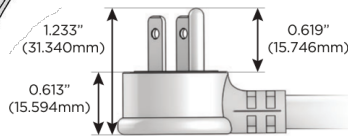

Plug:

Supplied with Low Profile Flat 45° Angle 120 VAC Plug

Optional Standard Straight 120 VAC Plug

Optional Straight 120 VAC Pass-through Plug

- CLEAN, COMPACT DESIGN
- STREAMLINED
- LOW PROFILE
- SIDE-EXITING CORDS
- PLUG & PLAY
- 6' AC CORD & PLUG (FLAT PLUG STANDARD)
- CUSTOMIZABLE CONFIGURATIONS AND FINISHES
- UL LISTED FOR MOUNTING IN FURNITURE
- 15A

M-POWER-5T

AC POWER & DATA CONNECTIVITY SOLUTION

M-POWER-5TW-AMAH12-CRATP

Specs:

Modules/Ports:

- A** Tamper Resistant AC Receptacle
- M** Double USB-A (Fast Charging Ports - 18W)
- H** HDMI
- 12** RJ 12

A M H 12