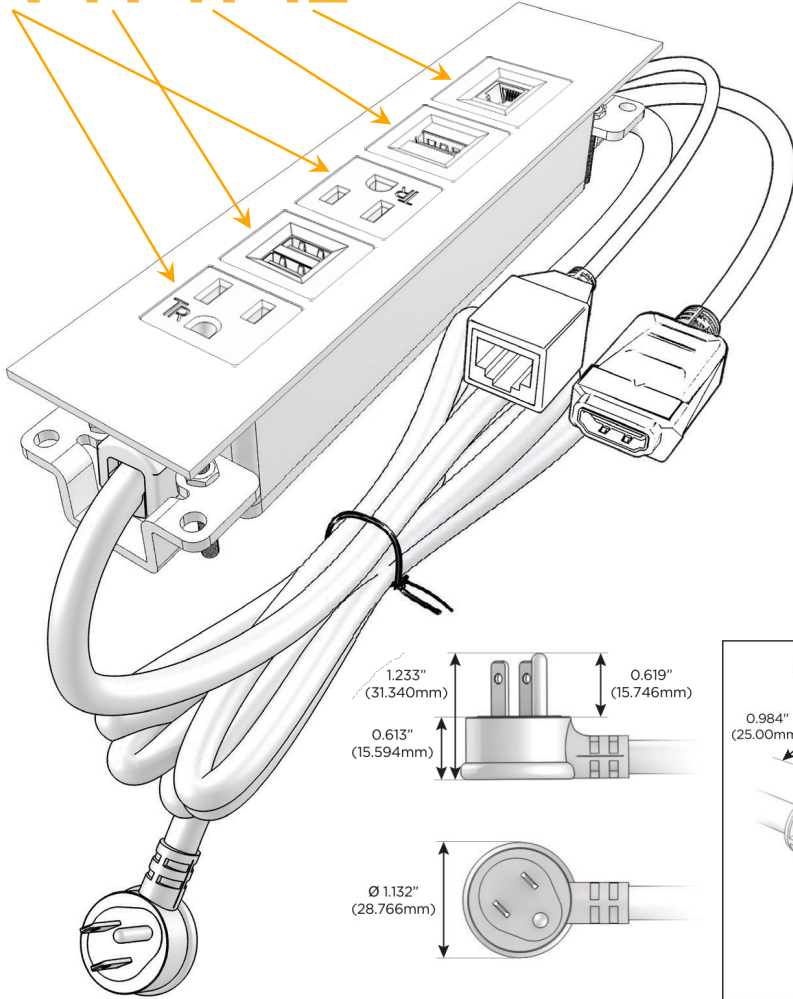

Trim Plate Finish: **CHROME (ABS)**

Custom Finishes Available

M-POWER-5TW-AMAH12-CRATP

Features:

Module/Port Options:

- A** Tamper Resistant AC Receptacle
- E** USB-A & USB-C (20W)
- M** Double USB-A (Fast Charging Ports - 18W)
- H** HDMI
- 6** CAT 6
- 12** RJ 12
- X** Switched AC
- Y** 3-Way Switch (Low Voltage)
- V** USB-C (45W High Speed Charging Port)
- S** USB-C (25W High Speed Charging Port)
- R** Switched AC (Rocker Switch)
- D** Dimmer Switch

Plug:

Supplied with Low Profile Flat 45° Angle 120 VAC Plug

Optional Standard Straight 120 VAC Plug

Optional Straight 120 VAC Pass-through Plug

- CLEAN, COMPACT DESIGN
- STREAMLINED
- LOW PROFILE
- SIDE-EXITING CORDS
- PLUG & PLAY
- 6' AC CORD & PLUG (FLAT PLUG STANDARD)
- CUSTOMIZABLE CONFIGURATIONS AND FINISHES
- UL LISTED FOR MOUNTING IN FURNITURE
- 15A

M-POWER-5T

AC POWER & DATA CONNECTIVITY SOLUTION

M-POWER-5TW-AMAH12-CRATP

Specs:

Modules/Ports:

- A** Tamper Resistant AC Receptacle
- M** Double USB-A (Fast Charging Ports - 18W)
- H** HDMI
- 12** RJ 12

A M H 12