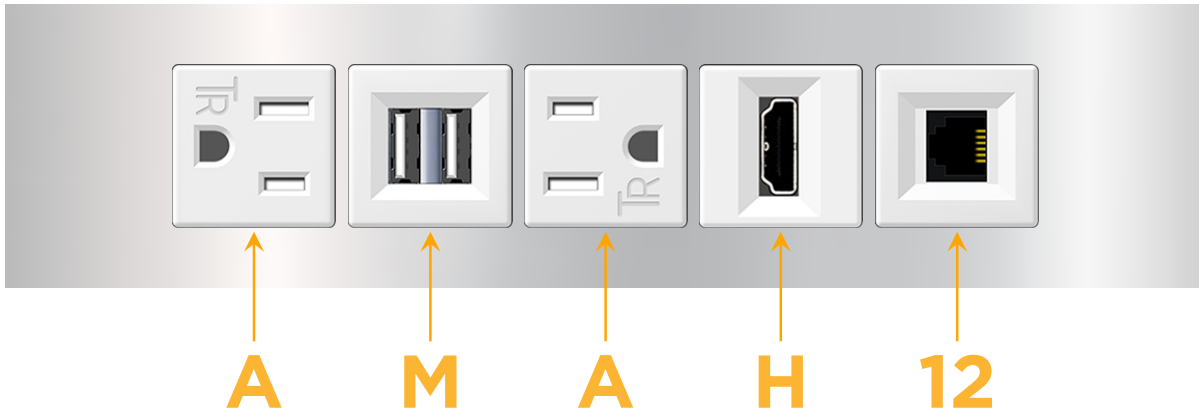

sales@mormax.com

mormax.com

Metro Light & Power's line of power & data solutions offers sophisticated design elements combined with greater ease of installation. Streamlined and low-profile, enhanced by side-exiting cords, our outlets advance the industry with their cutting edge look and feel. We believe flexibility is key, and we provide a variety of mounting options, including the ability to mount in limited spaces. Our outlets are available in many finishes and configurations, in addition to a custom color and finish capability for our clients.

Trim Plate Finish: **CHROME (ABS)**

Custom Finishes Available

M-POWER-5TW-AMAH12-CRATP

Features:

Module/Port Options:

- A** Tamper Resistant AC Receptacle
- E** USB-A & USB-C (20W)
- M** Double USB-A (Fast Charging Ports - 18W)
- H** HDMI
- 6** CAT 6
- 12** RJ 12
- X** Switched AC
- Y** 3-Way Switch (Low Voltage)
- V** USB-C (45W High Speed Charging Port)
- S** USB-C (25W High Speed Charging Port)
- R** Switched AC (Rocker Switch)
- D** Dimmer Switch

Plug:

Supplied with Low Profile Flat 45° Angle 120 VAC Plug

Optional Standard Straight 120 VAC Plug

Optional Straight 120 VAC Pass-through Plug

- CLEAN, COMPACT DESIGN
- STREAMLINED
- LOW PROFILE
- SIDE-EXITING CORDS
- PLUG & PLAY
- 6' AC CORD & PLUG (FLAT PLUG STANDARD)
- CUSTOMIZABLE CONFIGURATIONS AND FINISHES
- UL LISTED FOR MOUNTING IN FURNITURE
- 15A

M-POWER-5T

AC POWER & DATA CONNECTIVITY SOLUTION

M-POWER-5TW-AMAH12-CRATP

Specs:

Modules/Ports:

- A** Tamper Resistant AC Receptacle
- M** Double USB-A (Fast Charging Ports - 18W)
- H** HDMI
- 12** RJ 12

A M H 12