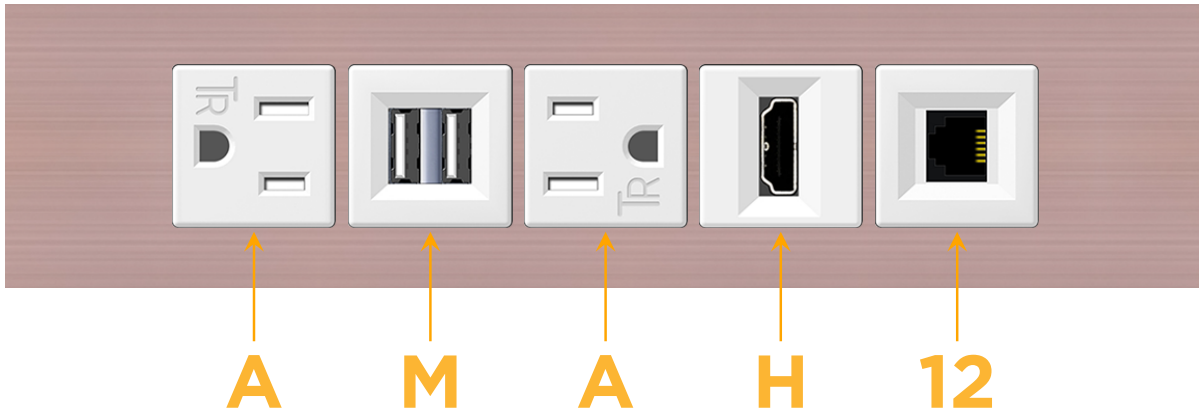

M-POWER-5T

AC POWER & DATA CONNECTIVITY SOLUTION

M-POWER-5TW-AMAH12-CHATP

Distributed by

Mormax Company, Inc.

8 Westchester Plaza

Elmsford, NY 10523

914-699-0101

sales@mormax.com

mormax.com

Metro Light & Power's line of power & data solutions offers sophisticated design elements combined with greater ease of installation. Streamlined and low-profile, enhanced by side-exiting cords, our outlets advance the industry with their cutting edge look and feel. We believe flexibility is key, and we provide a variety of mounting options, including the ability to mount in limited spaces. Our outlets are available in many finishes and configurations, in addition to a custom color and finish capability for our clients.

Trim Plate Finish: **CHAMPAGNE (ABS)**

Custom Finishes Available

M-POWER-5TW-AMAH12-CHATP

Features:

Module/Port Options:

- **A** Tamper Resistant AC Receptacle
- **E** USB-A & USB-C (20W)
- **M** Double USB-A (Fast Charging Ports - 18W)
- **H** HDMI
- **6** CAT 6
- **12** RJ 12
- **X** Switched AC
- **Y** 3-Way Switch (Low Voltage)
- **V** USB-C (45W High Speed Charging Port)
- **S** USB-C (25W High Speed Charging Port)
- **R** Switched AC (Rocker Switch)
- **D** Dimmer Switch

Plug:

Supplied with Low Profile Flat 45° Angle 120 VAC Plug

Optional Standard Straight 120 VAC Plug

Optional Straight 120 VAC Pass-through Plug

- CLEAN, COMPACT DESIGN
- STREAMLINED
- LOW PROFILE
- SIDE-EXITING CORDS
- PLUG & PLAY
- 6' AC CORD & PLUG (FLAT PLUG STANDARD)
- CUSTOMIZABLE CONFIGURATIONS AND FINISHES
- UL LISTED FOR MOUNTING IN FURNITURE
- 15A