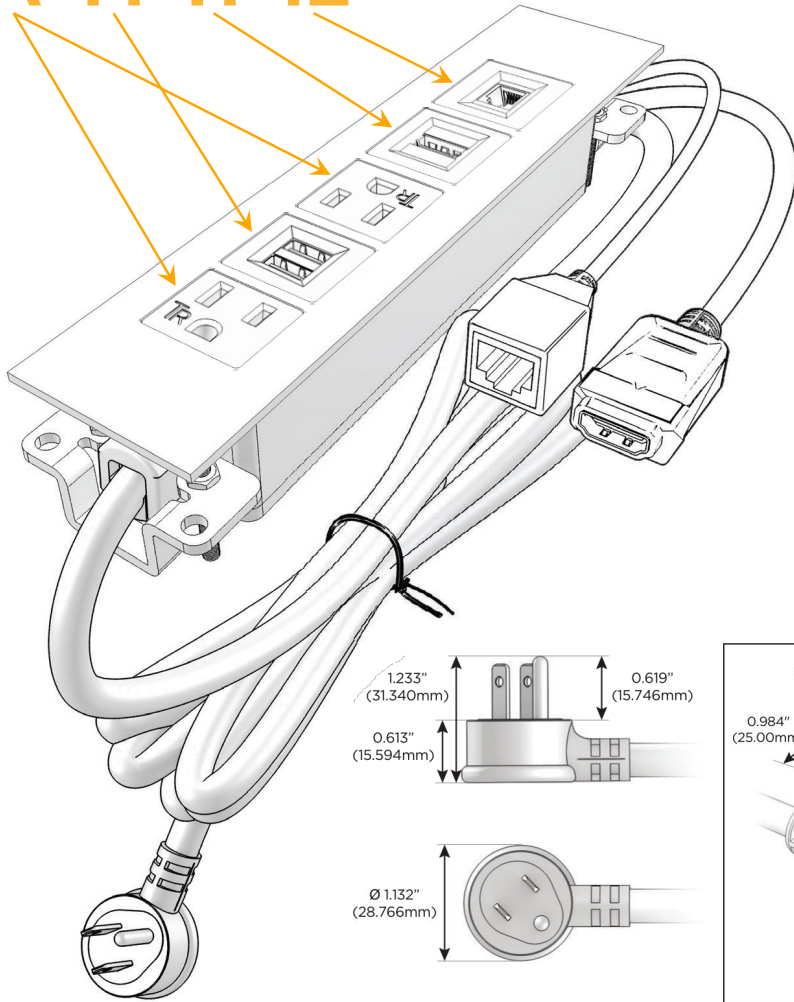

M-POWER-5T

AC POWER & DATA CONNECTIVITY SOLUTION

M-POWER-5TW-AMAH12-CHATP

Specs:

Modules/Ports:

- **A** Tamper Resistant AC Receptacle
- **M** Double USB-A (Fast Charging Ports - 18W)
- **H** HDMI
- **12** RJ 12

A M H 12