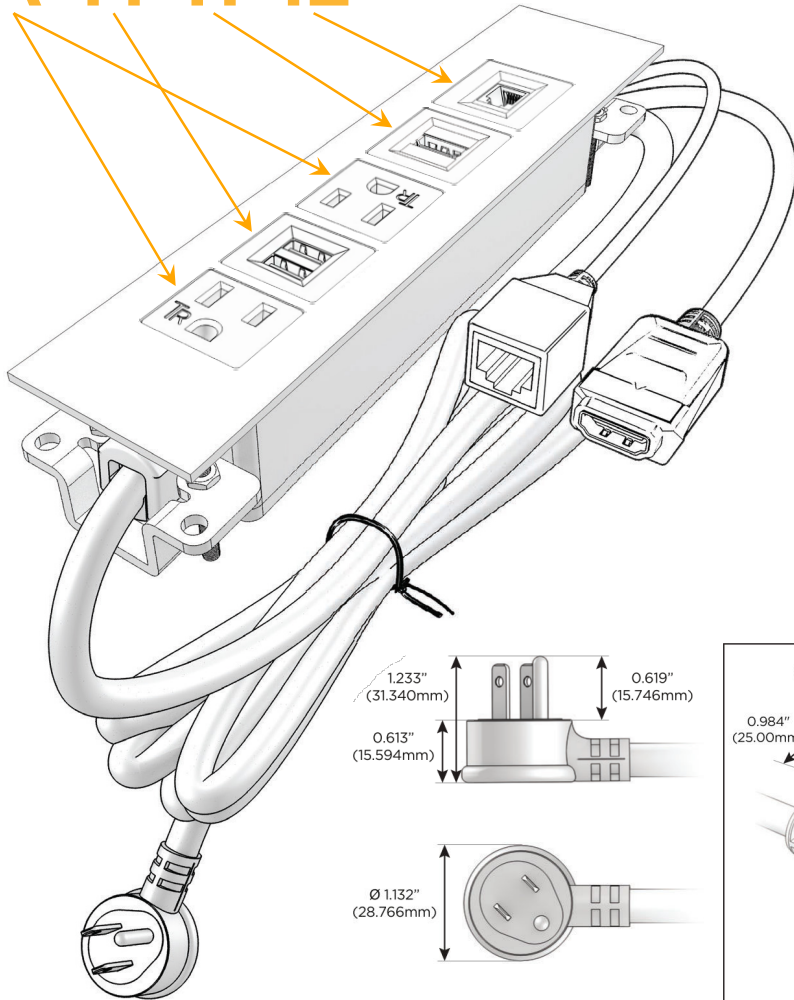

### Module/Port Options:

- A** Tamper Resistant AC Receptacle
- E** USB-A & USB-C (20W)
- M** Double USB-A (Fast Charging Ports - 18W)
- H** HDMI
- 6** CAT 6
- 12** RJ 12
- X** Switched AC
- Y** 3-Way Switch (Low Voltage)
- V** USB-C (45W High Speed Charging Port)
- S** USB-C (25W High Speed Charging Port)
- R** Switched AC (Rocker Switch)
- D** Dimmer Switch

### Plug:

Supplied with Low Profile Flat 45° Angle 120 VAC Plug

Optional Standard Straight 120 VAC Plug

Optional Straight 120 VAC Pass-through Plug

- CLEAN, COMPACT DESIGN
- STREAMLINED
- LOW PROFILE
- SIDE-EXITING CORDS
- PLUG & PLAY
- 6' AC CORD & PLUG (FLAT PLUG STANDARD)
- CUSTOMIZABLE CONFIGURATIONS AND FINISHES
- UL LISTED FOR MOUNTING IN FURNITURE
- 15A

## AC POWER & DATA CONNECTIVITY SOLUTION

M-POWER-5TW-AMAH12-BZTP

Specs:

**Modules/Ports:**

- A** Tamper Resistant AC Receptacle
- M** Double USB-A (Fast Charging Ports - 18W)
- H** HDMI
- 12** RJ 12

**A M H 12**