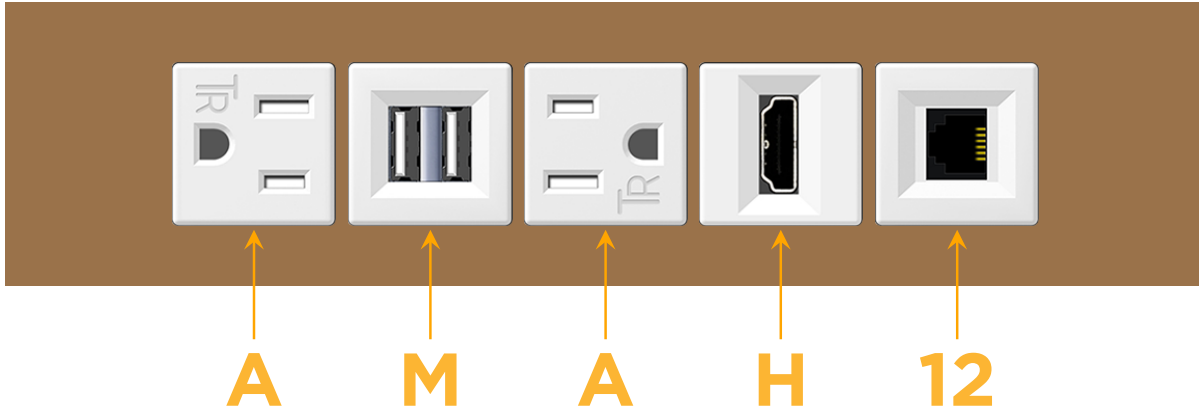

M-POWER-5T

AC POWER & DATA CONNECTIVITY SOLUTION

M-POWER-5TW-AMAH12-BZTP

Distributed by

Mormax Company, Inc.

8 Westchester Plaza

Elmsford, NY 10523

914-699-0101

sales@mormax.com

mormax.com

Metro Light & Power's line of power & data solutions offers sophisticated design elements combined with greater ease of installation. Streamlined and low-profile, enhanced by side-exiting cords, our outlets advance the industry with their cutting edge look and feel. We believe flexibility is key, and we provide a variety of mounting options, including the ability to mount in limited spaces. Our outlets are available in many finishes and configurations, in addition to a custom color and finish capability for our clients.

Trim Plate Finish: **SOLID BRONZE**

Custom Finishes Available

M-POWER-5TW-AMAH12-BZTP

Features:

Module/Port Options:

- **A** Tamper Resistant AC Receptacle
- **E** USB-A & USB-C (20W)
- **M** Double USB-A (Fast Charging Ports - 18W)
- **H** HDMI
- **6** CAT 6
- **12** RJ 12
- **X** Switched AC
- **Y** 3-Way Switch (Low Voltage)
- **V** USB-C (45W High Speed Charging Port)
- **S** USB-C (25W High Speed Charging Port)
- **R** Switched AC (Rocker Switch)
- **D** Dimmer Switch

Plug:

Supplied with Low Profile Flat 45° Angle 120 VAC Plug

Optional Standard Straight 120 VAC Plug

Optional Straight 120 VAC Pass-through Plug

- CLEAN, COMPACT DESIGN
- STREAMLINED
- LOW PROFILE
- SIDE-EXITING CORDS
- PLUG & PLAY
- 6' AC CORD & PLUG (FLAT PLUG STANDARD)
- CUSTOMIZABLE CONFIGURATIONS AND FINISHES
- UL LISTED FOR MOUNTING IN FURNITURE
- 15A