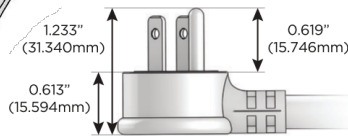

Plug:

Supplied with Low Profile Flat 45° Angle 120 VAC Plug

Optional Standard Straight 120 VAC Plug

Optional Straight 120 VAC Pass-through Plug

- CLEAN, COMPACT DESIGN
- STREAMLINED
- LOW PROFILE
- SIDE-EXITING CORDS
- PLUG & PLAY
- 6' AC CORD & PLUG (FLAT PLUG STANDARD)
- CUSTOMIZABLE CONFIGURATIONS AND FINISHES
- UL LISTED FOR MOUNTING IN FURNITURE
- 15A

M-POWER-5T

AC POWER & DATA CONNECTIVITY SOLUTION

M-POWER-5TW-AMAH12-BZ5ATP

Specs:

Modules/Ports:

- A** Tamper Resistant AC Receptacle
- M** Double USB-A (Fast Charging Ports - 18W)
- H** HDMI
- 12** RJ 12

A M H 12