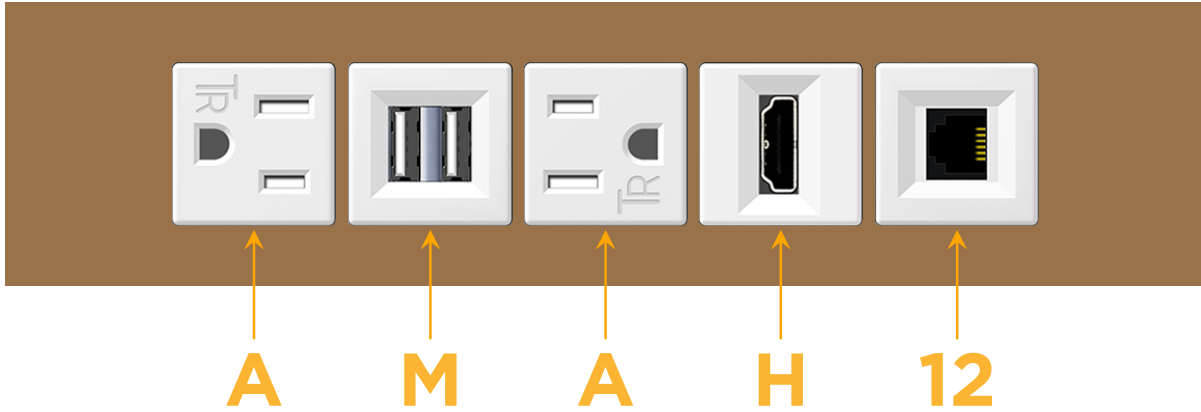

sales@mormax.com

mormax.com

Metro Light & Power's line of power & data solutions offers sophisticated design elements combined with greater ease of installation. Streamlined and low-profile, enhanced by side-exiting cords, our outlets advance the industry with their cutting edge look and feel. We believe flexibility is key, and we provide a variety of mounting options, including the ability to mount in limited spaces. Our outlets are available in many finishes and configurations, in addition to a custom color and finish capability for our clients.

Trim Plate Finish: **ARCHITECTURAL BRONZE (ABS)**

Custom Finishes Available

M-POWER-5TW-AMAH12-BZ5ATP

Features:

Module/Port Options:

- A** Tamper Resistant AC Receptacle
- E** USB-A & USB-C (20W)
- M** Double USB-A (Fast Charging Ports - 18W)
- H** HDMI
- 6** CAT 6
- 12** RJ 12
- X** Switched AC
- Y** 3-Way Switch (Low Voltage)
- V** USB-C (45W High Speed Charging Port)
- S** USB-C (25W High Speed Charging Port)
- R** Switched AC (Rocker Switch)
- D** Dimmer Switch

Plug:

Supplied with Low Profile Flat 45° Angle 120 VAC Plug

Optional Standard Straight 120 VAC Plug

Optional Straight 120 VAC Pass-through Plug

- CLEAN, COMPACT DESIGN
- STREAMLINED
- LOW PROFILE
- SIDE-EXITING CORDS
- PLUG & PLAY
- 6' AC CORD & PLUG (FLAT PLUG STANDARD)
- CUSTOMIZABLE CONFIGURATIONS AND FINISHES
- UL LISTED FOR MOUNTING IN FURNITURE
- 15A

M-POWER-5T

AC POWER & DATA CONNECTIVITY SOLUTION

M-POWER-5TW-AMAH12-BZ5ATP

Specs:

Modules/Ports:

- A** Tamper Resistant AC Receptacle
- M** Double USB-A (Fast Charging Ports - 18W)
- H** HDMI
- 12** RJ 12

A M H 12