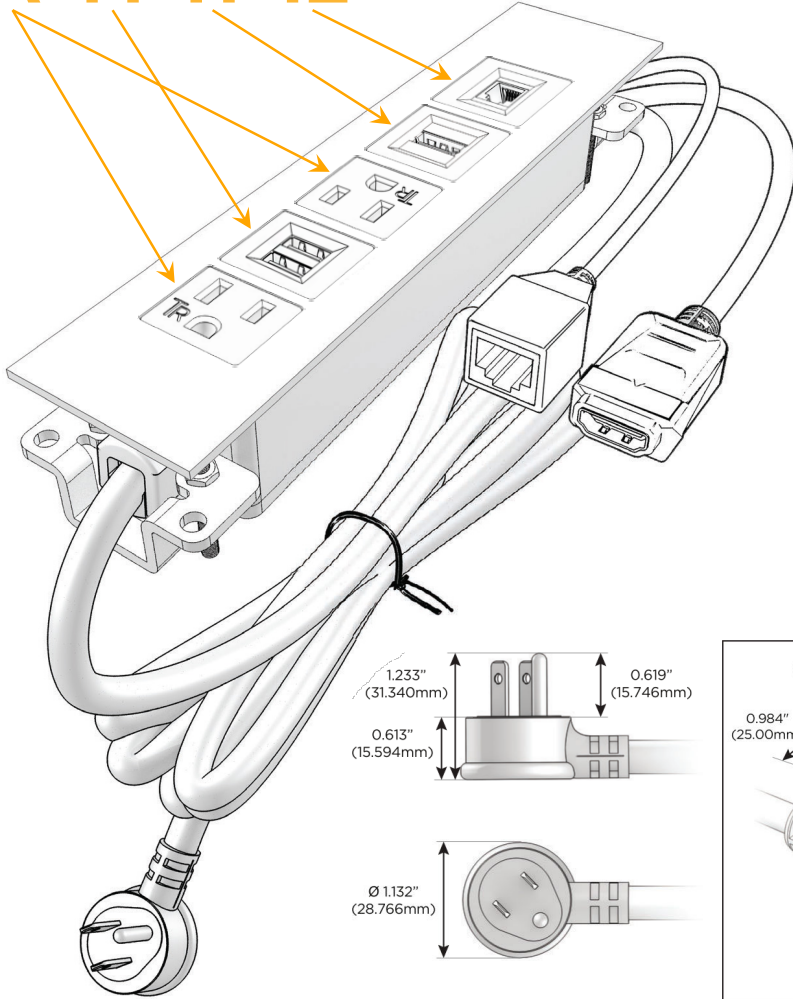

Trim Plate Finish: **ARCHITECTURAL BRONZE (ABS)**

Custom Finishes Available

M-POWER-5TW-AMAH12-BZ5ATP

Features:

Module/Port Options:

- A** Tamper Resistant AC Receptacle
- E** USB-A & USB-C (20W)
- M** Double USB-A (Fast Charging Ports - 18W)
- H** HDMI
- 6** CAT 6
- 12** RJ 12
- X** Switched AC
- Y** 3-Way Switch (Low Voltage)
- V** USB-C (45W High Speed Charging Port)
- S** USB-C (25W High Speed Charging Port)
- R** Switched AC (Rocker Switch)
- D** Dimmer Switch

Plug:

Supplied with Low Profile Flat 45° Angle 120 VAC Plug

Optional Standard Straight 120 VAC Plug

Optional Straight 120 VAC Pass-through Plug

- CLEAN, COMPACT DESIGN
- STREAMLINED
- LOW PROFILE
- SIDE-EXITING CORDS
- PLUG & PLAY
- 6' AC CORD & PLUG (FLAT PLUG STANDARD)
- CUSTOMIZABLE CONFIGURATIONS AND FINISHES
- UL LISTED FOR MOUNTING IN FURNITURE
- 15A

M-POWER-5T

AC POWER & DATA CONNECTIVITY SOLUTION

M-POWER-5TW-AMAH12-BZ5ATP

Specs:

Modules/Ports:

- A** Tamper Resistant AC Receptacle
- M** Double USB-A (Fast Charging Ports - 18W)
- H** HDMI
- 12** RJ 12

A M H 12