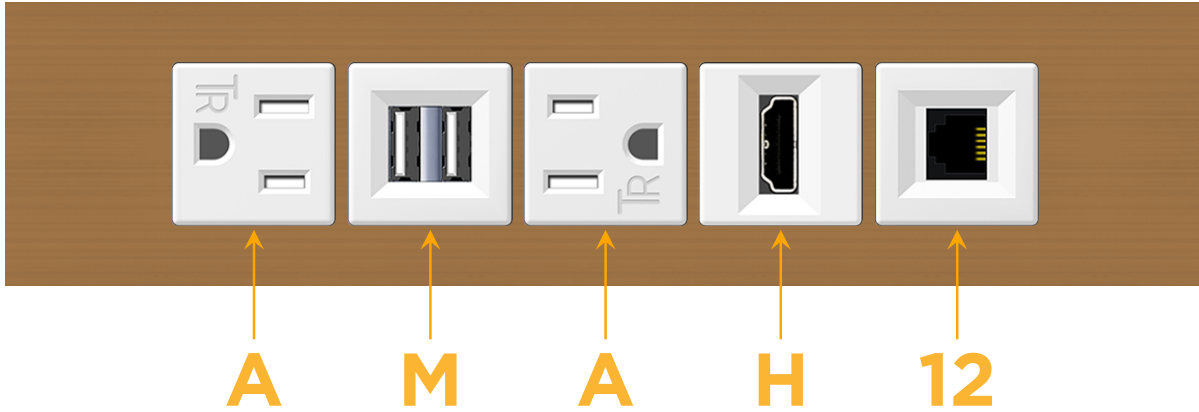

M-POWER-5T

AC POWER & DATA CONNECTIVITY SOLUTION

M-POWER-5TW-AMAH12-BZ4TP

Distributed by

Mormax Company, Inc.

8 Westchester Plaza

Elmsford, NY 10523

914-699-0101

sales@mormax.com

mormax.com

Metro Light & Power's line of power & data solutions offers sophisticated design elements combined with greater ease of installation. Streamlined and low-profile, enhanced by side-exiting cords, our outlets advance the industry with their cutting edge look and feel. We believe flexibility is key, and we provide a variety of mounting options, including the ability to mount in limited spaces. Our outlets are available in many finishes and configurations, in addition to a custom color and finish capability for our clients.

Trim Plate Finish: **SOLID BRONZE BRUSHED**

Custom Finishes Available

M-POWER-5TW-AMAH12-BZ4TP

Features:

Module/Port Options:

- **A** Tamper Resistant AC Receptacle
- **E** USB-A & USB-C (20W)
- **M** Double USB-A (Fast Charging Ports - 18W)
- **H** HDMI
- **6** CAT 6
- **12** RJ 12
- **X** Switched AC
- **Y** 3-Way Switch (Low Voltage)
- **V** USB-C (45W High Speed Charging Port)
- **S** USB-C (25W High Speed Charging Port)
- **R** Switched AC (Rocker Switch)
- **D** Dimmer Switch

Plug:

Supplied with Low Profile Flat 45° Angle 120 VAC Plug

Optional Standard Straight 120 VAC Plug

Optional Straight 120 VAC Pass-through Plug

- CLEAN, COMPACT DESIGN
- STREAMLINED
- LOW PROFILE
- SIDE-EXITING CORDS
- PLUG & PLAY
- 6' AC CORD & PLUG (FLAT PLUG STANDARD)
- CUSTOMIZABLE CONFIGURATIONS AND FINISHES
- UL LISTED FOR MOUNTING IN FURNITURE
- 15A