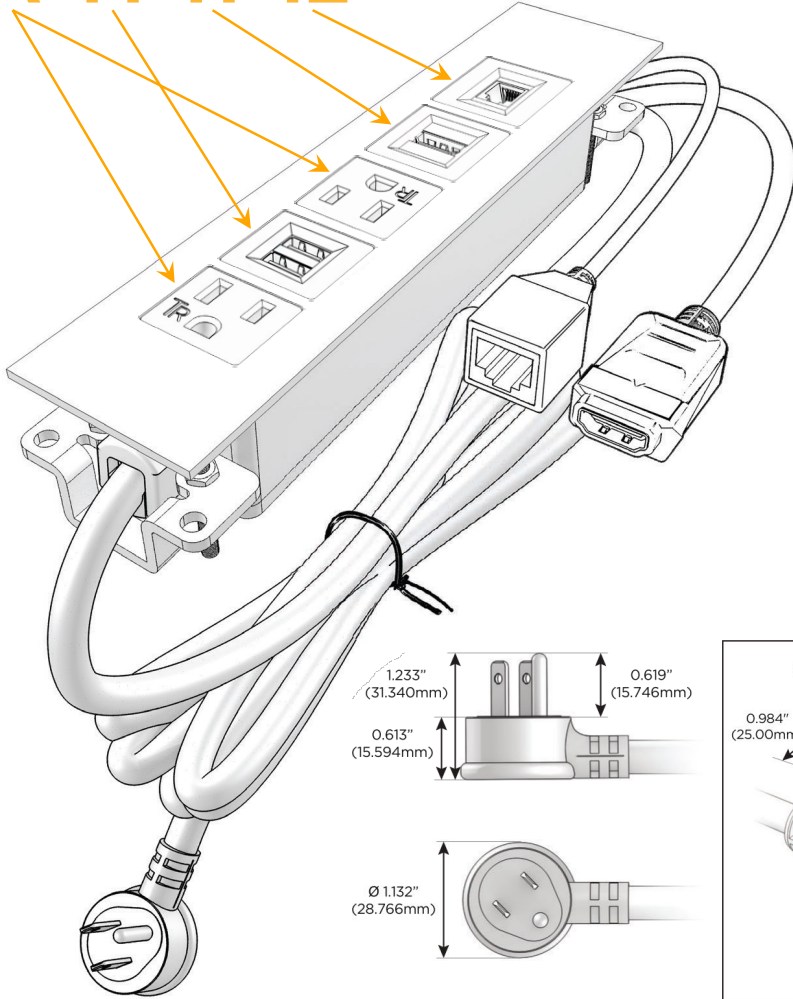

### Module/Port Options:

- A** Tamper Resistant AC Receptacle
- E** USB-A & USB-C (20W)
- M** Double USB-A (Fast Charging Ports - 18W)
- H** HDMI
- 6** CAT 6
- 12** RJ 12
- X** Switched AC
- Y** 3-Way Switch (Low Voltage)
- V** USB-C (45W High Speed Charging Port)
- S** USB-C (25W High Speed Charging Port)
- R** Switched AC (Rocker Switch)
- D** Dimmer Switch

### Plug:

Supplied with Low Profile Flat 45° Angle 120 VAC Plug

Optional Standard Straight 120 VAC Plug

Optional Straight 120 VAC Pass-through Plug

- CLEAN, COMPACT DESIGN
- STREAMLINED
- LOW PROFILE
- SIDE-EXITING CORDS
- PLUG & PLAY
- 6' AC CORD & PLUG (FLAT PLUG STANDARD)
- CUSTOMIZABLE CONFIGURATIONS AND FINISHES
- UL LISTED FOR MOUNTING IN FURNITURE
- 15A

## AC POWER & DATA CONNECTIVITY SOLUTION

M-POWER-5TW-AMAH12-BZ4TP

Specs:

**Modules/Ports:**

- A** Tamper Resistant AC Receptacle
- M** Double USB-A (Fast Charging Ports - 18W)
- H** HDMI
- 12** RJ 12

**A M H 12**