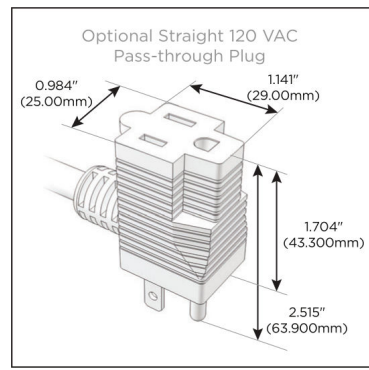

Trim Plate Finish: **BRASS (ABS)**

Custom Finishes Available

M-POWER-5TW-AMAH12-BRATP

Features:

Module/Port Options:

- A** Tamper Resistant AC Receptacle
- E** USB-A & USB-C (20W)
- M** Double USB-A (Fast Charging Ports - 18W)
- H** HDMI
- 6** CAT 6
- 12** RJ 12
- X** Switched AC
- Y** 3-Way Switch (Low Voltage)
- V** USB-C (45W High Speed Charging Port)
- S** USB-C (25W High Speed Charging Port)
- R** Switched AC (Rocker Switch)
- D** Dimmer Switch

Plug:

Supplied with Low Profile Flat 45° Angle 120 VAC Plug

Optional Standard Straight 120 VAC Plug

Optional Straight 120 VAC Pass-through Plug

- CLEAN, COMPACT DESIGN
- STREAMLINED
- LOW PROFILE
- SIDE-EXITING CORDS
- PLUG & PLAY
- 6' AC CORD & PLUG (FLAT PLUG STANDARD)
- CUSTOMIZABLE CONFIGURATIONS AND FINISHES
- UL LISTED FOR MOUNTING IN FURNITURE
- 15A

M-POWER-5T

AC POWER & DATA CONNECTIVITY SOLUTION

M-POWER-5TW-AMAH12-BRATP

Specs:

Modules/Ports:

- A** Tamper Resistant AC Receptacle
- M** Double USB-A (Fast Charging Ports - 18W)
- H** HDMI
- 12** RJ 12

A M H 12