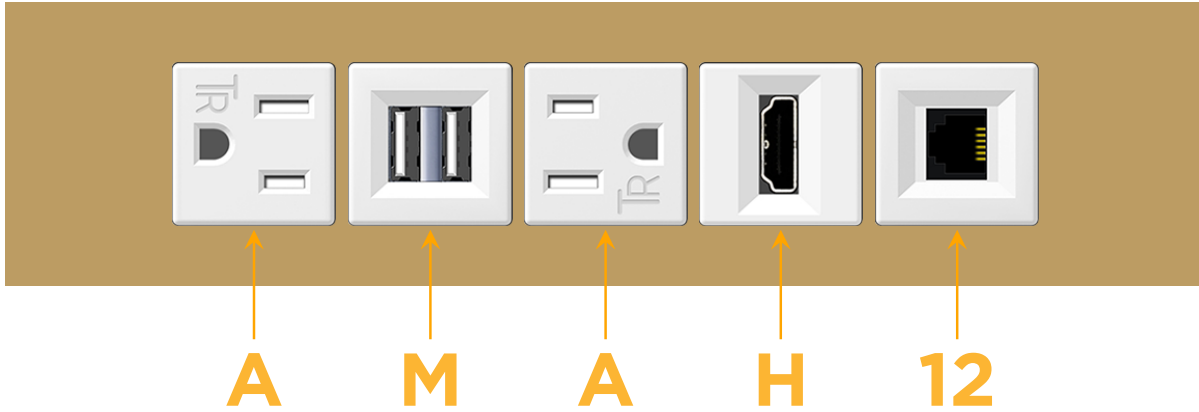

sales@mormax.com

mormax.com

Metro Light & Power's line of power & data solutions offers sophisticated design elements combined with greater ease of installation. Streamlined and low-profile, enhanced by side-exiting cords, our outlets advance the industry with their cutting edge look and feel. We believe flexibility is key, and we provide a variety of mounting options, including the ability to mount in limited spaces. Our outlets are available in many finishes and configurations, in addition to a custom color and finish capability for our clients.

Trim Plate Finish: **BRASS (ABS)**

Custom Finishes Available

M-POWER-5TW-AMAH12-BRATP

Features:

Module/Port Options:

- A** Tamper Resistant AC Receptacle
- E** USB-A & USB-C (20W)
- M** Double USB-A (Fast Charging Ports - 18W)
- H** HDMI
- 6** CAT 6
- 12** RJ 12
- X** Switched AC
- Y** 3-Way Switch (Low Voltage)
- V** USB-C (45W High Speed Charging Port)
- S** USB-C (25W High Speed Charging Port)
- R** Switched AC (Rocker Switch)
- D** Dimmer Switch

Plug:

Supplied with Low Profile Flat 45° Angle 120 VAC Plug

Optional Standard Straight 120 VAC Plug

Optional Straight 120 VAC Pass-through Plug

- CLEAN, COMPACT DESIGN
- STREAMLINED
- LOW PROFILE
- SIDE-EXITING CORDS
- PLUG & PLAY
- 6' AC CORD & PLUG (FLAT PLUG STANDARD)
- CUSTOMIZABLE CONFIGURATIONS AND FINISHES
- UL LISTED FOR MOUNTING IN FURNITURE
- 15A

M-POWER-5T

AC POWER & DATA CONNECTIVITY SOLUTION

M-POWER-5TW-AMAH12-BRATP

Specs:

Modules/Ports:

- A** Tamper Resistant AC Receptacle
- M** Double USB-A (Fast Charging Ports - 18W)
- H** HDMI
- 12** RJ 12

A M H 12