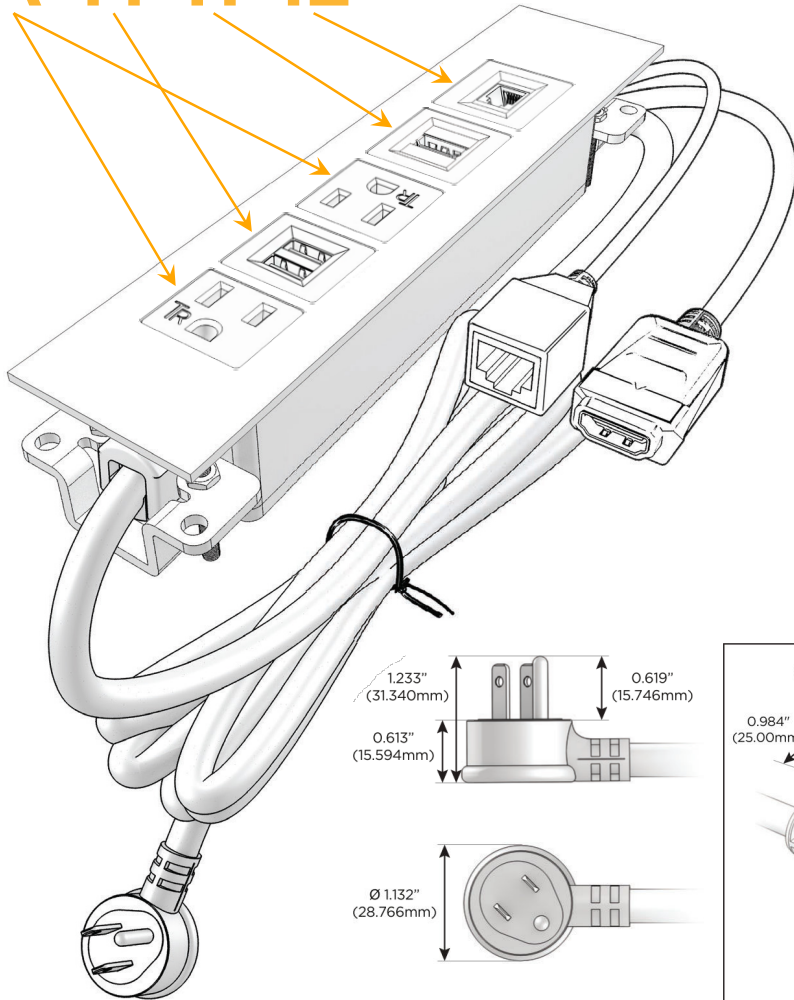

Trim Plate Finish: **BRASS (ABS)**

Custom Finishes Available

M-POWER-5TW-AMAH12-BRATP

Features:

Module/Port Options:

- A** Tamper Resistant AC Receptacle
- E** USB-A & USB-C (20W)
- M** Double USB-A (Fast Charging Ports - 18W)
- H** HDMI
- 6** CAT 6
- 12** RJ 12
- X** Switched AC
- Y** 3-Way Switch (Low Voltage)
- V** USB-C (45W High Speed Charging Port)
- S** USB-C (25W High Speed Charging Port)
- R** Switched AC (Rocker Switch)
- D** Dimmer Switch

Plug:

Supplied with Low Profile Flat 45° Angle 120 VAC Plug

Optional Standard Straight 120 VAC Plug

Optional Straight 120 VAC Pass-through Plug

- CLEAN, COMPACT DESIGN
- STREAMLINED
- LOW PROFILE
- SIDE-EXITING CORDS
- PLUG & PLAY
- 6' AC CORD & PLUG (FLAT PLUG STANDARD)
- CUSTOMIZABLE CONFIGURATIONS AND FINISHES
- UL LISTED FOR MOUNTING IN FURNITURE
- 15A

M-POWER-5T

AC POWER & DATA CONNECTIVITY SOLUTION

M-POWER-5TW-AMAH12-BRATP

Specs:

Modules/Ports:

- A** Tamper Resistant AC Receptacle
- M** Double USB-A (Fast Charging Ports - 18W)
- H** HDMI
- 12** RJ 12

A M H 12