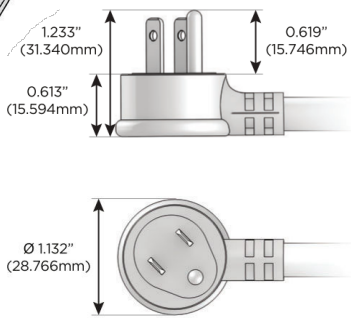

Trim Plate Finish: **BRASS (ABS)**

Custom Finishes Available

M-POWER-5TW-AMAH12-BRATP

Features:

Module/Port Options:

- A** Tamper Resistant AC Receptacle
- E** USB-A & USB-C (20W)
- M** Double USB-A (Fast Charging Ports - 18W)
- H** HDMI
- 6** CAT 6
- 12** RJ 12
- X** Switched AC
- Y** 3-Way Switch (Low Voltage)
- V** USB-C (45W High Speed Charging Port)
- S** USB-C (25W High Speed Charging Port)
- R** Switched AC (Rocker Switch)
- D** Dimmer Switch

Plug:

Supplied with Low Profile Flat 45° Angle 120 VAC Plug

Optional Standard Straight 120 VAC Plug

Optional Straight 120 VAC Pass-through Plug

- CLEAN, COMPACT DESIGN
- STREAMLINED
- LOW PROFILE
- SIDE-EXITING CORDS
- PLUG & PLAY
- 6' AC CORD & PLUG (FLAT PLUG STANDARD)
- CUSTOMIZABLE CONFIGURATIONS AND FINISHES
- UL LISTED FOR MOUNTING IN FURNITURE
- 15A

M-POWER-5T

AC POWER & DATA CONNECTIVITY SOLUTION

M-POWER-5TW-AMAH12-BRATP

Specs:

Modules/Ports:

- A** Tamper Resistant AC Receptacle
- M** Double USB-A (Fast Charging Ports - 18W)
- H** HDMI
- 12** RJ 12

A M H 12