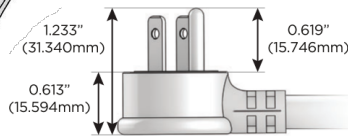

Plug:

Supplied with Low Profile Flat 45° Angle 120 VAC Plug

Optional Standard Straight 120 VAC Plug

Optional Straight 120 VAC Pass-through Plug

- CLEAN, COMPACT DESIGN
- STREAMLINED
- LOW PROFILE
- SIDE-EXITING CORDS
- PLUG & PLAY
- 6' AC CORD & PLUG (FLAT PLUG STANDARD)
- CUSTOMIZABLE CONFIGURATIONS AND FINISHES
- UL LISTED FOR MOUNTING IN FURNITURE
- 15A

M-POWER-5T

AC POWER & DATA CONNECTIVITY SOLUTION

M-POWER-5TW-AMAH12-BRAATP

Specs:

Modules/Ports:

- A** Tamper Resistant AC Receptacle
- M** Double USB-A (Fast Charging Ports - 18W)
- H** HDMI
- 12** RJ 12

A M H 12