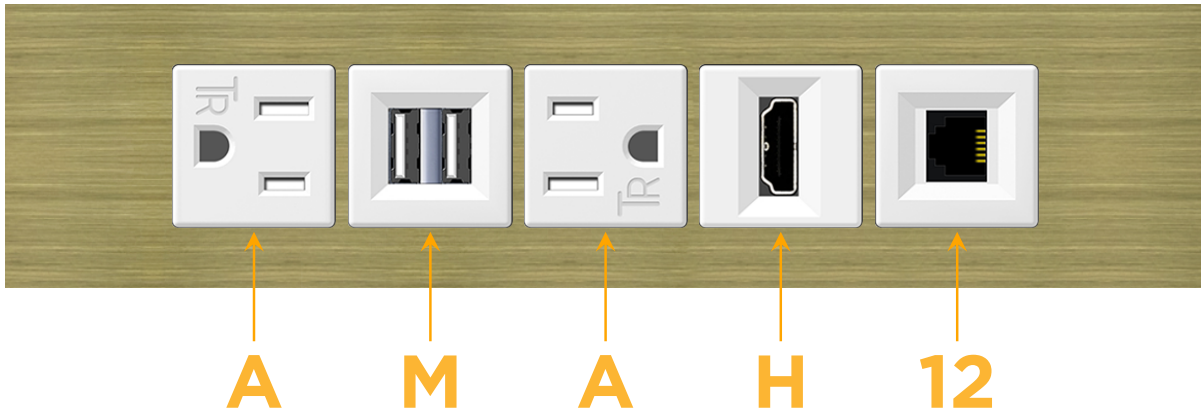

Trim Plate Finish: **BRASS ANTIQUED (ABS)**

Custom Finishes Available

M-POWER-5TW-AMAH12-BRAATP

Features:

Module/Port Options:

- A** Tamper Resistant AC Receptacle
- E** USB-A & USB-C (20W)
- M** Double USB-A (Fast Charging Ports - 18W)
- H** HDMI
- 6** CAT 6
- 12** RJ 12
- X** Switched AC
- Y** 3-Way Switch (Low Voltage)
- V** USB-C (45W High Speed Charging Port)
- S** USB-C (25W High Speed Charging Port)
- R** Switched AC (Rocker Switch)
- D** Dimmer Switch

Plug:

Supplied with Low Profile Flat 45° Angle 120 VAC Plug

Optional Standard Straight 120 VAC Plug

Optional Straight 120 VAC Pass-through Plug

- CLEAN, COMPACT DESIGN
- STREAMLINED
- LOW PROFILE
- SIDE-EXITING CORDS
- PLUG & PLAY
- 6' AC CORD & PLUG (FLAT PLUG STANDARD)
- CUSTOMIZABLE CONFIGURATIONS AND FINISHES
- UL LISTED FOR MOUNTING IN FURNITURE
- 15A

M-POWER-5T

AC POWER & DATA CONNECTIVITY SOLUTION

M-POWER-5TW-AMAH12-BRAATP

Specs:

Modules/Ports:

- A** Tamper Resistant AC Receptacle
- M** Double USB-A (Fast Charging Ports - 18W)
- H** HDMI
- 12** RJ 12

A M H 12