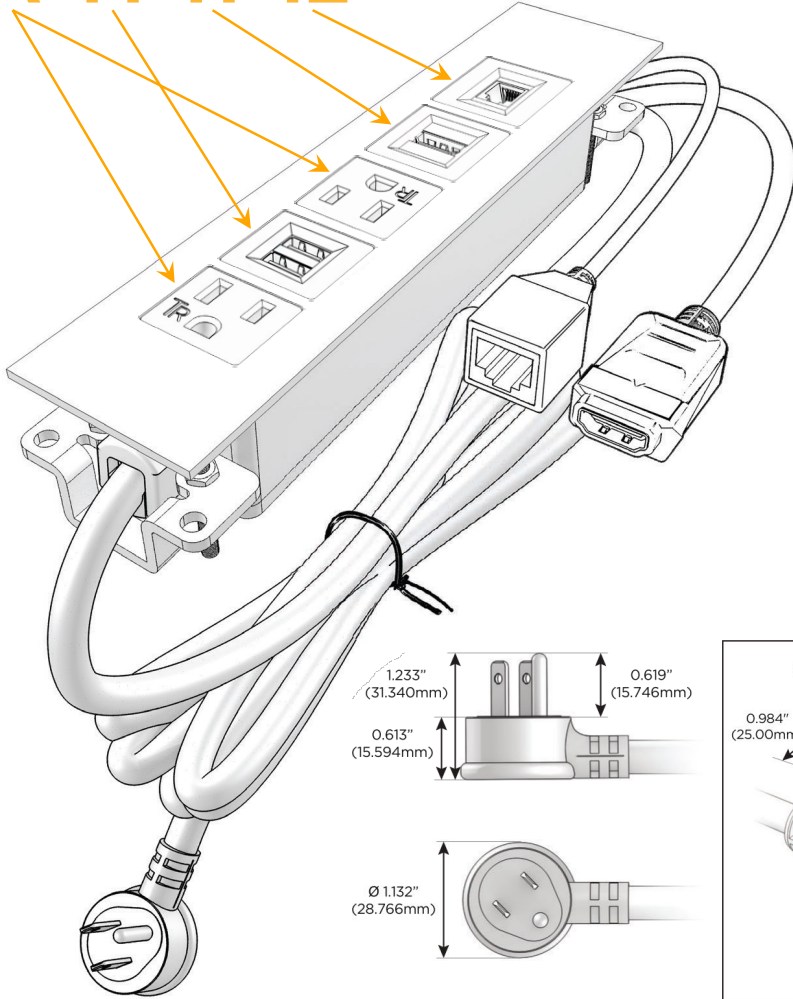

Trim Plate Finish: **BRASS ANTIQUED (ABS)**

Custom Finishes Available

M-POWER-5TW-AMAH12-BRAATP

Features:

Module/Port Options:

- A** Tamper Resistant AC Receptacle
- E** USB-A & USB-C (20W)
- M** Double USB-A (Fast Charging Ports - 18W)
- H** HDMI
- 6** CAT 6
- 12** RJ 12
- X** Switched AC
- Y** 3-Way Switch (Low Voltage)
- V** USB-C (45W High Speed Charging Port)
- S** USB-C (25W High Speed Charging Port)
- R** Switched AC (Rocker Switch)
- D** Dimmer Switch

Plug:

Supplied with Low Profile Flat 45° Angle 120 VAC Plug

Optional Standard Straight 120 VAC Plug

Optional Straight 120 VAC Pass-through Plug

- CLEAN, COMPACT DESIGN
- STREAMLINED
- LOW PROFILE
- SIDE-EXITING CORDS
- PLUG & PLAY
- 6' AC CORD & PLUG (FLAT PLUG STANDARD)
- CUSTOMIZABLE CONFIGURATIONS AND FINISHES
- UL LISTED FOR MOUNTING IN FURNITURE
- 15A

M-POWER-5T

AC POWER & DATA CONNECTIVITY SOLUTION

M-POWER-5TW-AMAH12-BRAATP

Specs:

Modules/Ports:

- A** Tamper Resistant AC Receptacle
- M** Double USB-A (Fast Charging Ports - 18W)
- H** HDMI
- 12** RJ 12

A M H 12