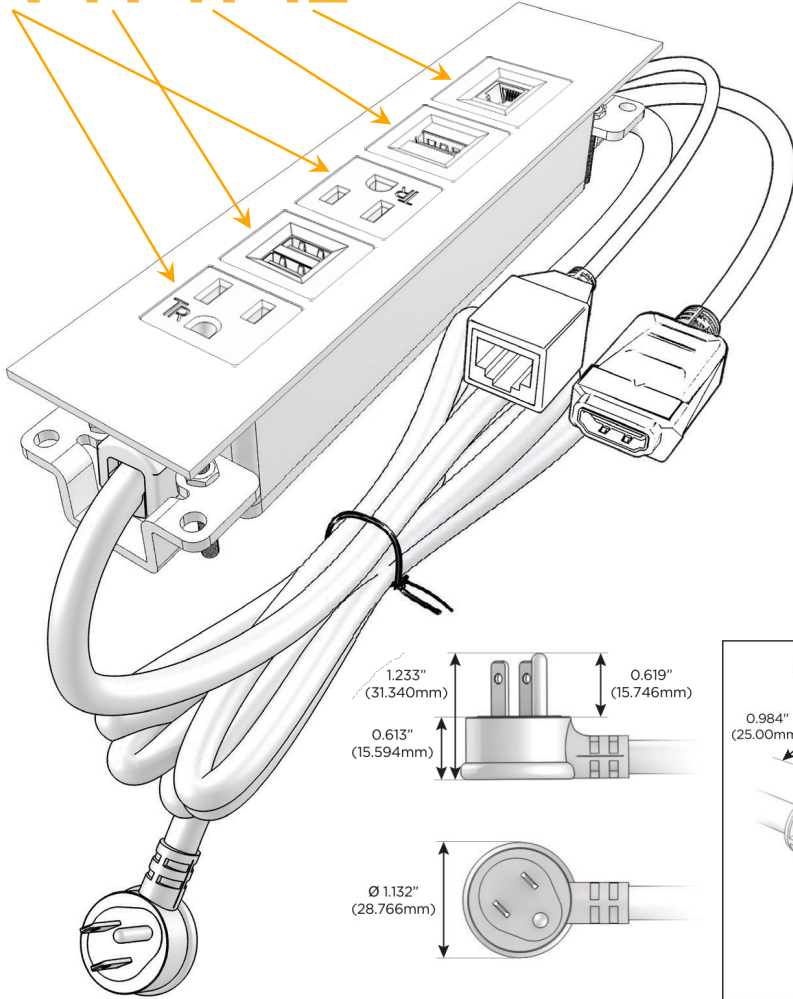

### Module/Port Options:

- A** Tamper Resistant AC Receptacle
- E** USB-A & USB-C (20W)
- M** Double USB-A (Fast Charging Ports - 18W)
- H** HDMI
- 6** CAT 6
- 12** RJ 12
- X** Switched AC
- Y** 3-Way Switch (Low Voltage)
- V** USB-C (45W High Speed Charging Port)
- S** USB-C (25W High Speed Charging Port)
- R** Switched AC (Rocker Switch)
- D** Dimmer Switch

### Plug:

Supplied with Low Profile Flat 45° Angle 120 VAC Plug

Optional Standard Straight 120 VAC Plug

Optional Straight 120 VAC Pass-through Plug

- CLEAN, COMPACT DESIGN
- STREAMLINED
- LOW PROFILE
- SIDE-EXITING CORDS
- PLUG & PLAY
- 6' AC CORD & PLUG (FLAT PLUG STANDARD)
- CUSTOMIZABLE CONFIGURATIONS AND FINISHES
- UL LISTED FOR MOUNTING IN FURNITURE
- 15A

## AC POWER & DATA CONNECTIVITY SOLUTION

M-POWER-5TW-AMAH12-BR4TP

Specs:

**Modules/Ports:**

- A** Tamper Resistant AC Receptacle
- M** Double USB-A (Fast Charging Ports - 18W)
- H** HDMI
- 12** RJ 12

**A M H 12**