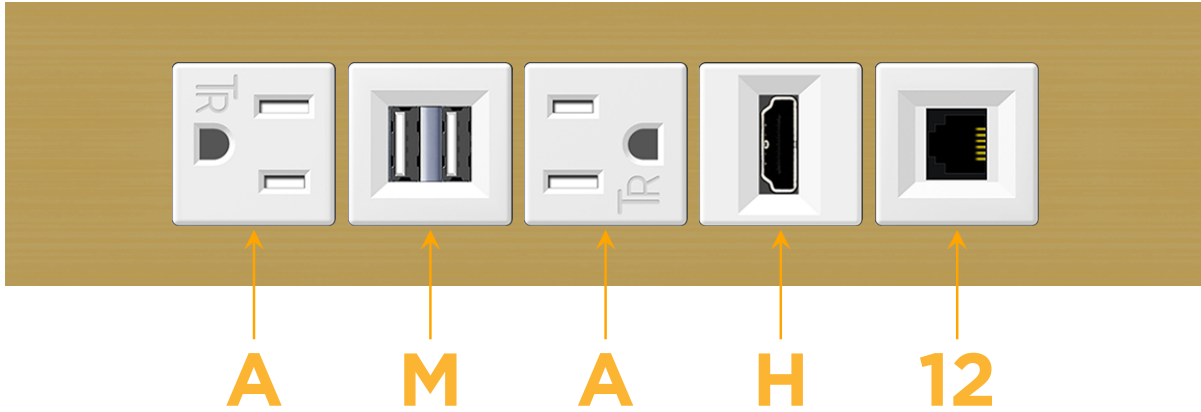

M-POWER-5T

AC POWER & DATA CONNECTIVITY SOLUTION

M-POWER-5TW-AMAH12-BR4TP

Distributed by

Mormax Company, Inc.

8 Westchester Plaza

Elmsford, NY 10523

914-699-0101

sales@mormax.com

mormax.com

Metro Light & Power's line of power & data solutions offers sophisticated design elements combined with greater ease of installation. Streamlined and low-profile, enhanced by side-exiting cords, our outlets advance the industry with their cutting edge look and feel. We believe flexibility is key, and we provide a variety of mounting options, including the ability to mount in limited spaces. Our outlets are available in many finishes and configurations, in addition to a custom color and finish capability for our clients.

Trim Plate Finish: **SOLID BRASS BRUSHED**

Custom Finishes Available

M-POWER-5TW-AMAH12-BR4TP

Features:

Module/Port Options:

- **A** Tamper Resistant AC Receptacle
- **E** USB-A & USB-C (20W)
- **M** Double USB-A (Fast Charging Ports - 18W)
- **H** HDMI
- **6** CAT 6
- **12** RJ 12
- **X** Switched AC
- **Y** 3-Way Switch (Low Voltage)
- **V** USB-C (45W High Speed Charging Port)
- **S** USB-C (25W High Speed Charging Port)
- **R** Switched AC (Rocker Switch)
- **D** Dimmer Switch

Plug:

Supplied with Low Profile Flat 45° Angle 120 VAC Plug

Optional Standard Straight 120 VAC Plug

Optional Straight 120 VAC Pass-through Plug

- CLEAN, COMPACT DESIGN
- STREAMLINED
- LOW PROFILE
- SIDE-EXITING CORDS
- PLUG & PLAY
- 6' AC CORD & PLUG (FLAT PLUG STANDARD)
- CUSTOMIZABLE CONFIGURATIONS AND FINISHES
- UL LISTED FOR MOUNTING IN FURNITURE
- 15A