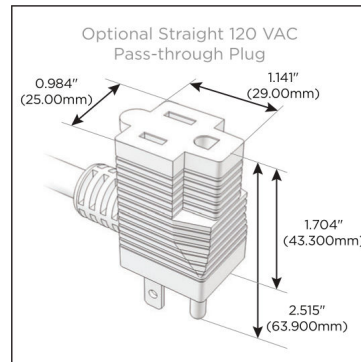

### Module/Port Options:

- A** Tamper Resistant AC Receptacle
- E** USB-A & USB-C (20W)
- M** Double USB-A (Fast Charging Ports - 18W)
- H** HDMI
- 6** CAT 6
- 12** RJ 12
- X** Switched AC
- Y** 3-Way Switch (Low Voltage)
- V** USB-C (45W High Speed Charging Port)
- S** USB-C (25W High Speed Charging Port)
- R** Switched AC (Rocker Switch)
- D** Dimmer Switch

### Plug:

Supplied with Low Profile Flat 45° Angle 120 VAC Plug

Optional Standard Straight 120 VAC Plug

Optional Straight 120 VAC Pass-through Plug

- CLEAN, COMPACT DESIGN
- STREAMLINED
- LOW PROFILE
- SIDE-EXITING CORDS
- PLUG & PLAY
- 6' AC CORD & PLUG (FLAT PLUG STANDARD)
- CUSTOMIZABLE CONFIGURATIONS AND FINISHES
- UL LISTED FOR MOUNTING IN FURNITURE
- 15A

## AC POWER & DATA CONNECTIVITY SOLUTION

M-POWER-5TW-AESAX-WATP

Specs:

**Modules/Ports:**

- A** Tamper Resistant AC Receptacle
- E** USB-A & USB-C (20W)
- S** USB-C (25W High Speed Charging Port)
- X** Switched AC