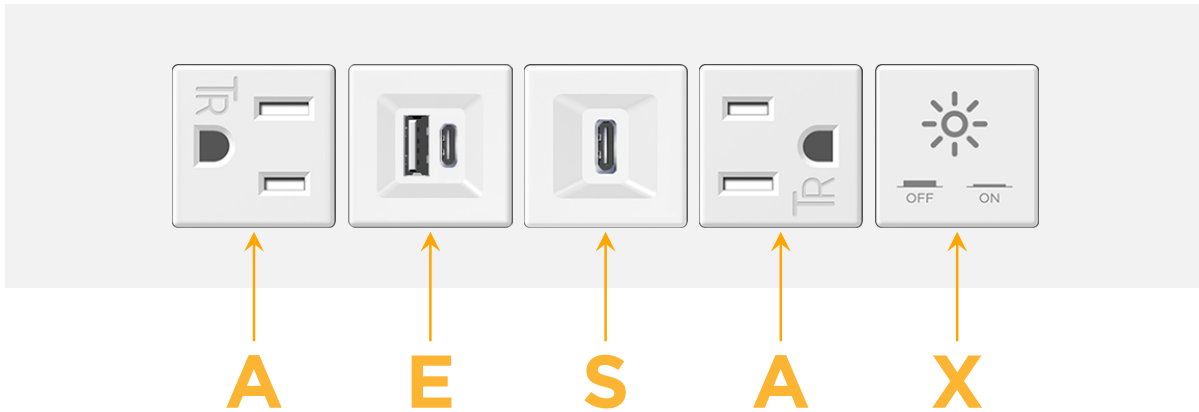

M-POWER-5T

AC POWER & DATA CONNECTIVITY SOLUTION

M-POWER-5TW-AESAX-WATP

Distributed by

Mormax Company, Inc.

8 Westchester Plaza

Elmsford, NY 10523

914-699-0101

sales@mormax.com

mormax.com

Metro Light & Power's line of power & data solutions offers sophisticated design elements combined with greater ease of installation. Streamlined and low-profile, enhanced by side-exiting cords, our outlets advance the industry with their cutting edge look and feel. We believe flexibility is key, and we provide a variety of mounting options, including the ability to mount in limited spaces. Our outlets are available in many finishes and configurations, in addition to a custom color and finish capability for our clients.

Trim Plate Finish: **WHITE (ABS)**

Custom Finishes Available

M-POWER-5TW-AESAX-WATP

Features:

Module/Port Options:

- **A** Tamper Resistant AC Receptacle
- **E** USB-A & USB-C (20W)
- **M** Double USB-A (Fast Charging Ports - 18W)
- **H** HDMI
- **6** CAT 6
- **12** RJ 12
- **X** Switched AC
- **Y** 3-Way Switch (Low Voltage)
- **V** USB-C (45W High Speed Charging Port)
- **S** USB-C (25W High Speed Charging Port)
- **R** Switched AC (Rocker Switch)
- **D** Dimmer Switch

Plug:

Supplied with Low Profile Flat 45° Angle 120 VAC Plug

Optional Standard Straight 120 VAC Plug

Optional Straight 120 VAC Pass-through Plug

- CLEAN, COMPACT DESIGN
- STREAMLINED
- LOW PROFILE
- SIDE-EXITING CORDS
- PLUG & PLAY
- 6' AC CORD & PLUG (FLAT PLUG STANDARD)
- CUSTOMIZABLE CONFIGURATIONS AND FINISHES
- UL LISTED FOR MOUNTING IN FURNITURE
- 15A