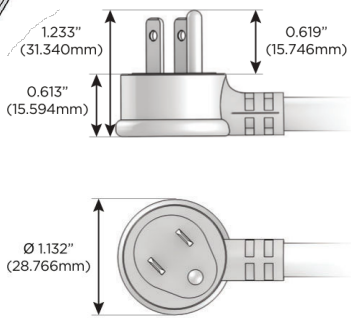

### Module/Port Options:

- A** Tamper Resistant AC Receptacle
- E** USB-A & USB-C (20W)
- M** Double USB-A (Fast Charging Ports - 18W)
- H** HDMI
- 6** CAT 6
- 12** RJ 12
- X** Switched AC
- Y** 3-Way Switch (Low Voltage)
- V** USB-C (45W High Speed Charging Port)
- S** USB-C (25W High Speed Charging Port)
- R** Switched AC (Rocker Switch)
- D** Dimmer Switch

### Plug:

Supplied with Low Profile Flat 45° Angle 120 VAC Plug

Optional Standard Straight 120 VAC Plug

Optional Straight 120 VAC Pass-through Plug

- CLEAN, COMPACT DESIGN
- STREAMLINED
- LOW PROFILE
- SIDE-EXITING CORDS
- PLUG & PLAY
- 6' AC CORD & PLUG (FLAT PLUG STANDARD)
- CUSTOMIZABLE CONFIGURATIONS AND FINISHES
- UL LISTED FOR MOUNTING IN FURNITURE
- 15A

## AC POWER & DATA CONNECTIVITY SOLUTION

M-POWER-5TW-AESAX-WATP

Specs:

**Modules/Ports:**

- A** Tamper Resistant AC Receptacle
- E** USB-A & USB-C (20W)
- S** USB-C (25W High Speed Charging Port)
- X** Switched AC