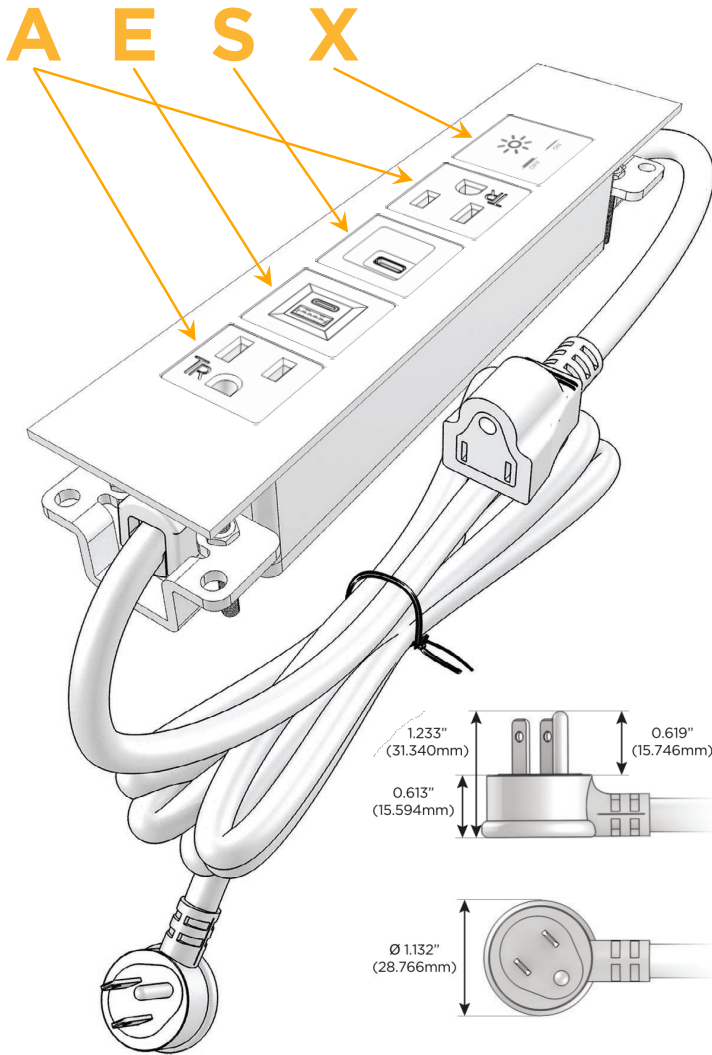

### Module/Port Options:

- A** Tamper Resistant AC Receptacle
- E** USB-A & USB-C (20W)
- M** Double USB-A (Fast Charging Ports - 18W)
- H** HDMI
- 6** CAT 6
- 12** RJ 12
- X** Switched AC
- Y** 3-Way Switch (Low Voltage)
- V** USB-C (45W High Speed Charging Port)
- S** USB-C (25W High Speed Charging Port)
- R** Switched AC (Rocker Switch)
- D** Dimmer Switch

### Plug:

Supplied with Low Profile Flat 45° Angle 120 VAC Plug

Optional Standard Straight 120 VAC Plug

Optional Straight 120 VAC Pass-through Plug

- CLEAN, COMPACT DESIGN
- STREAMLINED
- LOW PROFILE
- SIDE-EXITING CORDS
- PLUG & PLAY
- 6' AC CORD & PLUG (FLAT PLUG STANDARD)
- CUSTOMIZABLE CONFIGURATIONS AND FINISHES
- UL LISTED FOR MOUNTING IN FURNITURE
- 15A

## AC POWER & DATA CONNECTIVITY SOLUTION

M-POWER-5TW-AESAX-WATP

Specs:

**Modules/Ports:**

- A** Tamper Resistant AC Receptacle
- E** USB-A & USB-C (20W)
- S** USB-C (25W High Speed Charging Port)
- X** Switched AC