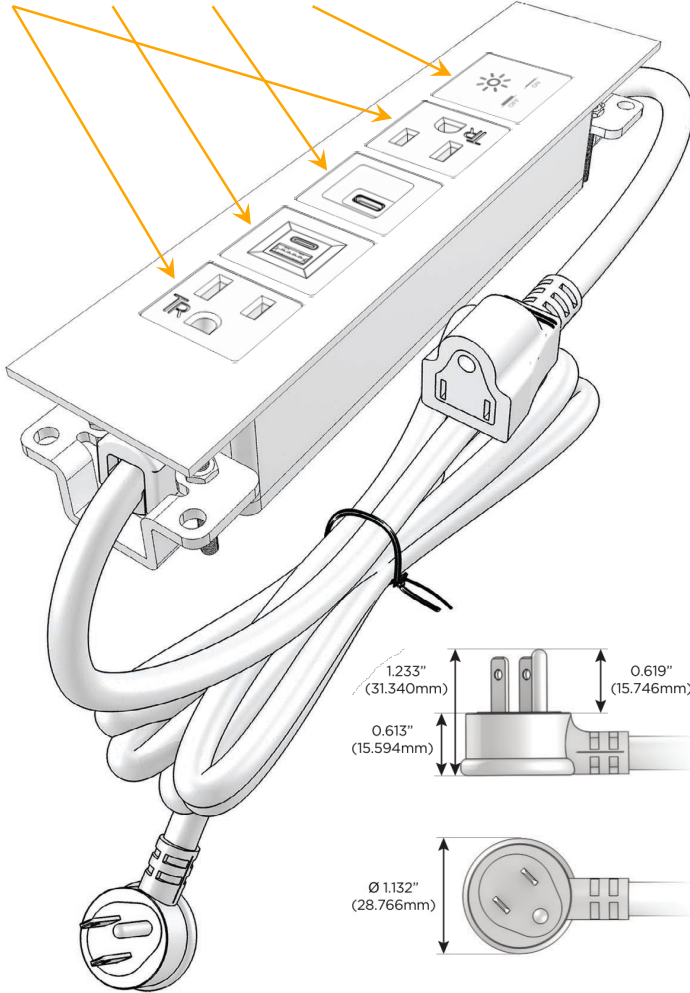

M-POWER-5T

AC POWER & DATA CONNECTIVITY SOLUTION

M-POWER-5TW-AESAX-CHATP

Specs:

Modules/Ports:

- **A** Tamper Resistant AC Receptacle
- **E** USB-A & USB-C (20W)
- **S** USB-C (25W High Speed Charging Port)
- **X** Switched AC

A E S X