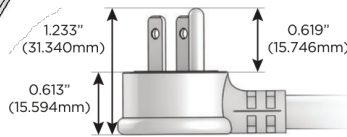

M-POWER-5T

AC POWER & DATA CONNECTIVITY SOLUTION

M-POWER-5TW-AESAX-CHATP

Specs:

Modules/Ports:

- **A** Tamper Resistant AC Receptacle
- **E** USB-A & USB-C (20W)
- **S** USB-C (25W High Speed Charging Port)
- **X** Switched AC

A E S X