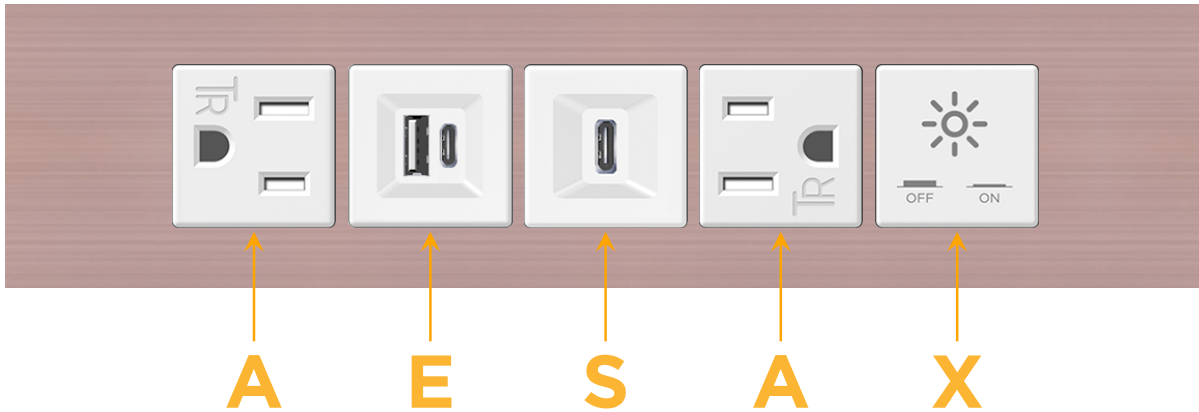

M-POWER-5T

AC POWER & DATA CONNECTIVITY SOLUTION

M-POWER-5TW-AESAX-CHATP

Distributed by

Mormax Company, Inc.

8 Westchester Plaza

Elmsford, NY 10523

914-699-0101

sales@mormax.com

mormax.com

Metro Light & Power's line of power & data solutions offers sophisticated design elements combined with greater ease of installation. Streamlined and low-profile, enhanced by side-exiting cords, our outlets advance the industry with their cutting edge look and feel. We believe flexibility is key, and we provide a variety of mounting options, including the ability to mount in limited spaces. Our outlets are available in many finishes and configurations, in addition to a custom color and finish capability for our clients.

Trim Plate Finish: **CHAMPAGNE (ABS)**

Custom Finishes Available

M-POWER-5TW-AESAX-CHATP

Features:

Module/Port Options:

- **A** Tamper Resistant AC Receptacle
- **E** USB-A & USB-C (20W)
- **M** Double USB-A (Fast Charging Ports - 18W)
- **H** HDMI
- **6** CAT 6
- **12** RJ 12
- **X** Switched AC
- **Y** 3-Way Switch (Low Voltage)
- **V** USB-C (45W High Speed Charging Port)
- **S** USB-C (25W High Speed Charging Port)
- **R** Switched AC (Rocker Switch)
- **D** Dimmer Switch

Plug:

Supplied with Low Profile Flat 45° Angle 120 VAC Plug

Optional Standard Straight 120 VAC Plug

Optional Straight 120 VAC Pass-through Plug

- CLEAN, COMPACT DESIGN
- STREAMLINED
- LOW PROFILE
- SIDE-EXITING CORDS
- PLUG & PLAY
- 6' AC CORD & PLUG (FLAT PLUG STANDARD)
- CUSTOMIZABLE CONFIGURATIONS AND FINISHES
- UL LISTED FOR MOUNTING IN FURNITURE
- 15A