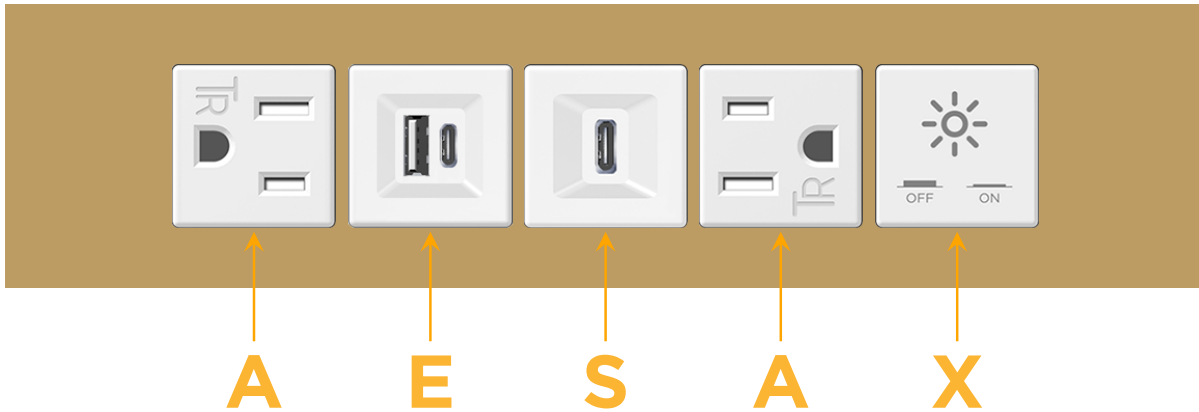

Trim Plate Finish: **STANDARD BRONZE (ABS)**

Custom Finishes Available

M-POWER-5TW-AESAX-BZATP

Features:

**Module/Port Options:**

- A** Tamper Resistant AC Receptacle
- E** USB-A & USB-C (20W)
- M** Double USB-A (Fast Charging Ports - 18W)
- H** HDMI
- 6** CAT 6
- 12** RJ 12
- X** Switched AC
- Y** 3-Way Switch (Low Voltage)
- V** USB-C (45W High Speed Charging Port)
- S** USB-C (25W High Speed Charging Port)
- R** Switched AC (Rocker Switch)
- D** Dimmer Switch

**Plug:**

Supplied with Low Profile Flat 45° Angle 120 VAC Plug

Optional Standard Straight 120 VAC Plug

Optional Straight 120 VAC Pass-through Plug

- CLEAN, COMPACT DESIGN
- STREAMLINED
- LOW PROFILE
- SIDE-EXITING CORDS
- PLUG & PLAY
- 6' AC CORD & PLUG (FLAT PLUG STANDARD)
- CUSTOMIZABLE CONFIGURATIONS AND FINISHES
- UL LISTED FOR MOUNTING IN FURNITURE
- 15A

## AC POWER & DATA CONNECTIVITY SOLUTION

M-POWER-5TW-AESAX-BZATP

Specs:

**Modules/Ports:**

- A** Tamper Resistant AC Receptacle
- E** USB-A & USB-C (20W)
- S** USB-C (25W High Speed Charging Port)
- X** Switched AC