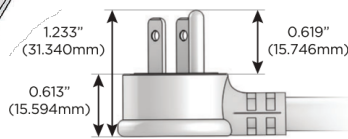

## AC POWER & DATA CONNECTIVITY SOLUTION

M-POWER-5TW-AESAX-BZATP

Specs:

**Modules/Ports:**

- A** Tamper Resistant AC Receptacle
- E** USB-A & USB-C (20W)
- S** USB-C (25W High Speed Charging Port)
- X** Switched AC