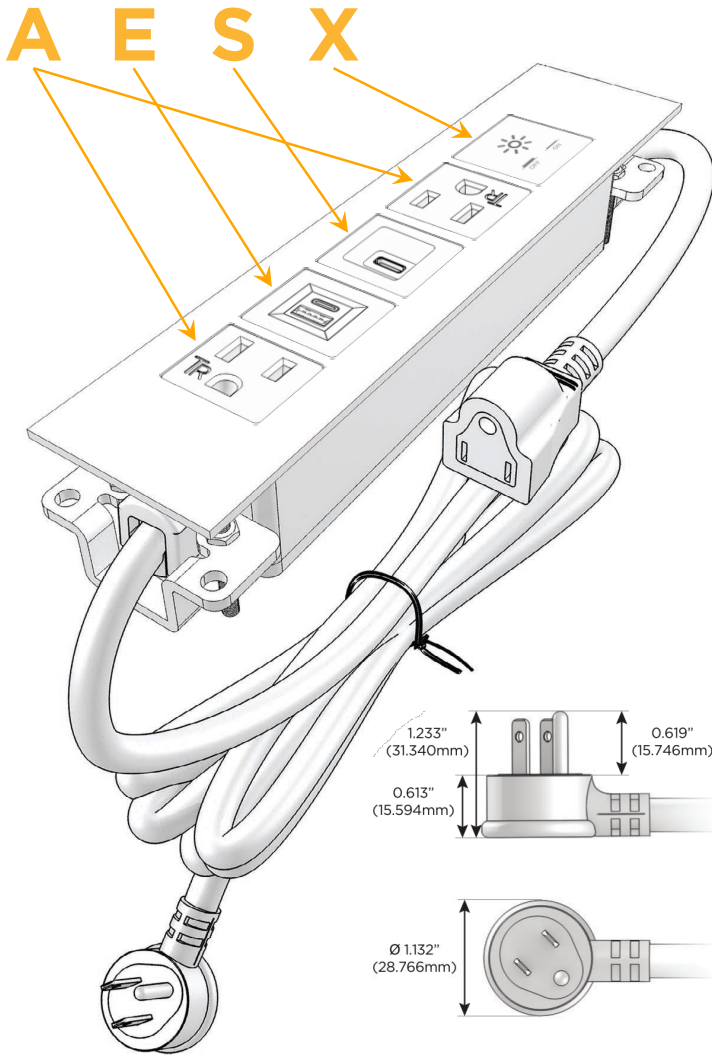

Trim Plate Finish: **STANDARD BRONZE (ABS)**

Custom Finishes Available

M-POWER-5TW-AESAX-BZATP

Features:

**Module/Port Options:**

- A** Tamper Resistant AC Receptacle
- E** USB-A & USB-C (20W)
- M** Double USB-A (Fast Charging Ports - 18W)
- H** HDMI
- 6** CAT 6
- 12** RJ 12
- X** Switched AC
- Y** 3-Way Switch (Low Voltage)
- V** USB-C (45W High Speed Charging Port)
- S** USB-C (25W High Speed Charging Port)
- R** Switched AC (Rocker Switch)
- D** Dimmer Switch

**Plug:**

Supplied with Low Profile Flat 45° Angle 120 VAC Plug

Optional Standard Straight 120 VAC Plug

Optional Straight 120 VAC Pass-through Plug

- CLEAN, COMPACT DESIGN
- STREAMLINED
- LOW PROFILE
- SIDE-EXITING CORDS
- PLUG & PLAY
- 6' AC CORD & PLUG (FLAT PLUG STANDARD)
- CUSTOMIZABLE CONFIGURATIONS AND FINISHES
- UL LISTED FOR MOUNTING IN FURNITURE
- 15A

## AC POWER & DATA CONNECTIVITY SOLUTION

M-POWER-5TW-AESAX-BZATP

Specs:

**Modules/Ports:**

- A** Tamper Resistant AC Receptacle
- E** USB-A & USB-C (20W)
- S** USB-C (25W High Speed Charging Port)
- X** Switched AC