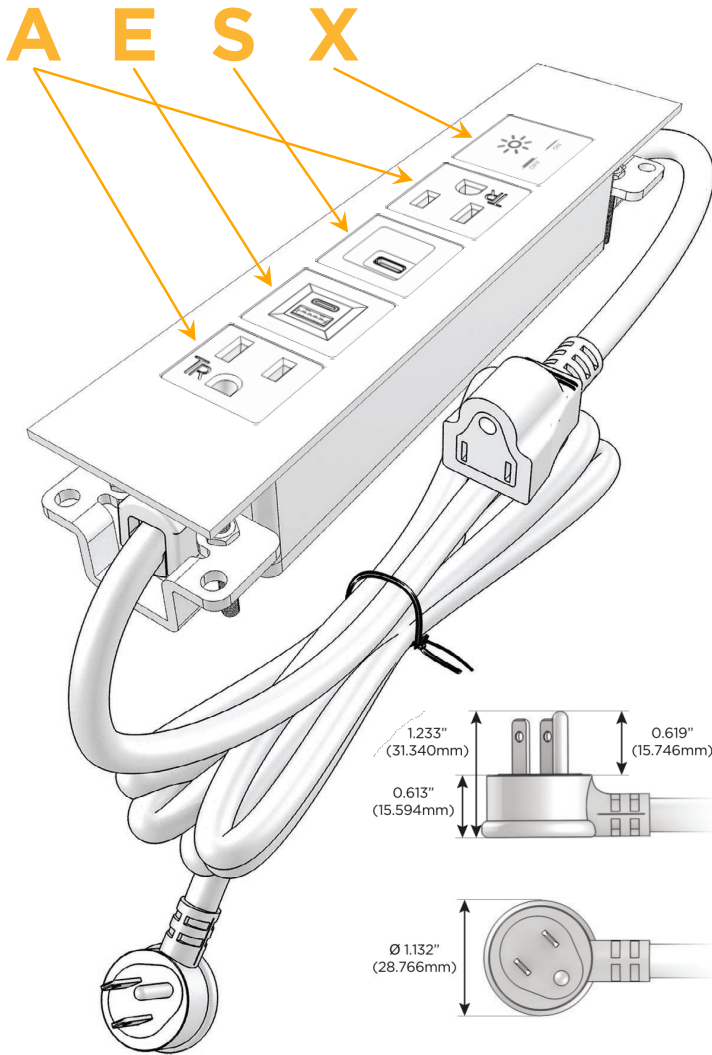

Trim Plate Finish: **SOLID BRONZE BRUSHED**

Custom Finishes Available

M-POWER-5TW-AESAX-BZ4TP

Features:

**Module/Port Options:**

- A** Tamper Resistant AC Receptacle
- E** USB-A & USB-C (20W)
- M** Double USB-A (Fast Charging Ports - 18W)
- H** HDMI
- 6** CAT 6
- 12** RJ 12
- X** Switched AC
- Y** 3-Way Switch (Low Voltage)
- V** USB-C (45W High Speed Charging Port)
- S** USB-C (25W High Speed Charging Port)
- R** Switched AC (Rocker Switch)
- D** Dimmer Switch

**Plug:**

Supplied with Low Profile Flat 45° Angle 120 VAC Plug

Optional Standard Straight 120 VAC Plug

Optional Straight 120 VAC Pass-through Plug

- CLEAN, COMPACT DESIGN
- STREAMLINED
- LOW PROFILE
- SIDE-EXITING CORDS
- PLUG & PLAY
- 6' AC CORD & PLUG (FLAT PLUG STANDARD)
- CUSTOMIZABLE CONFIGURATIONS AND FINISHES
- UL LISTED FOR MOUNTING IN FURNITURE
- 15A

# M-POWER-5T

AC POWER & DATA CONNECTIVITY SOLUTION

M-POWER-5TW-AESAX-BZ4TP

Specs:

**Modules/Ports:**

- A** Tamper Resistant AC Receptacle
- E** USB-A & USB-C (20W)
- S** USB-C (25W High Speed Charging Port)
- X** Switched AC