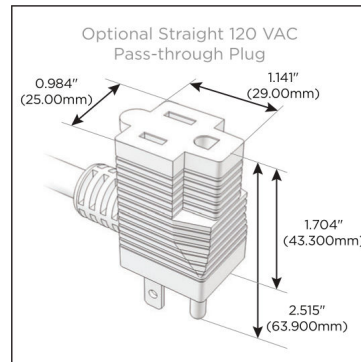

**Plug:**

Supplied with Low Profile Flat 45° Angle 120 VAC Plug

Optional Standard Straight 120 VAC Plug

Optional Straight 120 VAC Pass-through Plug

- CLEAN, COMPACT DESIGN
- STREAMLINED
- LOW PROFILE
- SIDE-EXITING CORDS
- PLUG & PLAY
- 6' AC CORD & PLUG (FLAT PLUG STANDARD)
- CUSTOMIZABLE CONFIGURATIONS AND FINISHES
- UL LISTED FOR MOUNTING IN FURNITURE
- 15A

# M-POWER-5T

AC POWER & DATA CONNECTIVITY SOLUTION

M-POWER-5TW-AESAX-BZ4TP

Specs:

**Modules/Ports:**

- A** Tamper Resistant AC Receptacle
- E** USB-A & USB-C (20W)
- S** USB-C (25W High Speed Charging Port)
- X** Switched AC