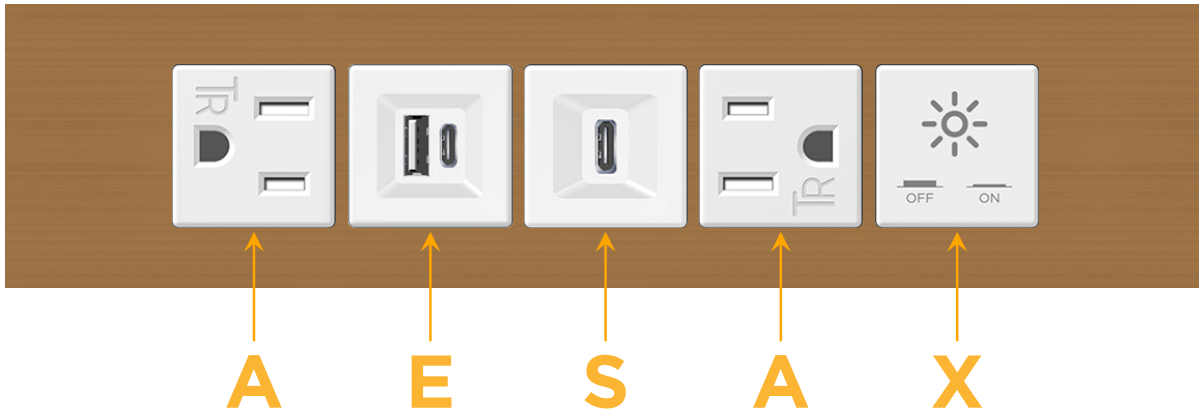

mormax.com

Metro Light & Power's line of power & data solutions offers sophisticated design elements combined with greater ease of installation. Streamlined and low-profile, enhanced by side-exiting cords, our outlets advance the industry with their cutting edge look and feel. We believe flexibility is key, and we provide a variety of mounting options, including the ability to mount in limited spaces. Our outlets are available in many finishes and configurations, in addition to a custom color and finish capability for our clients.

Trim Plate Finish: **SOLID BRONZE BRUSHED**

Custom Finishes Available

M-POWER-5TW-AESAX-BZ4TP

Features:

**Module/Port Options:**

- A** Tamper Resistant AC Receptacle
- E** USB-A & USB-C (20W)
- M** Double USB-A (Fast Charging Ports - 18W)
- H** HDMI
- 6** CAT 6
- 12** RJ 12
- X** Switched AC
- Y** 3-Way Switch (Low Voltage)
- V** USB-C (45W High Speed Charging Port)
- S** USB-C (25W High Speed Charging Port)
- R** Switched AC (Rocker Switch)
- D** Dimmer Switch

**Plug:**

Supplied with Low Profile Flat 45° Angle 120 VAC Plug

Optional Standard Straight 120 VAC Plug

Optional Straight 120 VAC Pass-through Plug

- CLEAN, COMPACT DESIGN
- STREAMLINED
- LOW PROFILE
- SIDE-EXITING CORDS
- PLUG & PLAY
- 6' AC CORD & PLUG (FLAT PLUG STANDARD)
- CUSTOMIZABLE CONFIGURATIONS AND FINISHES
- UL LISTED FOR MOUNTING IN FURNITURE
- 15A

# M-POWER-5T

AC POWER & DATA CONNECTIVITY SOLUTION

M-POWER-5TW-AESAX-BZ4TP

Specs:

**Modules/Ports:**

- A** Tamper Resistant AC Receptacle
- E** USB-A & USB-C (20W)
- S** USB-C (25W High Speed Charging Port)
- X** Switched AC