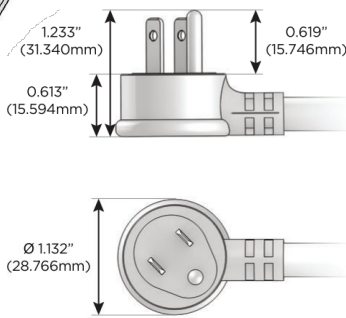

**Plug:**

Supplied with Low Profile Flat 45° Angle 120 VAC Plug

Optional Standard Straight 120 VAC Plug

Optional Straight 120 VAC Pass-through Plug

- CLEAN, COMPACT DESIGN
- STREAMLINED
- LOW PROFILE
- SIDE-EXITING CORDS
- PLUG & PLAY
- 6' AC CORD & PLUG (FLAT PLUG STANDARD)
- CUSTOMIZABLE CONFIGURATIONS AND FINISHES
- UL LISTED FOR MOUNTING IN FURNITURE
- 15A

# M-POWER-5T

AC POWER & DATA CONNECTIVITY SOLUTION

M-POWER-5TW-AESAX-BZ4TP

Specs:

**Modules/Ports:**

- A** Tamper Resistant AC Receptacle
- E** USB-A & USB-C (20W)
- S** USB-C (25W High Speed Charging Port)
- X** Switched AC