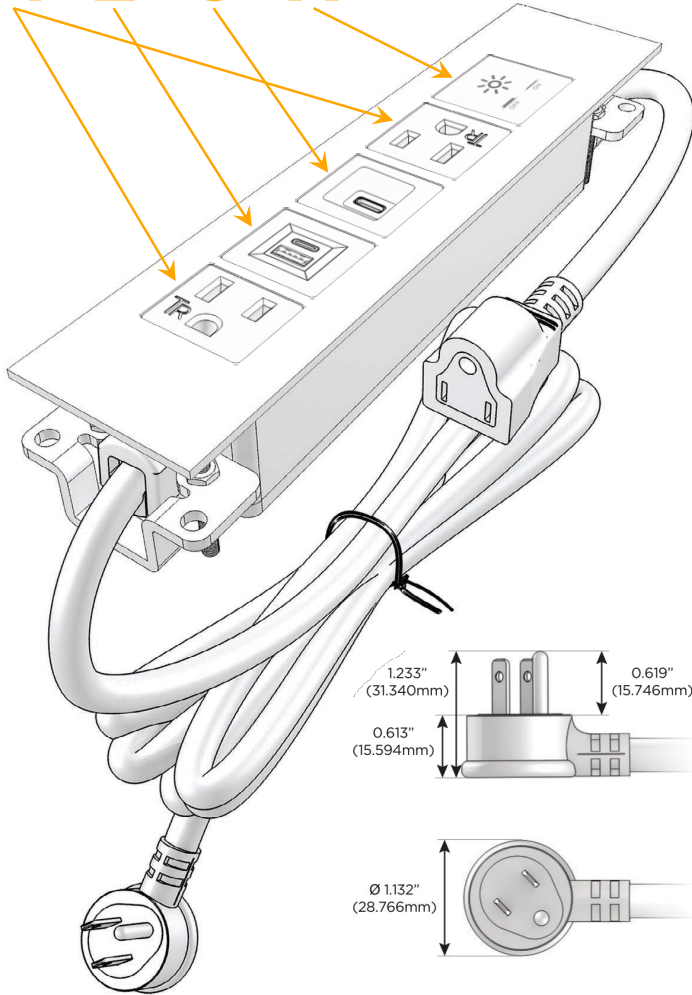

M-POWER-5T

AC POWER & DATA CONNECTIVITY SOLUTION

M-POWER-5TW-AESAX-BRAATP

Specs:

Modules/Ports:

- **A** Tamper Resistant AC Receptacle
- **E** USB-A & USB-C (20W)
- **S** USB-C (25W High Speed Charging Port)
- **X** Switched AC

A E S X