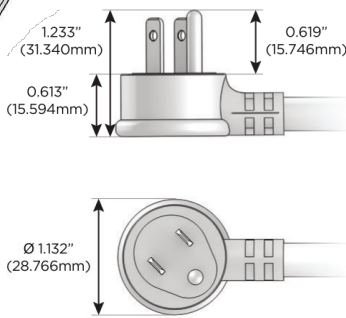

M-POWER-5T

AC POWER & DATA CONNECTIVITY SOLUTION

M-POWER-5TW-AESAX-BRAATP

Specs:

Modules/Ports:

- **A** Tamper Resistant AC Receptacle
- **E** USB-A & USB-C (20W)
- **S** USB-C (25W High Speed Charging Port)
- **X** Switched AC

A E S X