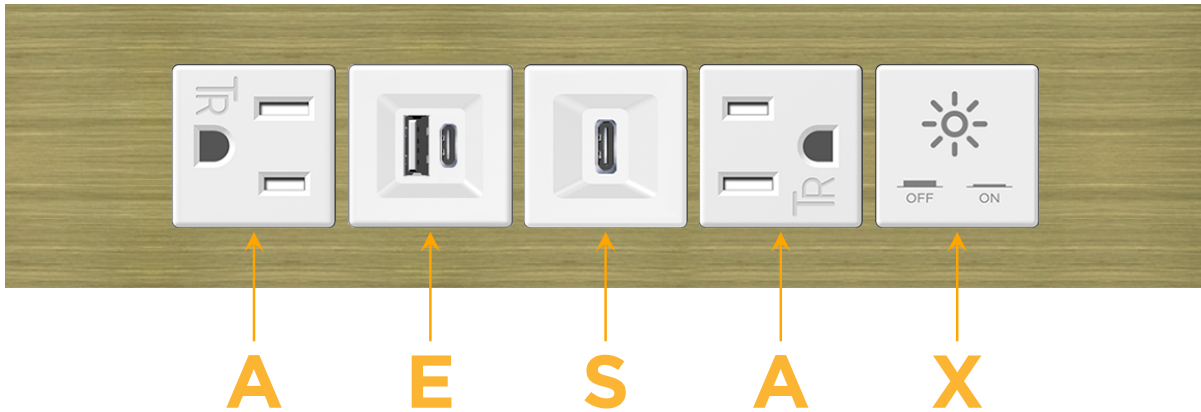

Trim Plate Finish: **BRASS ANTIQUED (ABS)**

Custom Finishes Available

M-POWER-5TW-AESAX-BRAATP

Features:

**Module/Port Options:**

- A** Tamper Resistant AC Receptacle
- E** USB-A & USB-C (20W)
- M** Double USB-A (Fast Charging Ports - 18W)
- H** HDMI
- 6** CAT 6
- 12** RJ 12
- X** Switched AC
- Y** 3-Way Switch (Low Voltage)
- V** USB-C (45W High Speed Charging Port)
- S** USB-C (25W High Speed Charging Port)
- R** Switched AC (Rocker Switch)
- D** Dimmer Switch

**Plug:**

Supplied with Low Profile Flat 45° Angle 120 VAC Plug

Optional Standard Straight 120 VAC Plug

Optional Straight 120 VAC Pass-through Plug

- CLEAN, COMPACT DESIGN
- STREAMLINED
- LOW PROFILE
- SIDE-EXITING CORDS
- PLUG & PLAY
- 6' AC CORD & PLUG (FLAT PLUG STANDARD)
- CUSTOMIZABLE CONFIGURATIONS AND FINISHES
- UL LISTED FOR MOUNTING IN FURNITURE
- 15A

## AC POWER & DATA CONNECTIVITY SOLUTION

M-POWER-5TW-AESAX-BRAATP

Specs:

**Modules/Ports:**

- A** Tamper Resistant AC Receptacle
- E** USB-A & USB-C (20W)
- S** USB-C (25W High Speed Charging Port)
- X** Switched AC