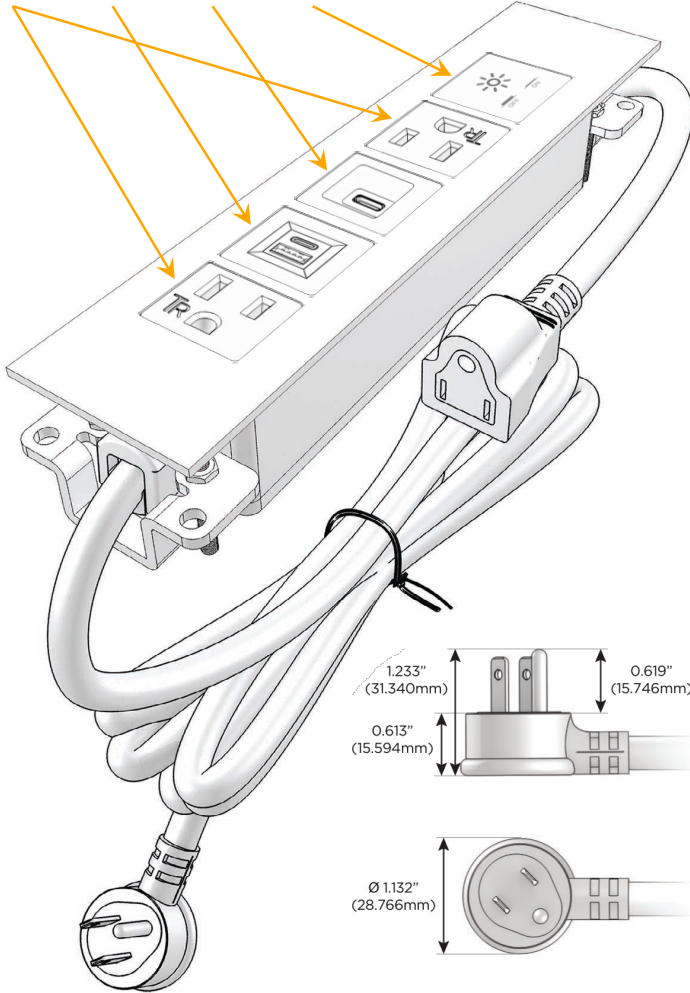

M-POWER-5T

AC POWER & DATA CONNECTIVITY SOLUTION

M-POWER-5TW-AESAX-BATP

Specs:

Modules/Ports:

- **A** Tamper Resistant AC Receptacle
- **E** USB-A & USB-C (20W)
- **S** USB-C (25W High Speed Charging Port)
- **X** Switched AC

A E S X