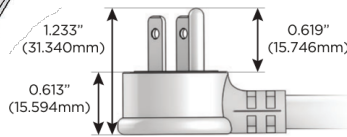

M-POWER-5T

AC POWER & DATA CONNECTIVITY SOLUTION

M-POWER-5TW-AESAX-BATP

Specs:

Modules/Ports:

- **A** Tamper Resistant AC Receptacle
- **E** USB-A & USB-C (20W)
- **S** USB-C (25W High Speed Charging Port)
- **X** Switched AC

A E S X