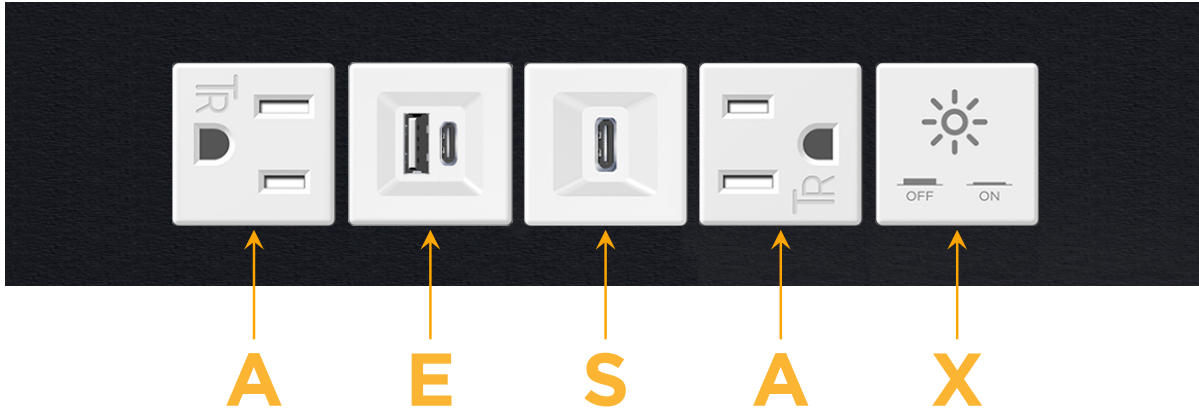

Trim Plate Finish: **BLACK (ABS)**

*Custom Finishes Available*

M-POWER-5TW-AESAX-BATP

Features:

**Module/Port Options:**

- A** Tamper Resistant AC Receptacle
- E** USB-A & USB-C (20W)
- M** Double USB-A (Fast Charging Ports - 18W)
- H** HDMI
- 6** CAT 6
- 12** RJ 12
- X** Switched AC
- Y** 3-Way Switch (Low Voltage)
- V** USB-C (45W High Speed Charging Port)
- S** USB-C (25W High Speed Charging Port)
- R** Switched AC (Rocker Switch)
- D** Dimmer Switch

**Plug:**

Supplied with Low Profile Flat 45° Angle 120 VAC Plug

Optional Standard Straight 120 VAC Plug

Optional Straight 120 VAC Pass-through Plug

- CLEAN, COMPACT DESIGN
- STREAMLINED
- LOW PROFILE
- SIDE-EXITING CORDS
- PLUG & PLAY
- 6' AC CORD & PLUG (FLAT PLUG STANDARD)
- CUSTOMIZABLE CONFIGURATIONS AND FINISHES
- UL LISTED FOR MOUNTING IN FURNITURE
- 15A

## AC POWER & DATA CONNECTIVITY SOLUTION

M-POWER-5TW-AESAX-BATP

Specs:

**Modules/Ports:**

- A** Tamper Resistant AC Receptacle
- E** USB-A & USB-C (20W)
- S** USB-C (25W High Speed Charging Port)
- X** Switched AC