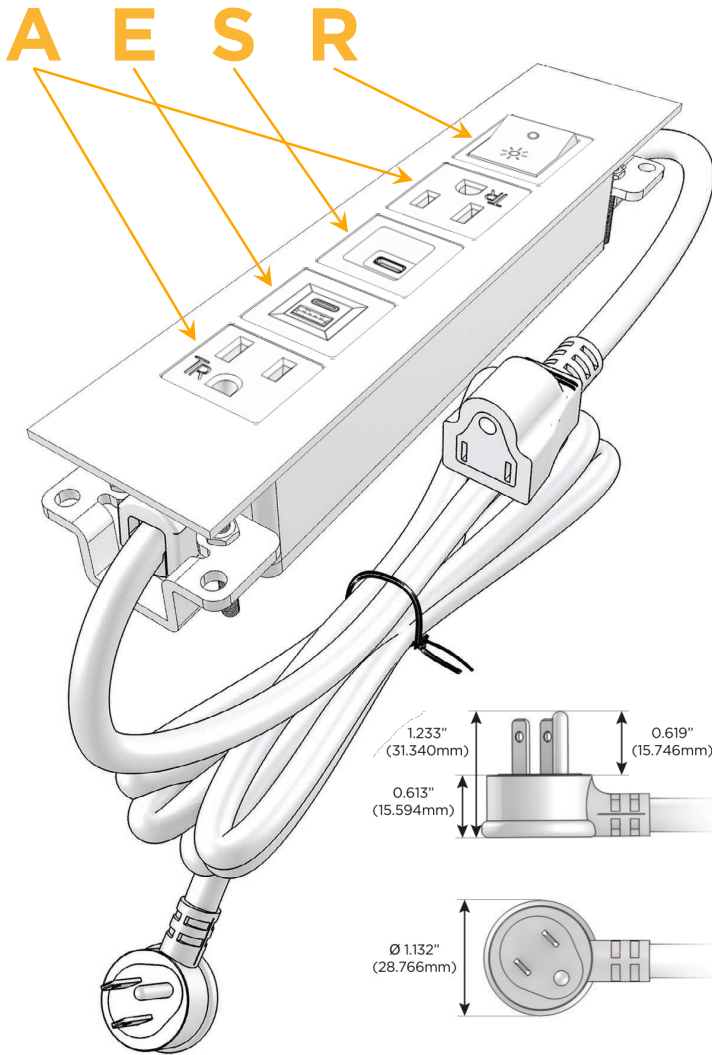

##### Module/Port Options:

- A** Tamper Resistant AC Receptacle
- E** USB-A & USB-C (20W)
- M** Double USB-A (Fast Charging Ports - 18W)
- H** HDMI
- 6** CAT 6
- 12** RJ 12
- X** Switched AC
- Y** 3-Way Switch (Low Voltage)
- V** USB-C (45W High Speed Charging Port)
- S** USB-C (25W High Speed Charging Port)
- R** Switched AC (Rocker Switch)
- D** Dimmer Switch

##### Plug:

Supplied with Low Profile Flat 45° Angle 120 VAC Plug

Optional Standard Straight 120 VAC Plug

Optional Straight 120 VAC Pass-through Plug

- CLEAN, COMPACT DESIGN
- STREAMLINED
- LOW PROFILE
- SIDE-EXITING CORDS
- PLUG & PLAY
- 6' AC CORD & PLUG (FLAT PLUG STANDARD)
- CUSTOMIZABLE CONFIGURATIONS AND FINISHES
- UL LISTED FOR MOUNTING IN FURNITURE
- 15A

## AC POWER & DATA CONNECTIVITY SOLUTION

M-POWER-5TW-AESAR-BZ5AATP

Specs:

**Modules/Ports:**

- A** Tamper Resistant AC Receptacle
- E** USB-A & USB-C (20W)
- S** USB-C (25W High Speed Charging Port)
- R** Switched AC (Rocker Switch)