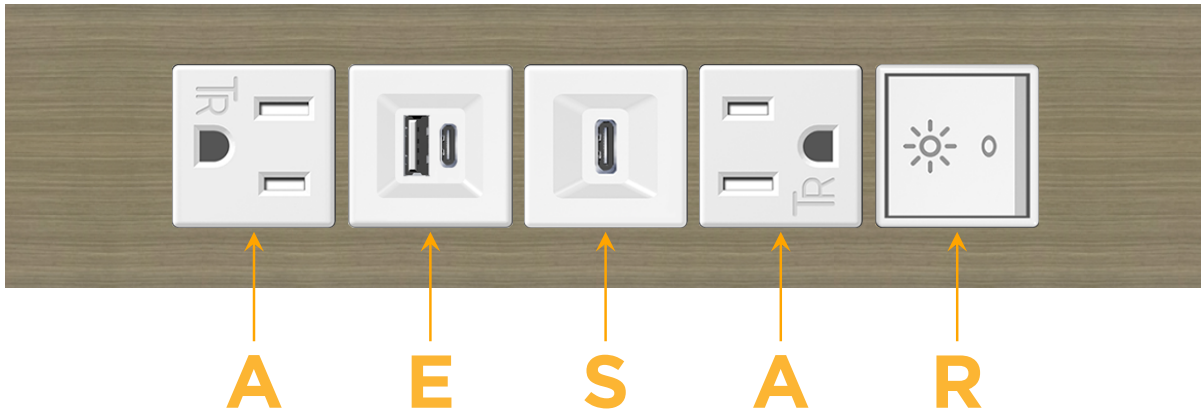

M-POWER-5T

AC POWER & DATA CONNECTIVITY SOLUTION

M-POWER-5TW-AESAR-BZ5AATP

Distributed by

Mormax Company, Inc.

8 Westchester Plaza

Elmsford, NY 10523

914-699-0101

sales@mormax.com

mormax.com

Metro Light & Power's line of power & data solutions offers sophisticated design elements combined with greater ease of installation. Streamlined and low-profile, enhanced by side-exiting cords, our outlets advance the industry with their cutting edge look and feel. We believe flexibility is key, and we provide a variety of mounting options, including the ability to mount in limited spaces. Our outlets are available in many finishes and configurations, in addition to a custom color and finish capability for our clients.

Trim Plate Finish: **ANTIQUED ARCHITECTURAL BRONZE (ABS)**

Custom Finishes Available

M-POWER-5TW-AESAR-BZ5AATP

Features:

Module/Port Options:

- **A** Tamper Resistant AC Receptacle
- **E** USB-A & USB-C (20W)
- **M** Double USB-A (Fast Charging Ports - 18W)
- **H** HDMI
- **6** CAT 6
- **12** RJ 12
- **X** Switched AC
- **Y** 3-Way Switch (Low Voltage)
- **V** USB-C (45W High Speed Charging Port)
- **S** USB-C (25W High Speed Charging Port)
- **R** Switched AC (Rocker Switch)
- **D** Dimmer Switch

Plug:

Supplied with Low Profile Flat 45° Angle 120 VAC Plug

Optional Standard Straight 120 VAC Plug

Optional Straight 120 VAC Pass-through Plug

- CLEAN, COMPACT DESIGN
- STREAMLINED
- LOW PROFILE
- SIDE-EXITING CORDS
- PLUG & PLAY
- 6' AC CORD & PLUG (FLAT PLUG STANDARD)
- CUSTOMIZABLE CONFIGURATIONS AND FINISHES
- UL LISTED FOR MOUNTING IN FURNITURE
- 15A