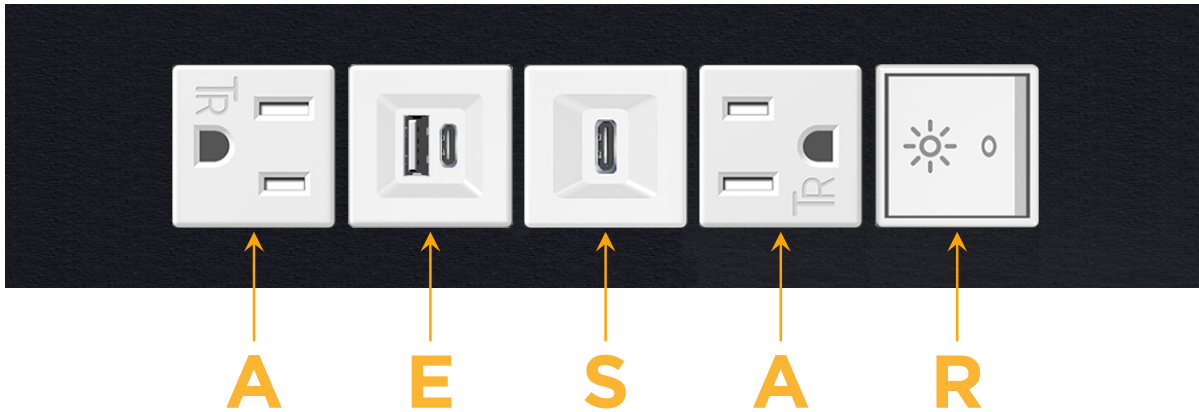

Trim Plate Finish: **BLACK (ABS)**

Custom Finishes Available

M-POWER-5TW-AESAR-BATP

Features:

**Module/Port Options:**

- A** Tamper Resistant AC Receptacle
- E** USB-A & USB-C (20W)
- M** Double USB-A (Fast Charging Ports - 18W)
- H** HDMI
- 6** CAT 6
- 12** RJ 12
- X** Switched AC
- Y** 3-Way Switch (Low Voltage)
- V** USB-C (45W High Speed Charging Port)
- S** USB-C (25W High Speed Charging Port)
- R** Switched AC (Rocker Switch)
- D** Dimmer Switch

**Plug:**

Supplied with Low Profile Flat 45° Angle 120 VAC Plug

Optional Standard Straight 120 VAC Plug

Optional Straight 120 VAC Pass-through Plug

- CLEAN, COMPACT DESIGN
- STREAMLINED
- LOW PROFILE
- SIDE-EXITING CORDS
- PLUG & PLAY
- 6' AC CORD & PLUG (FLAT PLUG STANDARD)
- CUSTOMIZABLE CONFIGURATIONS AND FINISHES
- UL LISTED FOR MOUNTING IN FURNITURE
- 15A

sales@mormax.com

mormax.com

Specs:

**Modules/Ports:**

- A** Tamper Resistant AC Receptacle
- E** USB-A & USB-C (20W)
- S** USB-C (25W High Speed Charging Port)
- R** Switched AC (Rocker Switch)

TOP