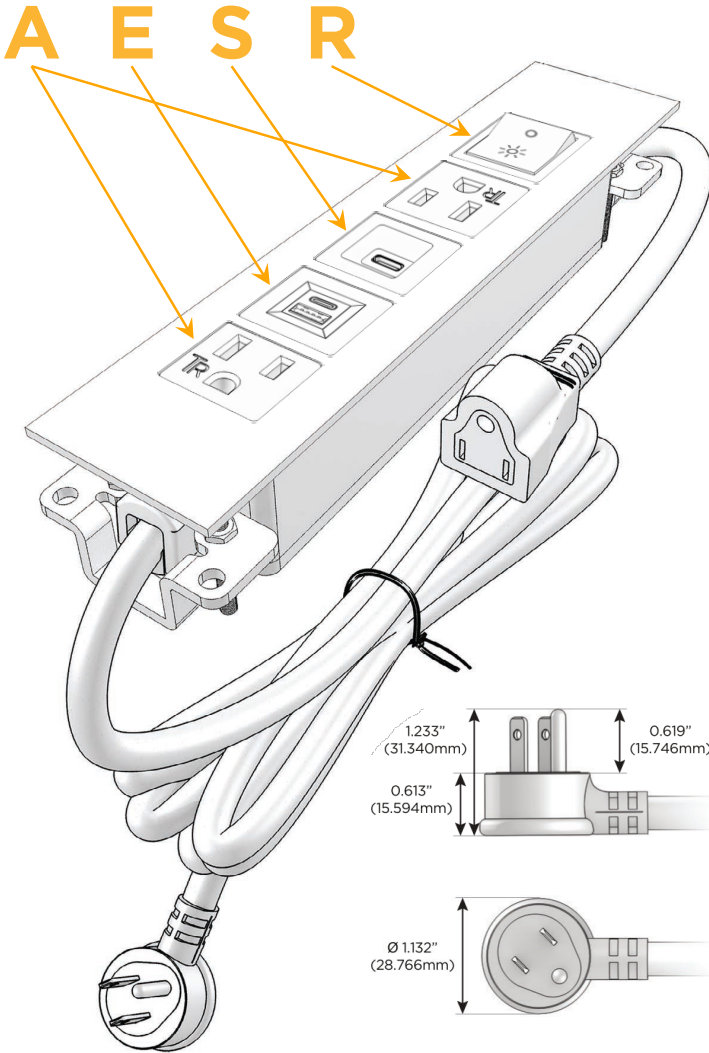

Trim Plate Finish: **BLACK (ABS)**

Custom Finishes Available

M-POWER-5TW-AESAR-BATP

Features:

**Module/Port Options:**

- A** Tamper Resistant AC Receptacle
- E** USB-A & USB-C (20W)
- M** Double USB-A (Fast Charging Ports - 18W)
- H** HDMI
- 6** CAT 6
- 12** RJ 12
- X** Switched AC
- Y** 3-Way Switch (Low Voltage)
- V** USB-C (45W High Speed Charging Port)
- S** USB-C (25W High Speed Charging Port)
- R** Switched AC (Rocker Switch)
- D** Dimmer Switch

**Plug:**

Supplied with Low Profile Flat 45° Angle 120 VAC Plug

Optional Standard Straight 120 VAC Plug

Optional Straight 120 VAC Pass-through Plug

- CLEAN, COMPACT DESIGN
- STREAMLINED
- LOW PROFILE
- SIDE-EXITING CORDS
- PLUG & PLAY
- 6' AC CORD & PLUG (FLAT PLUG STANDARD)
- CUSTOMIZABLE CONFIGURATIONS AND FINISHES
- UL LISTED FOR MOUNTING IN FURNITURE
- 15A

sales@mormax.com

mormax.com

Specs:

**Modules/Ports:**

- A** Tamper Resistant AC Receptacle
- E** USB-A & USB-C (20W)
- S** USB-C (25W High Speed Charging Port)
- R** Switched AC (Rocker Switch)

TOP