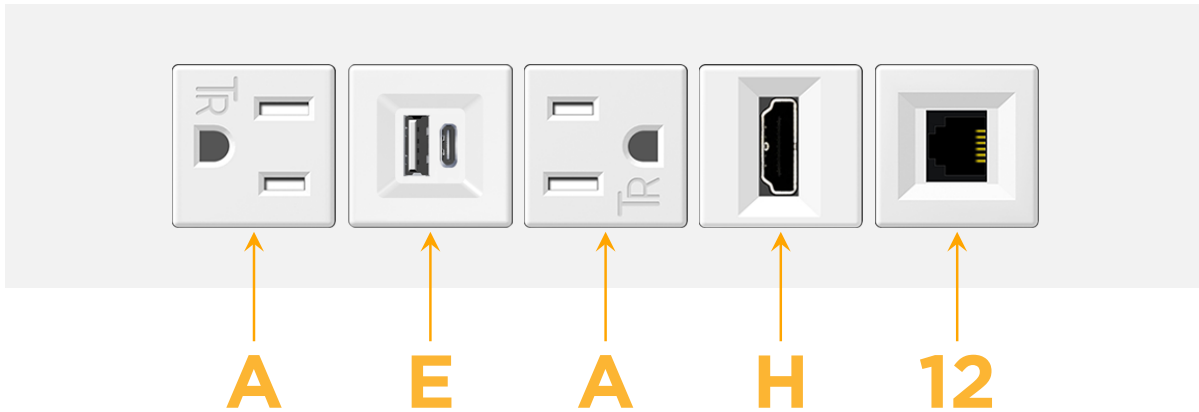

M-POWER-5T

AC POWER & DATA CONNECTIVITY SOLUTION

M-POWER-5TW-AEAH12-WATP

Distributed by

Mormax Company, Inc.

8 Westchester Plaza

Elmsford, NY 10523

914-699-0101

sales@mormax.com

mormax.com

Metro Light & Power's line of power & data solutions offers sophisticated design elements combined with greater ease of installation. Streamlined and low-profile, enhanced by side-exiting cords, our outlets advance the industry with their cutting edge look and feel. We believe flexibility is key, and we provide a variety of mounting options, including the ability to mount in limited spaces. Our outlets are available in many finishes and configurations, in addition to a custom color and finish capability for our clients.

Trim Plate Finish: **WHITE (ABS)**

Custom Finishes Available

M-POWER-5TW-AEAH12-WATP

Features:

Module/Port Options:

- **A** Tamper Resistant AC Receptacle
- **E** USB-A & USB-C (20W)
- **M** Double USB-A (Fast Charging Ports - 18W)
- **H** HDMI
- **6** CAT 6
- **12** RJ 12
- **X** Switched AC
- **Y** 3-Way Switch (Low Voltage)
- **V** USB-C (45W High Speed Charging Port)
- **S** USB-C (25W High Speed Charging Port)
- **R** Switched AC (Rocker Switch)
- **D** Dimmer Switch

Plug:

Supplied with Low Profile Flat 45° Angle 120 VAC Plug

Optional Standard Straight 120 VAC Plug

Optional Straight 120 VAC Pass-through Plug

- CLEAN, COMPACT DESIGN
- STREAMLINED
- LOW PROFILE
- SIDE-EXITING CORDS
- PLUG & PLAY
- 6' AC CORD & PLUG (FLAT PLUG STANDARD)
- CUSTOMIZABLE CONFIGURATIONS AND FINISHES
- UL LISTED FOR MOUNTING IN FURNITURE
- 15A