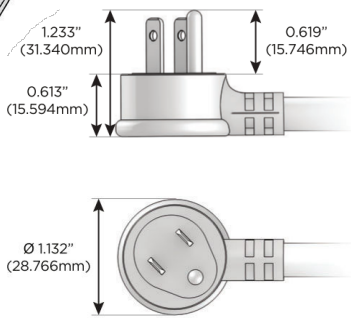

### Module/Port Options:

- A** Tamper Resistant AC Receptacle
- E** USB-A & USB-C (20W)
- M** Double USB-A (Fast Charging Ports - 18W)
- H** HDMI
- 6** CAT 6
- 12** RJ 12
- X** Switched AC
- Y** 3-Way Switch (Low Voltage)
- V** USB-C (45W High Speed Charging Port)
- S** USB-C (25W High Speed Charging Port)
- R** Switched AC (Rocker Switch)
- D** Dimmer Switch

### Plug:

Supplied with Low Profile Flat 45° Angle 120 VAC Plug

Optional Standard Straight 120 VAC Plug

Optional Straight 120 VAC Pass-through Plug

- CLEAN, COMPACT DESIGN
- STREAMLINED
- LOW PROFILE
- SIDE-EXITING CORDS
- PLUG & PLAY
- 6' AC CORD & PLUG (FLAT PLUG STANDARD)
- CUSTOMIZABLE CONFIGURATIONS AND FINISHES
- UL LISTED FOR MOUNTING IN FURNITURE
- 15A

# M-POWER-5T

AC POWER & DATA CONNECTIVITY SOLUTION

M-POWER-5TW-AEAH12-WATP

Specs:

**Modules/Ports:**

- A** Tamper Resistant AC Receptacle
- E** USB-A & USB-C (20W)
- H** HDMI
- 12** RJ 12

**A E H 12**

Distributed by