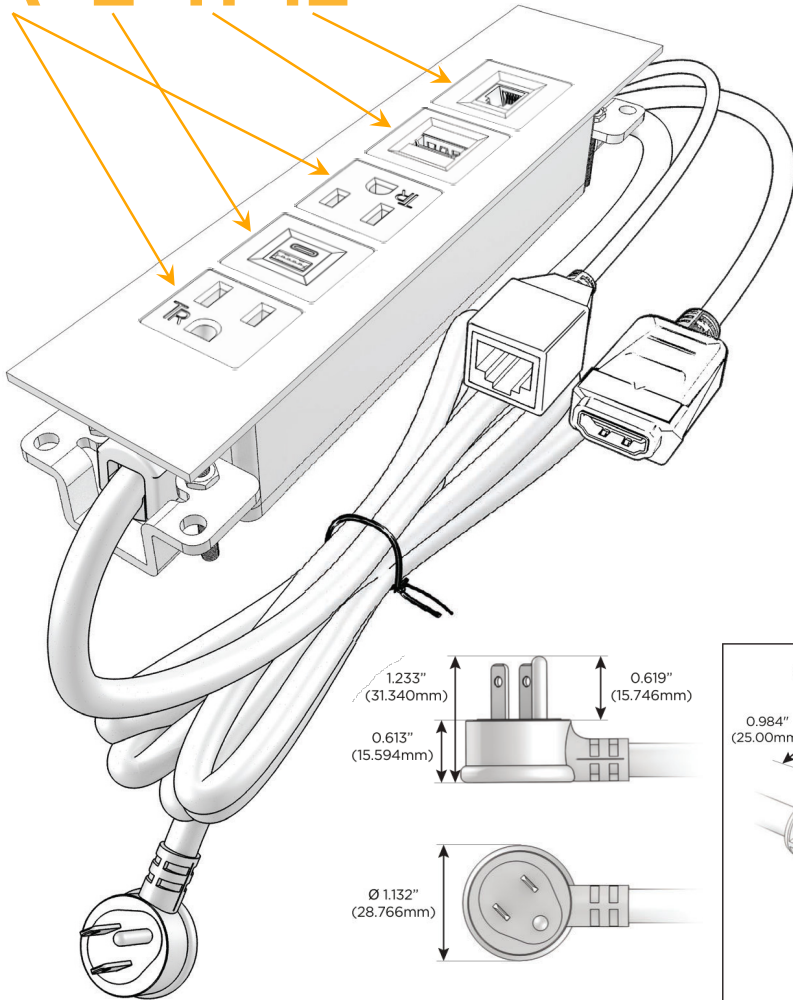

### Module/Port Options:

- A** Tamper Resistant AC Receptacle
- E** USB-A & USB-C (20W)
- M** Double USB-A (Fast Charging Ports - 18W)
- H** HDMI
- 6** CAT 6
- 12** RJ 12
- X** Switched AC
- Y** 3-Way Switch (Low Voltage)
- V** USB-C (45W High Speed Charging Port)
- S** USB-C (25W High Speed Charging Port)
- R** Switched AC (Rocker Switch)
- D** Dimmer Switch

### Plug:

Supplied with Low Profile Flat 45° Angle 120 VAC Plug

Optional Standard Straight 120 VAC Plug

Optional Straight 120 VAC Pass-through Plug

- CLEAN, COMPACT DESIGN
- STREAMLINED
- LOW PROFILE
- SIDE-EXITING CORDS
- PLUG & PLAY
- 6' AC CORD & PLUG (FLAT PLUG STANDARD)
- CUSTOMIZABLE CONFIGURATIONS AND FINISHES
- UL LISTED FOR MOUNTING IN FURNITURE
- 15A

# M-POWER-5T

AC POWER & DATA CONNECTIVITY SOLUTION

M-POWER-5TW-AEAH12-WATP

Specs:

**Modules/Ports:**

- A** Tamper Resistant AC Receptacle
- E** USB-A & USB-C (20W)
- H** HDMI
- 12** RJ 12

**A E H 12**

Distributed by